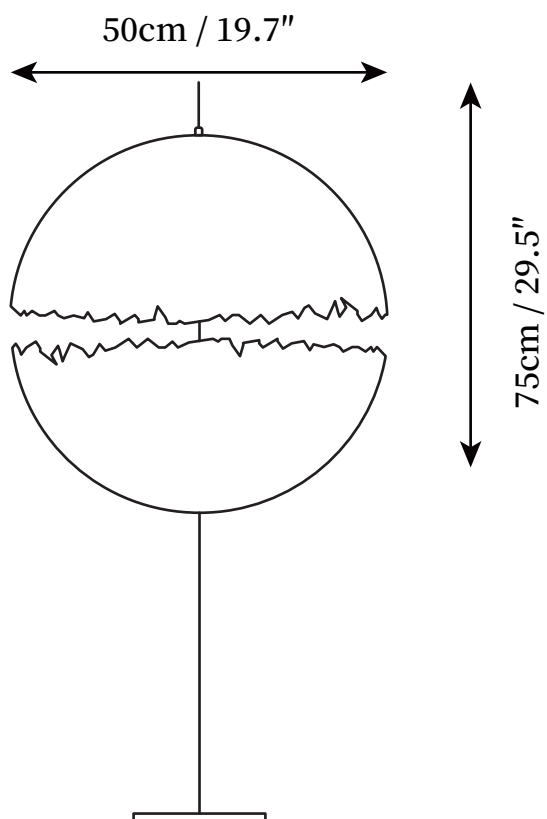

SPECIFICATION SHEET

SPECIFICATION DETAILS

*For custom options, consult factory for details

Fixture Dimensions	D 11.8" x H 21.6"
Light source	G4
Wattage	~3W
Voltage	AC 110-240V
Color Temperature	Based on the purchase of light bulbs
CRI(Ra)	80CRI
Mounting	Table
Driver Required	NO
Optional Color Temps	Buy bulbs as needed
LED Rated Life	Based on bulb life (we do not supply bulbs)
Dimming	Dimming is not supported
Finishes	Black
Glass Details	White
Material	Marble, Glass
Wire Length	59"
Wire Type	Wires with switch plugs

SPECIFICATION SHEET

SPECIFICATION DETAILS

*For custom options, consult factory for details

Fixture Dimensions	D 15.7" x H 25.6"
Light source	G4
Wattage	~3W
Voltage	AC 110-240V
Color Temperature	Based on the purchase of light bulbs
CRI(Ra)	80CRI
Mounting	Table
Driver Required	NO
Optional Color Temps	Buy bulbs as needed
LED Rated Life	Based on bulb life (we do not supply bulbs)
Dimming	Dimming is not supported
Finishes	Black
Glass Details	White
Material	Marble, Glass
Wire Length	59"
Wire Type	Wires with switch plugs

SPECIFICATION SHEET

SPECIFICATION DETAILS

*For custom options, consult factory for details

Fixture Dimensions	D 19.7" x H 29.5"
Light source	G4
Wattage	~3W
Voltage	AC 110-240V
Color Temperature	Based on the purchase of light bulbs
CRI(Ra)	80CRI
Mounting	Table
Driver Required	NO
Optional Color Temps	Buy bulbs as needed
LED Rated Life	Based on bulb life (we do not supply bulbs)
Dimming	Dimming is not supported
Finishes	Black
Glass Details	White
Material	Marble, Glass
Wire Length	59"
Wire Type	Wires with switch plugs