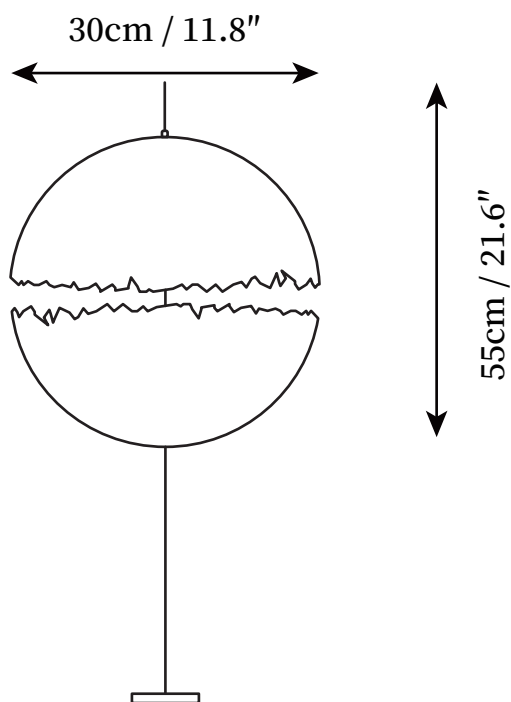

SPECIFICATION SHEET

SPECIFICATION DETAILS

*For custom options, consult factory for details

Fixture Dimensions	D 11.8" x H 21.6"
Light source	G4
Wattage	~3W
Voltage	AC 110-240V
Color Temperature	Based on the purchase of light bulbs
CRI(Ra)	80CRI
Mounting	Table
Driver Required	NO
Optional Color Temps	Buy bulbs as needed
LED Rated Life	Based on bulb life (we do not supply bulbs)
Dimming	Dimming is not supported
Finishes	Black
Glass Details	White
Material	Marble, Glass
Wire Length	59"
Wire Type	Wires with switch plugs

SPECIFICATION SHEET

SPECIFICATION DETAILS

*For custom options, consult factory for details

Fixture Dimensions	D 15.7" x H 25.6"
Light source	G4
Wattage	~3W
Voltage	AC 110-240V
Color Temperature	Based on the purchase of light bulbs
CRI(Ra)	80CRI
Mounting	Table
Driver Required	NO
Optional Color Temps	Buy bulbs as needed
LED Rated Life	Based on bulb life (we do not supply bulbs)
Dimming	Dimming is not supported
Finishes	Black
Glass Details	White
Material	Marble, Glass
Wire Length	59"
Wire Type	Wires with switch plugs

SPECIFICATION SHEET

SPECIFICATION DETAILS

*For custom options, consult factory for details

Fixture Dimensions	D 19.7" x H 29.5"
Light source	G4
Wattage	~3W
Voltage	AC 110-240V
Color Temperature	Based on the purchase of light bulbs
CRI(Ra)	80CRI
Mounting	Table
Driver Required	NO
Optional Color Temps	Buy bulbs as needed
LED Rated Life	Based on bulb life (we do not supply bulbs)
Dimming	Dimming is not supported
Finishes	Black
Glass Details	White
Material	Marble, Glass
Wire Length	59"
Wire Type	Wires with switch plugs