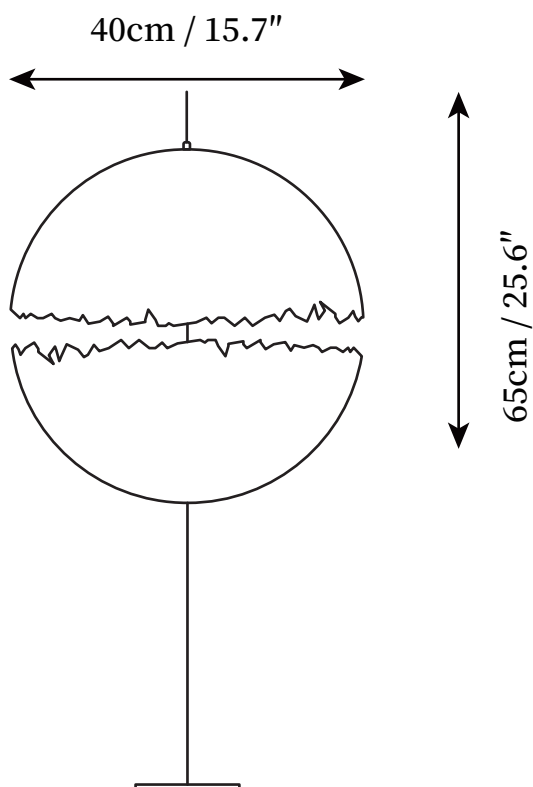

SPECIFICATION SHEET

SPECIFICATION DETAILS

*For custom options, consult factory for details

Fixture Dimensions	D 11.8" x H 21.6"
Light source	G4
Wattage	~3W
Voltage	AC 110-240V
Color Temperature	Based on the purchase of light bulbs
CRI(Ra)	80CRI
Mounting	Table
Driver Required	NO
Optional Color Temps	Buy bulbs as needed
LED Rated Life	Based on bulb life (we do not supply bulbs)
Dimming	Dimming is not supported
Finishes	Black
Glass Details	White
Material	Marble, Glass
Wire Length	59"
Wire Type	Wires with switch plugs

SPECIFICATION SHEET

SPECIFICATION DETAILS

*For custom options, consult factory for details

Fixture Dimensions	D 15.7" x H 25.6"
Light source	G4
Wattage	~3W
Voltage	AC 110-240V
Color Temperature	Based on the purchase of light bulbs
CRI(Ra)	80CRI
Mounting	Table
Driver Required	NO
Optional Color Temps	Buy bulbs as needed
LED Rated Life	Based on bulb life (we do not supply bulbs)
Dimming	Dimming is not supported
Finishes	Black
Glass Details	White
Material	Marble, Glass
Wire Length	59"
Wire Type	Wires with switch plugs

SPECIFICATION SHEET

SPECIFICATION DETAILS

*For custom options, consult factory for details

Fixture Dimensions	D 19.7" x H 29.5"
Light source	G4
Wattage	~3W
Voltage	AC 110-240V
Color Temperature	Based on the purchase of light bulbs
CRI(Ra)	80CRI
Mounting	Table
Driver Required	NO
Optional Color Temps	Buy bulbs as needed
LED Rated Life	Based on bulb life (we do not supply bulbs)
Dimming	Dimming is not supported
Finishes	Black
Glass Details	White
Material	Marble, Glass
Wire Length	59"
Wire Type	Wires with switch plugs