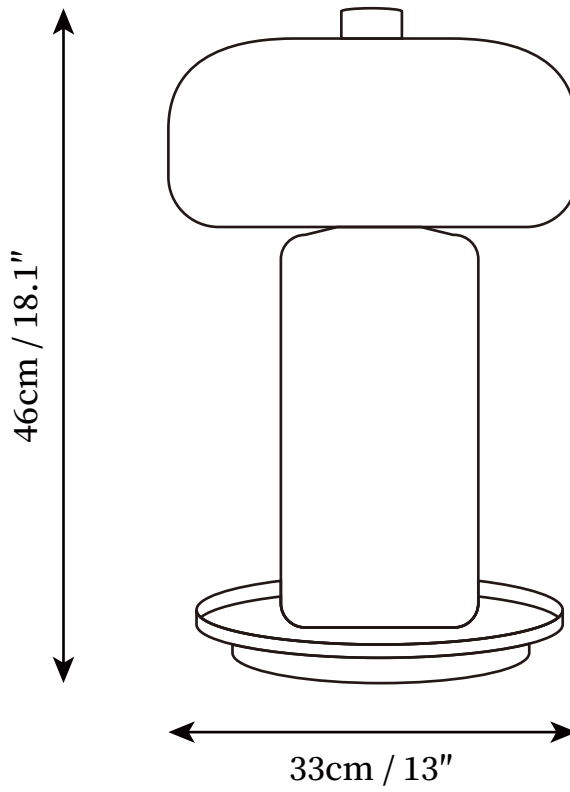

SPECIFICATION SHEET

SPECIFICATION DETAILS

*For custom options, consult factory for details

	D 11" x H 13.7"
Fixture Dimmensions	
Light source	Integrated LED
Wattage	~6W
Voltage	AC 110-240V
Dimming	Not supported
CRI(Ra)	90+CRI
Control method	In line ON / OFF switch.
LED Rated Life	30000 hours
Color Temperature	Warm Light (3000K), Neutral Light (4000K), Cool Light (6000K)
Finishes	Smoky gray
Shade Details	Smoky gray
Material	Iron, Glass
Cord Length	Supplied with switched plug cord, length ~59" (150cm).

SPECIFICATION SHEET

SPECIFICATION DETAILS

*For custom options, consult factory for details

Fixture Dimensions	D 13" x H 18.1"
Light source	Integrated LED
Wattage	~6W
Voltage	AC 110-240V
Dimming	Not supported
CRI(Ra)	90+CRI
Control method	In line ON / OFF switch.
LED Rated Life	30000 hours
Color Temperature	Warm Light (3000K), Neutral Light (4000K), Cool Light (6000K)
Finishes	Smoky gray
Shade Details	Smoky gray
Material	Iron, Glass