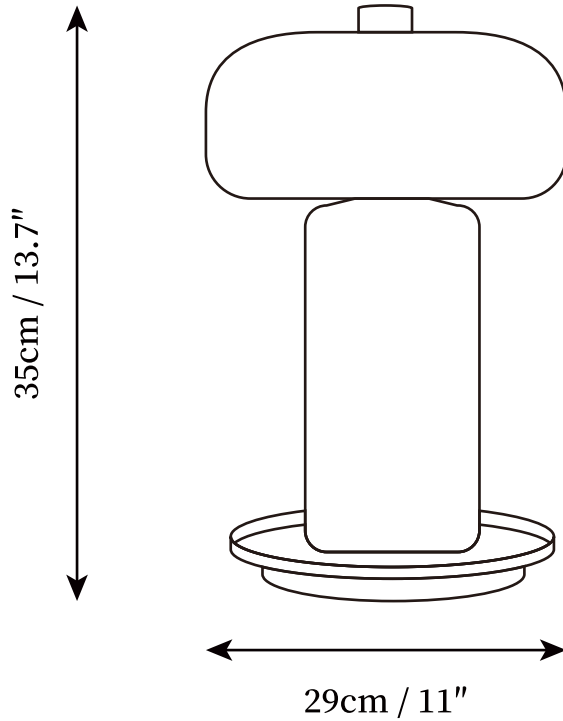

SPECIFICATION SHEET

SPECIFICATION DETAILS

*For custom options, consult factory for details

	D 11" x H 13.7"
Fixture Dimmensions	
Light source	Integrated LED
Wattage	~6W
Voltage	AC 110-240V
Dimming	Not supported
CRI(Ra)	90+CRI
Control method	In line ON / OFF switch.
LED Rated Life	30000 hours
Color Temperature	Warm Light (3000K), Neutral Light (4000K), Cool Light (6000K)
Finishes	Smoky gray
Shade Details	Smoky gray
Material	Iron, Glass
Cord Length	Supplied with switched plug cord, length ~59" (150cm).

SPECIFICATION SHEET

SPECIFICATION DETAILS

*For custom options, consult factory for details

Fixture Dimensions	D 13" x H 18.1"
Light source	Integrated LED
Wattage	~6W
Voltage	AC 110-240V
Dimming	Not supported
CRI(Ra)	90+CRI
Control method	In line ON / OFF switch.
LED Rated Life	30000 hours
Color Temperature	Warm Light (3000K), Neutral Light (4000K), Cool Light (6000K)
Finishes	Smoky gray
Shade Details	Smoky gray
Material	Iron, Glass