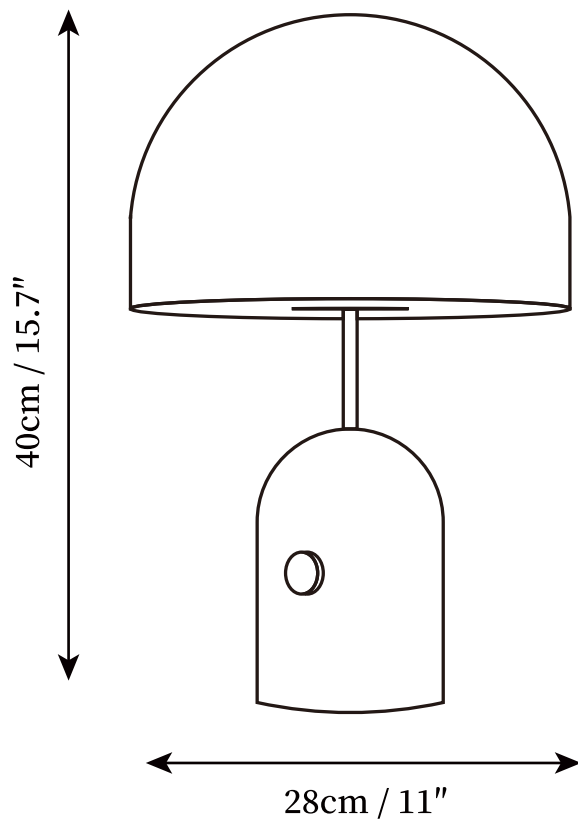

SPECIFICATION SHEET

SPECIFICATION DETAILS

*For custom options, consult factory for details

Fixture Dimensions	D 11" x H 15.7"
Light source	E26 or E27 (bulb not included)
Wattage	MAX 40W incandescent bulb or LED equivalent.
Voltage	AC 110-240V
Dimming	Compatible with dimmable bulbs (bulb not included)
Control method	In line ON / OFF switch.
Finishes	Gold, Rose gold, Chrome.
Shade Details	Gold, Rose gold, Chrome.
Material	Metal, Acrylic.
Cord Length	Supplied with switched plug cord, length ~59" (150cm).
