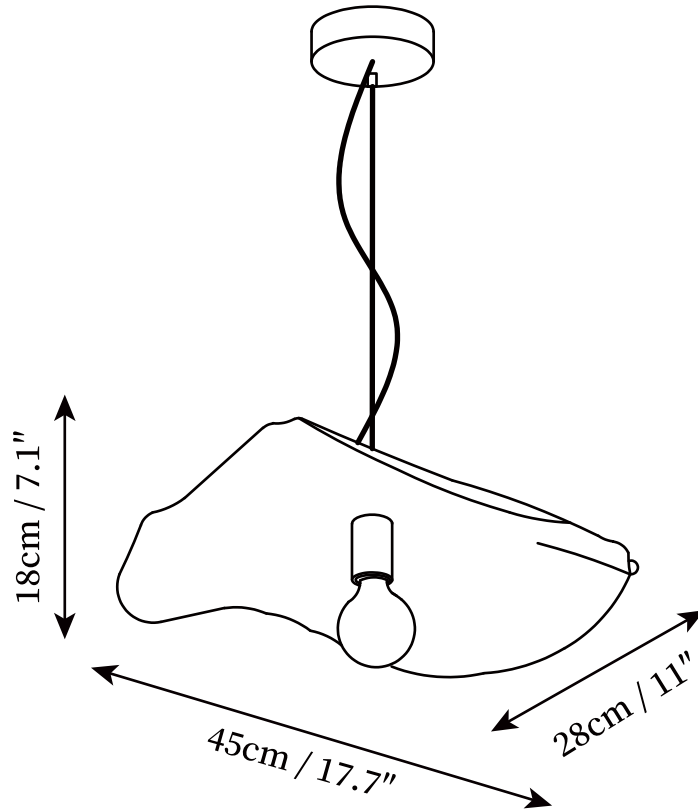

SPECIFICATION SHEET

SPECIFICATION DETAILS

*For custom options, consult factory for details

Fixture Dimensions	L 17.7" x W 11" x H 7.1", L 21.7" x W 13" x H 7.9", L 25.6" x W 15" x H 8.7", L 31.5" x W 16.9" x H 9.8"
Light source	E26 or E27. (bulb not included).
Wattage	MAX 40W incandescent bulb or LED equivalent.
Voltage	AC 110-240V
Mounting	Hardwired.
Dimming	Compatible with dimmable bulbs (bulb not included)
Control method	Compatible with common wall switches(not included)
Finishes	Brass.
Shade Details	Brass.
Material	Brass.
Wire Length	The standard length of the cord is 59" (150 cm), the length is adjustable.

SPECIFICATION SHEET

SPECIFICATION DETAILS

*For custom options, consult factory for details

Fixture Dimensions	L 17.7" x W 10.2" x H 6.7", L 25.6" x W 12.6" x H 7.5"
Light source	E26 or E27. (bulb not included).
Wattage	MAX 40W incandescent bulb or LED equivalent.
Voltage	AC 110-240V
Mounting	Hardwired.
Dimming	Compatible with dimmable bulbs (bulb not included)
Control method	Compatible with common wall switches(not included)
Finishes	Brass.
Shade Details	Brass.
Material	Brass.
Wire Length	The standard length of the cord is 59" (150 cm), the length is adjustable.

SPECIFICATION SHEET

SPECIFICATION DETAILS

*For custom options, consult factory for details

Fixture Dimensions	L 17.7" x W 11" x H 7.1", L 17.7" x W 11" x H 7.1", L 25.6" x W 15" x H 8.7", L 31.5" x W 16.9" x H 9.8"
Light source	E26 or E27. (bulb not included).
Wattage	MAX 40W incandescent bulb or LED equivalent.
Voltage	AC 110-240V
Mounting	Hardwired.
Dimming	Compatible with dimmable bulbs (bulb not included)
Control method	Compatible with common wall switches(not included)
Finishes	Brass.
Shade Details	Brass.
Material	Brass.
Wire Length	The standard length of the cord is 59" (150 cm), the length is adjustable.