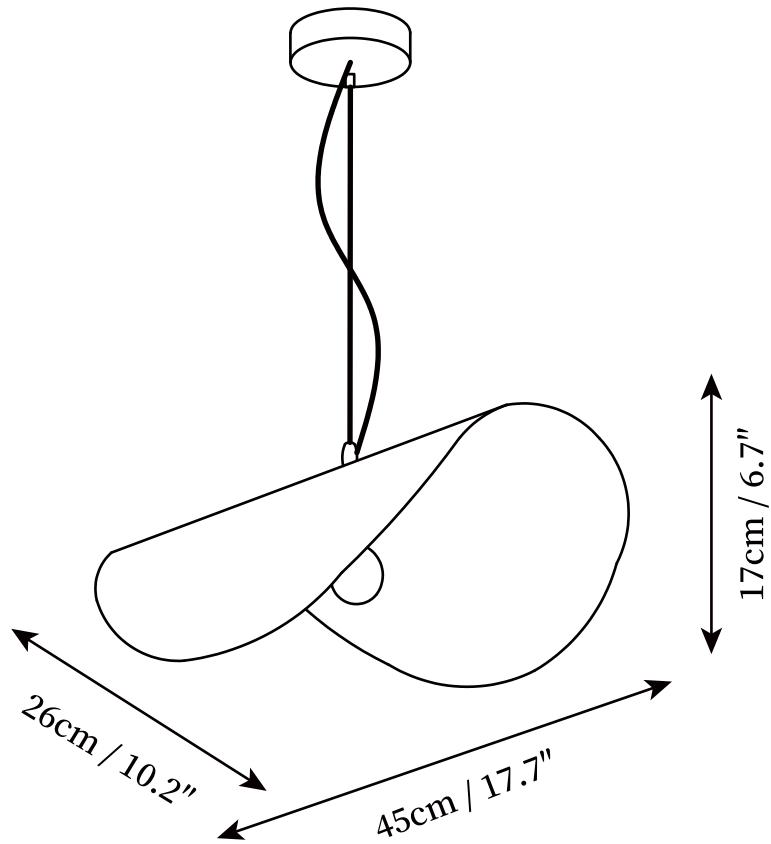

SPECIFICATION SHEET

SPECIFICATION DETAILS

*For custom options, consult factory for details

Fixture Dimensions	L 17.7" x W 11" x H 7.1", L 21.7" x W 13" x H 7.9", L 25.6" x W 15" x H 8.7", L 31.5" x W 16.9" x H 9.8"
Light source	E26 or E27. (bulb not included).
Wattage	MAX 40W incandescent bulb or LED equivalent.
Voltage	AC 110-240V
Mounting	Hardwired.
Dimming	Compatible with dimmable bulbs (bulb not included)
Control method	Compatible with common wall switches(not included)
Finishes	Brass.
Shade Details	Brass.
Material	Brass.
Wire Length	The standard length of the cord is 59" (150 cm), the length is adjustable.

SPECIFICATION SHEET

SPECIFICATION DETAILS

*For custom options, consult factory for details

Fixture Dimensions	L 17.7" x W 10.2" x H 6.7", L 25.6" x W 12.6" x H 7.5"
Light source	E26 or E27. (bulb not included).
Wattage	MAX 40W incandescent bulb or LED equivalent.
Voltage	AC 110-240V
Mounting	Hardwired.
Dimming	Compatible with dimmable bulbs (bulb not included)
Control method	Compatible with common wall switches(not included)
Finishes	Brass.
Shade Details	Brass.
Material	Brass.
Wire Length	The standard length of the cord is 59" (150 cm), the length is adjustable.

SPECIFICATION SHEET

SPECIFICATION DETAILS

*For custom options, consult factory for details

Fixture Dimensions	L 17.7" x W 11" x H 7.1", L 17.7" x W 11" x H 7.1", L 25.6" x W 15" x H 8.7", L 31.5" x W 16.9" x H 9.8"
Light source	E26 or E27. (bulb not included).
Wattage	MAX 40W incandescent bulb or LED equivalent.
Voltage	AC 110-240V
Mounting	Hardwired.
Dimming	Compatible with dimmable bulbs (bulb not included)
Control method	Compatible with common wall switches(not included)
Finishes	Brass.
Shade Details	Brass.
Material	Brass.
Wire Length	The standard length of the cord is 59" (150 cm), the length is adjustable.