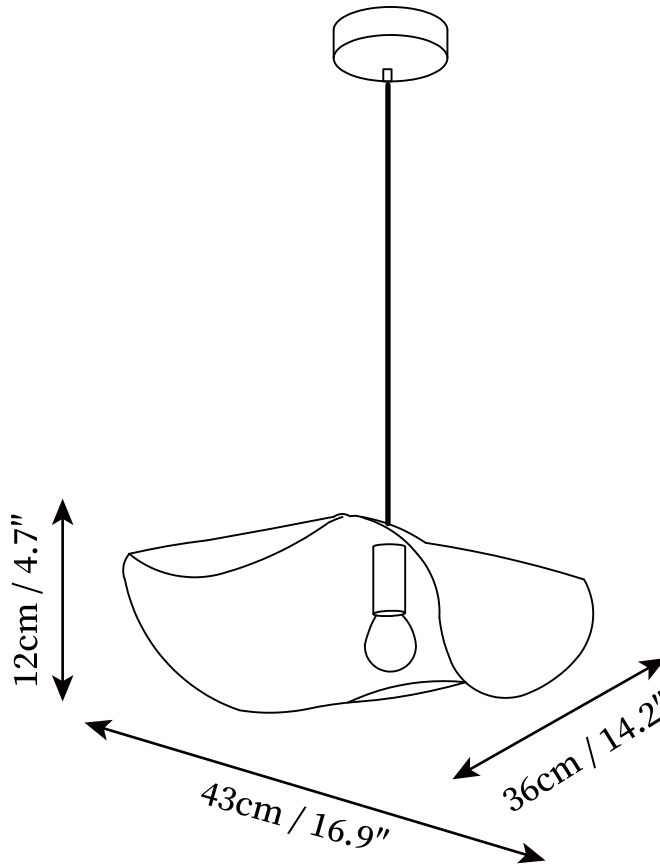

SPECIFICATION SHEET

SPECIFICATION DETAILS

*For custom options, consult factory for details

Fixture Dimensions	L 16.9" x W 14.2" x H 4.7", L 20.9" x W 16.1" x H 5.9", L 24.4" x W 17.7" x H 7.1", L 29.5" x W 22.8" x H 9.1"
Light source	E26 or E27. (bulb not included).
Wattage	MAX 40W incandescent bulb or LED equivalent.
Voltage	AC 110-240V
Mounting	Hardwired.
Dimming	Compatible with dimmable bulbs (bulb not included)
Control method	Compatible with common wall switches(not included)
Finishes	Brass.
Shade Details	Brass.
Material	Brass.
Wire Length	The standard length of the cord is 59" (150 cm), the length is adjustable.