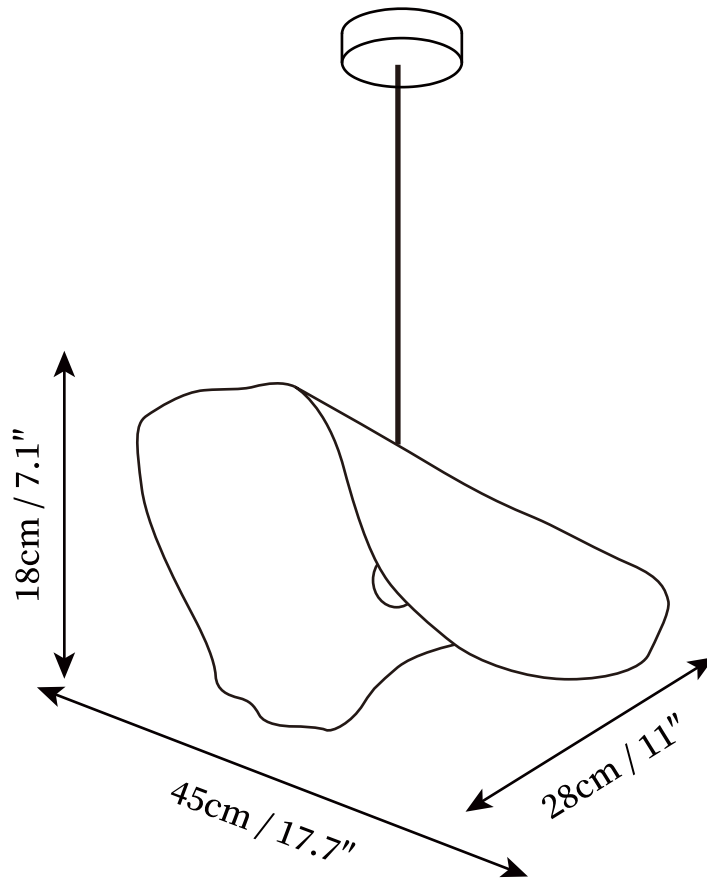

SPECIFICATION SHEET

SPECIFICATION DETAILS

*For custom options, consult factory for details

Fixture Dimensions	L 17.7" x W 11" x H 7.1", L 21.7" x W 13" x H 7.9", L 25.6" x W 15" x H 8.7", L 31.5" x W 16.9" x H 9.8"
Light source	E26 or E27. (bulb not included).
Wattage	MAX 40W incandescent bulb or LED equivalent.
Voltage	AC 110-240V
Mounting	Hardwired.
Dimming	Compatible with dimmable bulbs (bulb not included)
Control method	Compatible with common wall switches(not included)
Finishes	Brass.
Shade Details	Brass.
Material	Brass.
Wire Length	The standard length of the cord is 59" (150 cm), the length is adjustable.

SPECIFICATION SHEET

SPECIFICATION DETAILS

*For custom options, consult factory for details

Fixture Dimensions	L 17.7" x W 10.2" x H 6.7", L 25.6" x W 12.6" x H 7.5"
Light source	E26 or E27. (bulb not included).
Wattage	MAX 40W incandescent bulb or LED equivalent.
Voltage	AC 110-240V
Mounting	Hardwired.
Dimming	Compatible with dimmable bulbs (bulb not included)
Control method	Compatible with common wall switches(not included)
Finishes	Brass.
Shade Details	Brass.
Material	Brass.
Wire Length	The standard length of the cord is 59" (150 cm), the length is adjustable.

SPECIFICATION SHEET

SPECIFICATION DETAILS

*For custom options, consult factory for details

Fixture Dimensions	L 17.7" x W 11" x H 7.1", L 17.7" x W 11" x H 7.1", L 25.6" x W 15" x H 8.7", L 31.5" x W 16.9" x H 9.8"
Light source	E26 or E27. (bulb not included).
Wattage	MAX 40W incandescent bulb or LED equivalent.
Voltage	AC 110-240V
Mounting	Hardwired.
Dimming	Compatible with dimmable bulbs (bulb not included)
Control method	Compatible with common wall switches(not included)
Finishes	Brass.
Shade Details	Brass.
Material	Brass.
Wire Length	The standard length of the cord is 59" (150 cm), the length is adjustable.