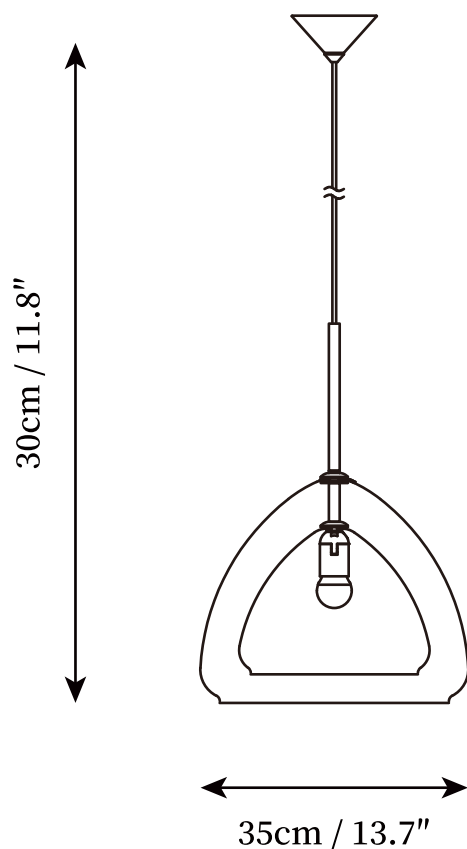

## SPECIFICATION DETAILS

\*For custom options, consult factory for details

<b>Fixture Dimensions</b>	D 13.7" x H 11.8"
<b>Light source</b>	E26 or E27 (bulb not included)
<b>Wattage</b>	MAX 40W incandescent bulb or LED equivalent.
<b>Voltage</b>	AC 110-240V
<b>Mounting</b>	Hardwired.
<b>Dimming</b>	Compatible with dimmable bulbs (bulb not included)
<b>Control method</b>	Compatible with common wall switches(
<b>Finishes</b>	Gold
<b>Shade Details</b>	Gold
<b>Material</b>	Metal, Glass
<b>Wire Length</b>	The standard length of the suspended wire is 59 "(150 cm) and the length is adjustable.

## SPECIFICATION DETAILS

\*For custom options, consult factory for details

<b>Fixture Dimensions</b>	D 11.8" x H 14.9"
<b>Light source</b>	E26 or E27 (bulb not included)
<b>Wattage</b>	MAX 40W incandescent bulb or LED equivalent.
<b>Voltage</b>	AC 110-240V
<b>Mounting</b>	Hardwired.
<b>Dimming</b>	Compatible with dimmable bulbs (bulb not included)
<b>Control method</b>	Compatible with common wall switches (
<b>Finishes</b>	Gold
<b>Shade Details</b>	Gold
<b>Material</b>	Metal, Glass
<b>Wire Length</b>	The standard length of the suspended wire is 59 "(150 cm) and the length is adjustable.