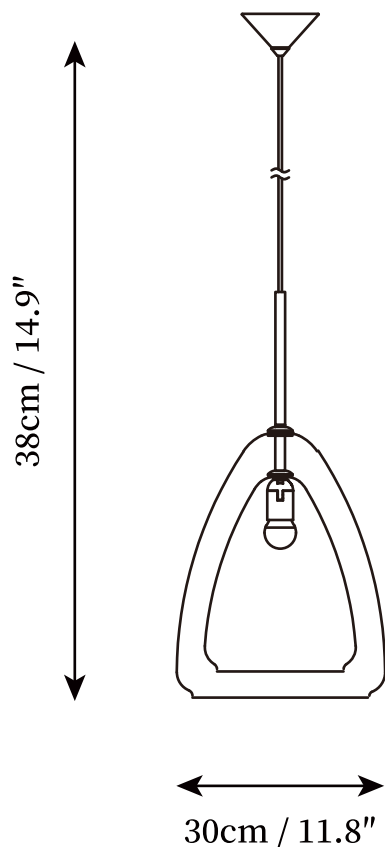

## SPECIFICATION DETAILS

\*For custom options, consult factory for details

<b>Fixture Dimensions</b>	D 13.7" x H 11.8"
<b>Light source</b>	E26 or E27 (bulb not included)
<b>Wattage</b>	MAX 40W incandescent bulb or LED equivalent.
<b>Voltage</b>	AC 110-240V
<b>Mounting</b>	Hardwired.
<b>Dimming</b>	Compatible with dimmable bulbs (bulb not included)
<b>Control method</b>	Compatible with common wall switches(
<b>Finishes</b>	Gold
<b>Shade Details</b>	Gold
<b>Material</b>	Metal, Glass
<b>Wire Length</b>	The standard length of the suspended wire is 59 "(150 cm) and the length is adjustable.

## SPECIFICATION DETAILS

\*For custom options, consult factory for details

<b>Fixture Dimensions</b>	D 11.8" x H 14.9"
<b>Light source</b>	E26 or E27 (bulb not included)
<b>Wattage</b>	MAX 40W incandescent bulb or LED equivalent.
<b>Voltage</b>	AC 110-240V
<b>Mounting</b>	Hardwired.
<b>Dimming</b>	Compatible with dimmable bulbs (bulb not included)
<b>Control method</b>	Compatible with common wall switches (
<b>Finishes</b>	Gold
<b>Shade Details</b>	Gold
<b>Material</b>	Metal, Glass
<b>Wire Length</b>	The standard length of the suspended wire is 59 "(150 cm) and the length is adjustable.