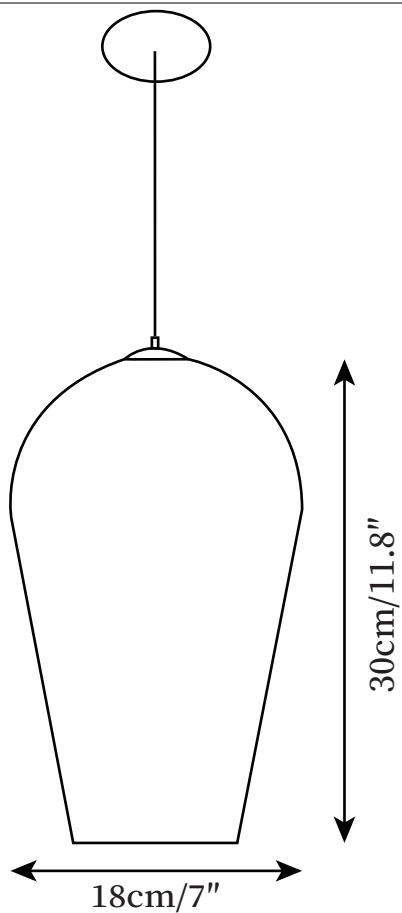

## SPECIFICATION DETAILS

\*For custom options, consult factory for details

<b>Fixture Dimensions</b>	D 7" x H 11.8"
<b>Light source</b>	E27
<b>Wattage</b>	Max 40W
<b>Voltage</b>	AC 110-240V
<b>Color Temperature</b>	Based on the purchase of light bulbs
<b>CRI(Ra)</b>	80CRI
<b>Mounting</b>	Ceiling
<b>Driver Required</b>	NO
<b>Optional Color Temps</b>	Buy bulbs as needed
<b>LED Rated Life</b>	Based on bulb life (we do not supply bulbs)
<b>Dimming</b>	Dimming is not supported
<b>Finishes</b>	Silver, Gold, Rose gold
<b>Glass Details</b>	Silver, Gold, Rose gold
<b>Material</b>	Metal, Glass
<b>Wire Length</b>	59"
<b>Wire Type</b>	Black Coaxial Wire