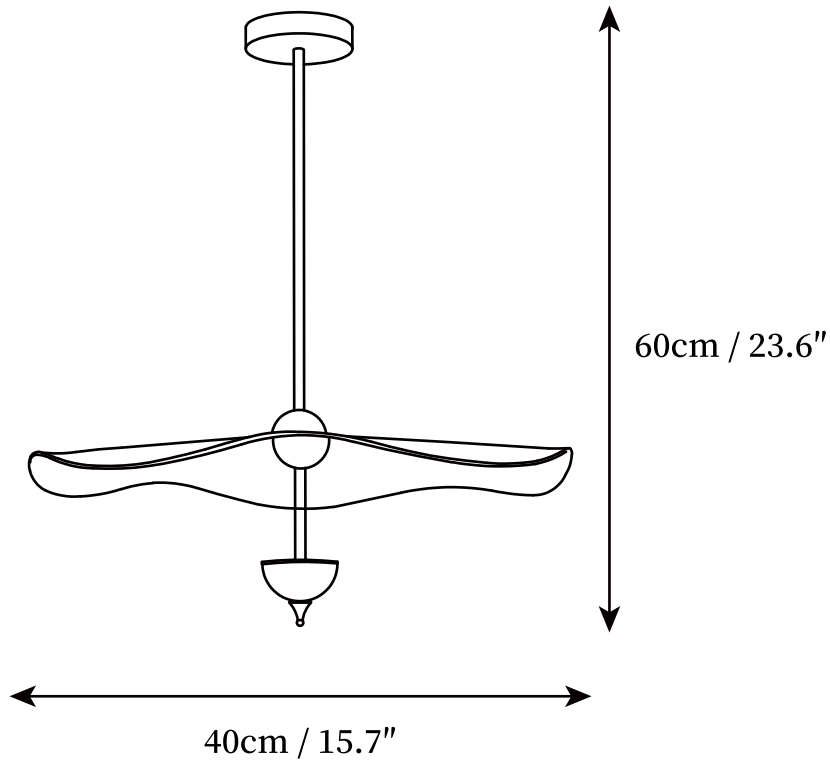

## SPECIFICATION DETAILS

\*For custom options, consult factory for details

<b>Fixture Dimensions</b>	D 15.7" x H 23.6"
<b>Light source</b>	Integrated LED
<b>Wattage</b>	~ 5W
<b>Voltage</b>	AC 110-240V
<b>Dimming</b>	Not supported
<b>CRI(Ra)</b>	90+ CRI
<b>Mounting</b>	Hardwired.
<b>LED Rated Life</b>	30000 hours
<b>Color Temperature</b>	Warm Light (3000K), Neutral Light (4000K), Cool Light (6000K)
<b>Control method</b>	Compatible with common wall switches (not included).
<b>Finishes</b>	Gold.
<b>Shadow Details</b>	White.
<b>Material</b>	Metal, Acrylic, PVC
<b>Rod Length</b>	Suspension rod length 50cm/19.7", and can be spliced as needed.

## SPECIFICATION DETAILS

\*For custom options, consult factory for details

<b>Fixture Dimensions</b>	D 15.7" x H 27.5"
<b>Light source</b>	Integrated LED
<b>Wattage</b>	~ 5W
<b>Voltage</b>	AC 110-240V
<b>Dimming</b>	Not supported
<b>CRI(Ra)</b>	90+ CRI
<b>Mounting</b>	Hardwired.
<b>LED Rated Life</b>	30000 hours
<b>Color Temperature</b>	Warm Light (3000K), Neutral Light (4000K), Cool Light (6000K)
<b>Control method</b>	Compatible with common wall switches (not included).
<b>Finishes</b>	Gold.
<b>Shadow Details</b>	White.
<b>Material</b>	Metal, Acrylic, PVC
<b>Rod Length</b>	Suspension rod length 50cm/19.7", and can be spliced as needed.

## SPECIFICATION DETAILS

\*For custom options, consult factory for details

<b>Fixture Dimensions</b>	D 23.6" x H 23.6"
<b>Light source</b>	Integrated LED
<b>Wattage</b>	~ 5W
<b>Voltage</b>	AC 110-240V
<b>Dimming</b>	Not supported
<b>CRI(Ra)</b>	90+ CRI
<b>Mounting</b>	Hardwired.
<b>LED Rated Life</b>	30000 hours
<b>Color Temperature</b>	Warm Light (3000K), Neutral Light (4000K), Cool Light (6000K)
<b>Control method</b>	Compatible with common wall switches (not included).
<b>Finishes</b>	Gold.
<b>Shadow Details</b>	White.
<b>Material</b>	Metal, Acrylic, PVC
<b>Rod Length</b>	Suspension rod length 50cm/19.7", and can be spliced as needed.