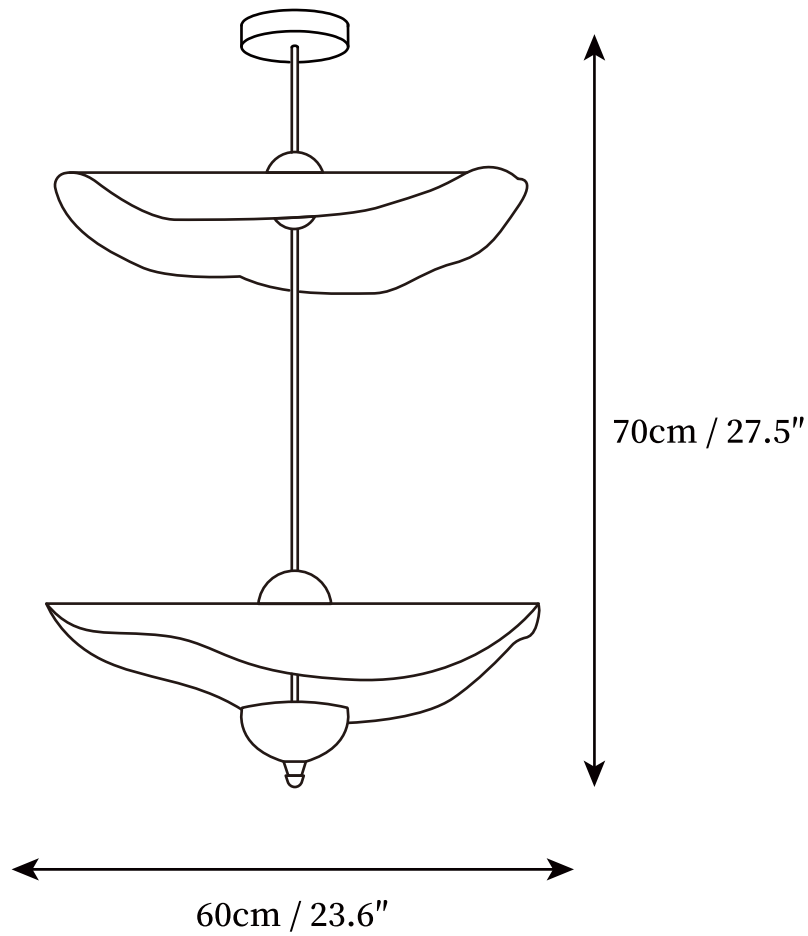

SPECIFICATION SHEET

SPECIFICATION DETAILS

*For custom options, consult factory for details

Fixture Dimensions	D 23.6" x H 27.5"
Light source	Integrated LED
Wattage	~ 5W
Voltage	AC 110-240V
Dimming	Not supported
CRI(Ra)	90+ CRI
Mounting	Hardwired.
LED Rated Life	30000 hours
Color Temperature	Warm Light (3000K), Neutral Light (4000K), Cool Light (6000K)
Control method	Compatible with common wall switches(not included).
Finishes	Gold.
Shadow Details	White.
Material	Metal, Acrylic, PVC
Rod Length	Suspension rod length 50cm/19.7", and can be spliced as needed.