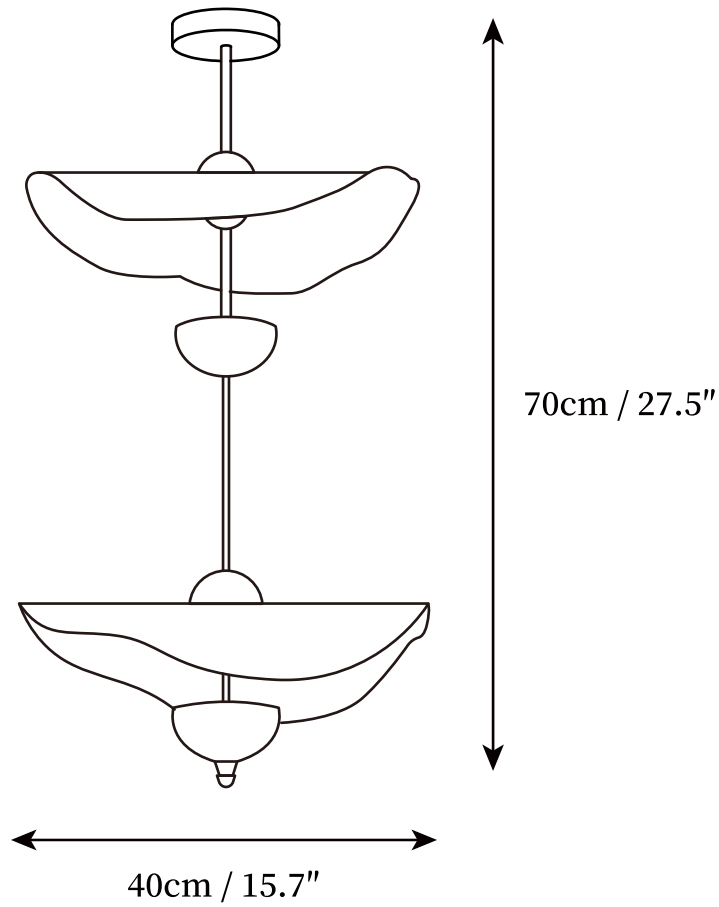

## SPECIFICATION DETAILS

\*For custom options, consult factory for details

<b>Fixture Dimensions</b>	D 15.7" x H 23.6"
<b>Light source</b>	Integrated LED
<b>Wattage</b>	~ 5W
<b>Voltage</b>	AC 110-240V
<b>Dimming</b>	Not supported
<b>CRI(Ra)</b>	90+ CRI
<b>Mounting</b>	Hardwired.
<b>LED Rated Life</b>	30000 hours
<b>Color Temperature</b>	Warm Light (3000K), Neutral Light (4000K), Cool Light (6000K)
<b>Control method</b>	Compatible with common wall switches (not included).
<b>Finishes</b>	Gold.
<b>Shadow Details</b>	White.
<b>Material</b>	Metal, Acrylic, PVC
<b>Rod Length</b>	Suspension rod length 50cm/19.7", and can be spliced as needed.

## SPECIFICATION DETAILS

\*For custom options, consult factory for details

<b>Fixture Dimensions</b>	D 15.7" x H 27.5"
<b>Light source</b>	Integrated LED
<b>Wattage</b>	~ 5W
<b>Voltage</b>	AC 110-240V
<b>Dimming</b>	Not supported
<b>CRI(Ra)</b>	90+ CRI
<b>Mounting</b>	Hardwired.
<b>LED Rated Life</b>	30000 hours
<b>Color Temperature</b>	Warm Light (3000K), Neutral Light (4000K), Cool Light (6000K)
<b>Control method</b>	Compatible with common wall switches (not included).
<b>Finishes</b>	Gold.
<b>Shadow Details</b>	White.
<b>Material</b>	Metal, Acrylic, PVC
<b>Rod Length</b>	Suspension rod length 50cm/19.7", and can be spliced as needed.

## SPECIFICATION DETAILS

\*For custom options, consult factory for details

<b>Fixture Dimensions</b>	D 23.6" x H 23.6"
<b>Light source</b>	Integrated LED
<b>Wattage</b>	~ 5W
<b>Voltage</b>	AC 110-240V
<b>Dimming</b>	Not supported
<b>CRI(Ra)</b>	90+ CRI
<b>Mounting</b>	Hardwired.
<b>LED Rated Life</b>	30000 hours
<b>Color Temperature</b>	Warm Light (3000K), Neutral Light (4000K), Cool Light (6000K)
<b>Control method</b>	Compatible with common wall switches (not included).
<b>Finishes</b>	Gold.
<b>Shadow Details</b>	White.
<b>Material</b>	Metal, Acrylic, PVC
<b>Rod Length</b>	Suspension rod length 50cm/19.7", and can be spliced as needed.