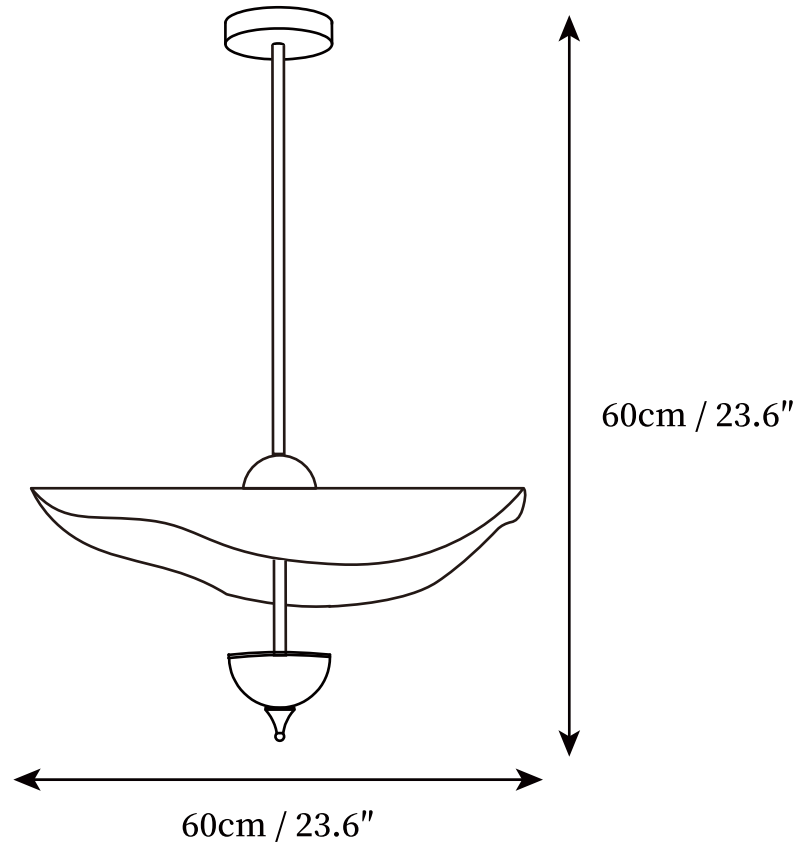

## SPECIFICATION DETAILS

\*For custom options, consult factory for details

<b>Fixture Dimensions</b>	D 15.7" x H 23.6"
<b>Light source</b>	Integrated LED
<b>Wattage</b>	~ 5W
<b>Voltage</b>	AC 110-240V
<b>Dimming</b>	Not supported
<b>CRI(Ra)</b>	90+ CRI
<b>Mounting</b>	Hardwired.
<b>LED Rated Life</b>	30000 hours
<b>Color Temperature</b>	Warm Light (3000K), Neutral Light (4000K), Cool Light (6000K)
<b>Control method</b>	Compatible with common wall switches (not included).
<b>Finishes</b>	Gold.
<b>Shadow Details</b>	White.
<b>Material</b>	Metal, Acrylic, PVC
<b>Rod Length</b>	Suspension rod length 50cm/19.7", and can be spliced as needed.

## SPECIFICATION DETAILS

\*For custom options, consult factory for details

<b>Fixture Dimensions</b>	D 15.7" x H 27.5"
<b>Light source</b>	Integrated LED
<b>Wattage</b>	~ 5W
<b>Voltage</b>	AC 110-240V
<b>Dimming</b>	Not supported
<b>CRI(Ra)</b>	90+ CRI
<b>Mounting</b>	Hardwired.
<b>LED Rated Life</b>	30000 hours
<b>Color Temperature</b>	Warm Light (3000K), Neutral Light (4000K), Cool Light (6000K)
<b>Control method</b>	Compatible with common wall switches (not included).
<b>Finishes</b>	Gold.
<b>Shadow Details</b>	White.
<b>Material</b>	Metal, Acrylic, PVC
<b>Rod Length</b>	Suspension rod length 50cm/19.7", and can be spliced as needed.

## SPECIFICATION DETAILS

\*For custom options, consult factory for details

<b>Fixture Dimensions</b>	D 23.6" x H 23.6"
<b>Light source</b>	Integrated LED
<b>Wattage</b>	~ 5W
<b>Voltage</b>	AC 110-240V
<b>Dimming</b>	Not supported
<b>CRI(Ra)</b>	90+ CRI
<b>Mounting</b>	Hardwired.
<b>LED Rated Life</b>	30000 hours
<b>Color Temperature</b>	Warm Light (3000K), Neutral Light (4000K), Cool Light (6000K)
<b>Control method</b>	Compatible with common wall switches (not included).
<b>Finishes</b>	Gold.
<b>Shadow Details</b>	White.
<b>Material</b>	Metal, Acrylic, PVC
<b>Rod Length</b>	Suspension rod length 50cm/19.7", and can be spliced as needed.