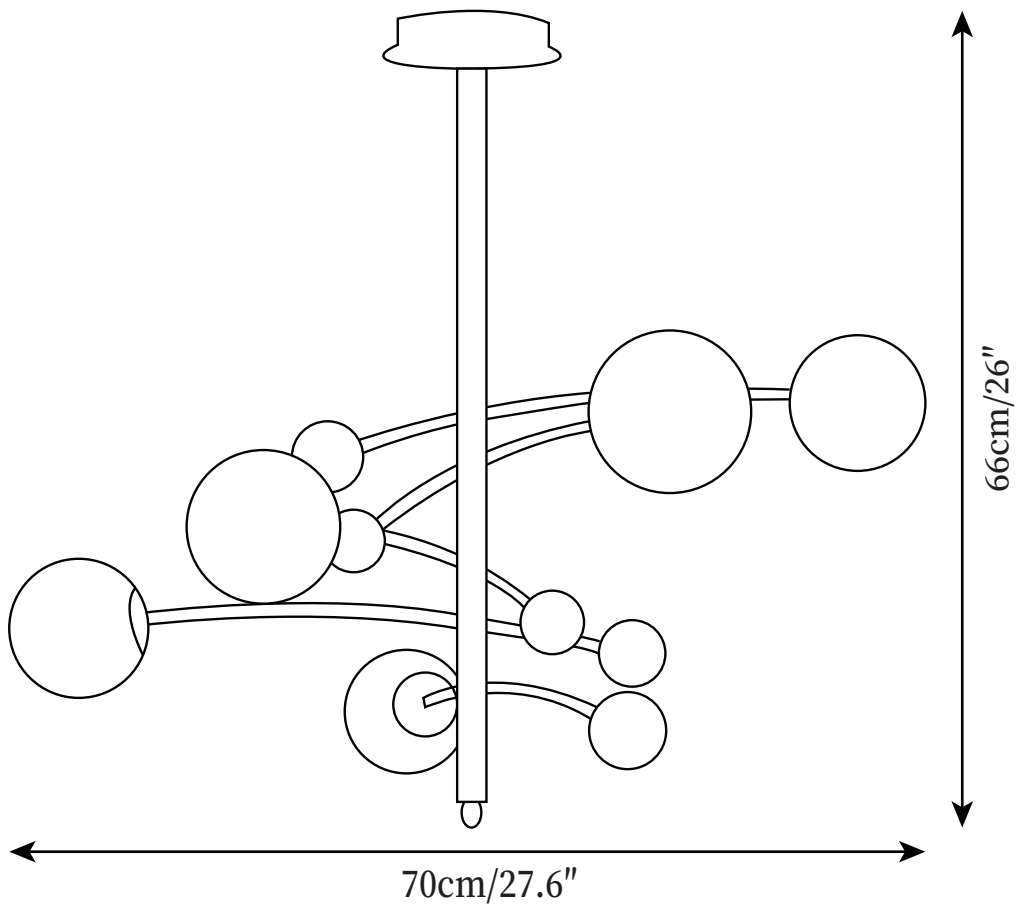

# SPECIFICATION SHEET

## SPECIFICATION DETAILS

\*For custom options, consult factory for details

<b>Fixture Dimensions</b>	D 27.6 x H 26"
<b>Light source</b>	G9
<b>Wattage</b>	~ 5W
<b>Voltage</b>	AC 110-240V
<b>Color Temperature</b>	Based on the purchase of light bulbs
<b>CRI(Ra)</b>	80CRI
<b>Mounting</b>	Ceiling
<b>Driver Required</b>	NO
<b>Optional Color Temps</b>	Buy bulbs as needed
<b>LED Rated Life</b>	Based on bulb life (we do not supply bulbs)
<b>Dimming</b>	Dimming is not supported
<b>Finishes</b>	Gold
<b>Glass Details</b>	White
<b>Material</b>	Metal, Glass
<b>Rod Length</b>	Rod lengths range between 50cm - 100cm
<b>Rod Type</b>	Gold / Rod