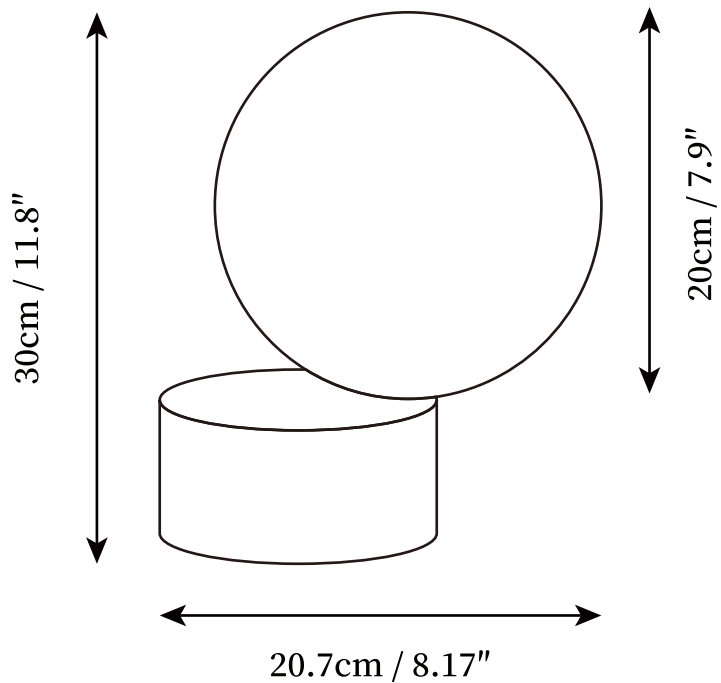

SPECIFICATION SHEET

SPECIFICATION DETAILS

*For custom options, consult factory for details

Fixture Dimensions	D 8.17" x H 11.8"
Light source	G9 (bulb not included)
Wattage	~ 5W incandescent bulb or LED equivalent.
Voltage	AC 110-240V
Dimming	Compatible with dimmable bulbs (bulb not included)
Control method	In line ON / OFF switch.
Finishes	Gold.
Shade Details	White.
Material	Metal, Iron, Glass
Cord Length	Supplied with switched plug cord, length ~59" (150cm).