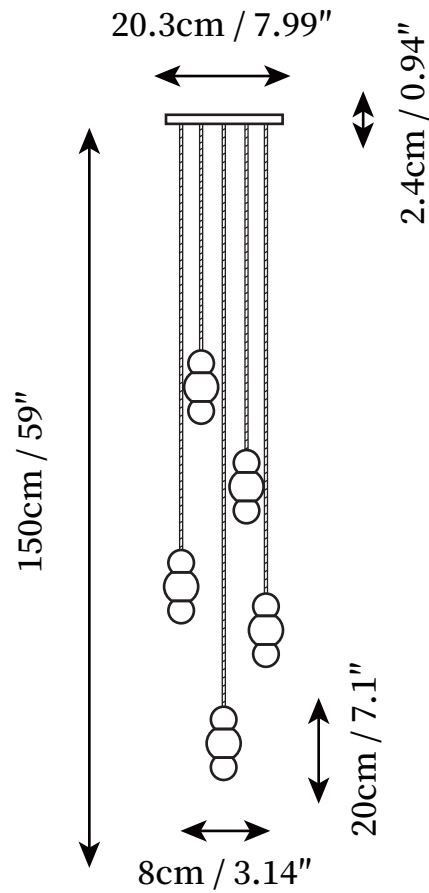

SPECIFICATION SHEET

Flex:

SPECIFICATION DETAILS

*For custom options, consult factory for details

Fixture Dimensions	5heads D 7.9" x H 9"
Light source	E27
Wattage	40W
Voltage	AC 110-240V
Color Temperature	Based on the purchase of light bulbs
CRI(Ra)	80CRI
Mounting	Ceiling
Driver Required	NO
Optional Color Temps	Buy bulbs as needed
LED Rated Life	Based on bulb life (we do not supply bulbs)
Dimming	Dimming is not supported
Finishes	Black, Gold, Chrome
Shade Details	White
Material	Metal, Steel, Aluminum
Wire Length	59"
Wire Type	Black, Gold, Chrome Coaxial Wire