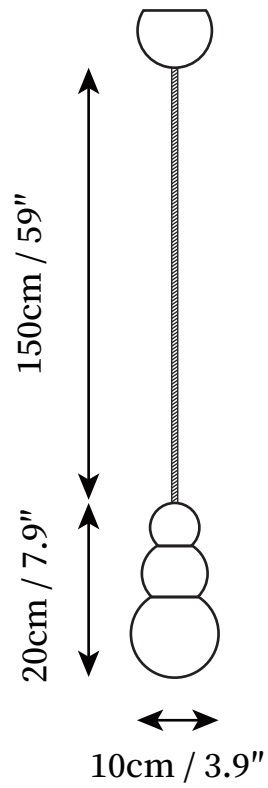

SPECIFICATION SHEET

Flex:

SPECIFICATION DETAILS

*For custom options, consult factory for details

Fixture Dimensions	D 3.14" x H 7.1"
Light source	E27
Wattage	40W
Voltage	AC 110-240V
Color Temperature	Based on the purchase of light bulbs
CRI(Ra)	80CRI
Mounting	Ceiling
Driver Required	NO
Optional Color Temps	Buy bulbs as needed
LED Rated Life	Based on bulb life (we do not supply bulbs)
Dimming	Dimming is not supported
Finishes	Black, Gold, Chrome
Shade Details	White
Material	Metal, Steel, Aluminum
Wire Length	59"
Wire Type	Black, Gold, Chrome Coaxial Wire

SPECIFICATION SHEET

Flex:

SPECIFICATION DETAILS

*For custom options, consult factory for details

Fixture Dimensions	D 3.9" x H 7.9"
Light source	E27
Wattage	40W
Voltage	AC 110-240V
Color Temperature	Based on the purchase of light bulbs
CRI(Ra)	80CRI
Mounting	Ceiling
Driver Required	NO
Optional Color Temps	Buy bulbs as needed
LED Rated Life	Based on bulb life (we do not supply bulbs)
Dimming	Dimming is not supported
Finishes	Black, Gold, Chrome
Shade Details	White
Material	Metal, Steel, Aluminum
Wire Length	59"
Wire Type	Black, Gold, Chrome Coaxial Wire

SPECIFICATION SHEET

Flex:

SPECIFICATION DETAILS

*For custom options, consult factory for details

Fixture Dimensions	3heads D 7.9" x H 59.1"
Light source	E27
Wattage	40W
Voltage	AC 110-240V
Color Temperature	Based on the purchase of light bulbs
CRI(Ra)	80CRI
Mounting	Ceiling
Driver Required	NO
Optional Color Temps	Buy bulbs as needed
LED Rated Life	Based on bulb life (we do not supply bulbs)
Dimming	Dimming is not supported
Finishes	Black, Gold, Chrome
Shade Details	White
Material	Metal, Steel, Aluminum
Wire Length	59"
Wire Type	Black, Gold, Chrome Coaxial Wire