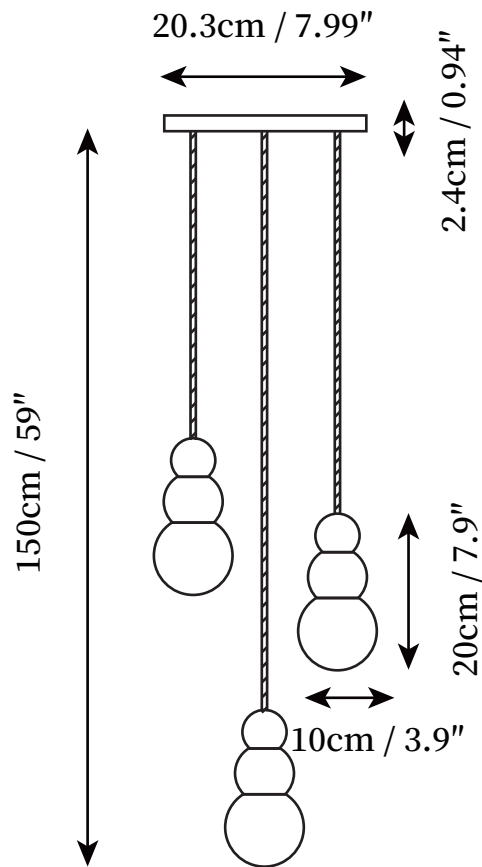

SPECIFICATION SHEET

Flex:

SPECIFICATION DETAILS

*For custom options, consult factory for details

Fixture Dimensions	D 3.9" x H 7.9"
Light source	E27
Wattage	40W
Voltage	AC 110-240V
Color Temperature	Based on the purchase of light bulbs
CRI(Ra)	80CRI
Mounting	Ceiling
Driver Required	NO
Optional Color Temps	Buy bulbs as needed
LED Rated Life	Based on bulb life (we do not supply bulbs)
Dimming	Dimming is not supported
Finishes	Black, Gold, Chrome
Shade Details	White
Material	Metal, Steel, Aluminum
Wire Length	59"
Wire Type	Black, Gold, Chrome Coaxial Wire

SPECIFICATION SHEET

Flex:

SPECIFICATION DETAILS

*For custom options, consult factory for details

Fixture Dimensions	3heads D 7.9" x H 59.1"
Light source	E27
Wattage	40W
Voltage	AC 110-240V
Color Temperature	Based on the purchase of light bulbs
CRI(Ra)	80CRI
Mounting	Ceiling
Driver Required	NO
Optional Color Temps	Buy bulbs as needed
LED Rated Life	Based on bulb life (we do not supply bulbs)
Dimming	Dimming is not supported
Finishes	Black, Gold, Chrome
Shade Details	White
Material	Metal, Steel, Aluminum
Wire Length	59"
Wire Type	Black, Gold, Chrome Coaxial Wire

SPECIFICATION SHEET

Flex:

SPECIFICATION DETAILS

*For custom options, consult factory for details

Fixture Dimensions	3heads D 7.9" x H 59"
Light source	E27
Wattage	40W
Voltage	AC 110-240V
Color Temperature	Based on the purchase of light bulbs
CRI(Ra)	80CRI
Mounting	Ceiling
Driver Required	NO
Optional Color Temps	Buy bulbs as needed
LED Rated Life	Based on bulb life (we do not supply bulbs)
Dimming	Dimming is not supported
Finishes	Black, Gold, Chrome
Shade Details	White
Material	Metal, Steel, Aluminum
Wire Length	59"
Wire Type	Black, Gold, Chrome Coaxial Wire