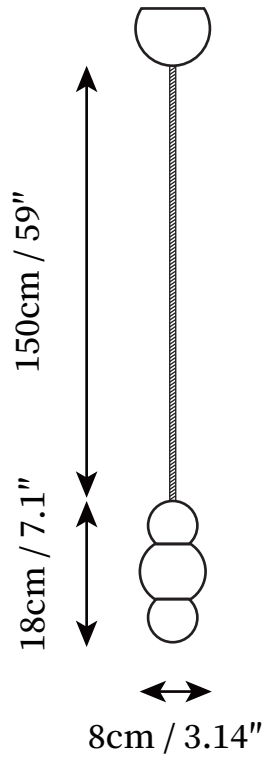

SPECIFICATION SHEET

Flex:

SPECIFICATION DETAILS

*For custom options, consult factory for details

Fixture Dimensions	D 3.14" x H 7.1"
Light source	E27
Wattage	40W
Voltage	AC 110-240V
Color Temperature	Based on the purchase of light bulbs
CRI(Ra)	80CRI
Mounting	Ceiling
Driver Required	NO
Optional Color Temps	Buy bulbs as needed
LED Rated Life	Based on bulb life (we do not supply bulbs)
Dimming	Dimming is not supported
Finishes	Black, Gold, Chrome
Shade Details	White
Material	Metal, Steel, Aluminum
Wire Length	59"
Wire Type	Black, Gold, Chrome Coaxial Wire

SPECIFICATION SHEET

Flex:

SPECIFICATION DETAILS

*For custom options, consult factory for details

Fixture Dimensions	D 3.9" x H 7.9"
Light source	E27
Wattage	40W
Voltage	AC 110-240V
Color Temperature	Based on the purchase of light bulbs
CRI(Ra)	80CRI
Mounting	Ceiling
Driver Required	NO
Optional Color Temps	Buy bulbs as needed
LED Rated Life	Based on bulb life (we do not supply bulbs)
Dimming	Dimming is not supported
Finishes	Black, Gold, Chrome
Shade Details	White
Material	Metal, Steel, Aluminum
Wire Length	59"
Wire Type	Black, Gold, Chrome Coaxial Wire

SPECIFICATION SHEET

Flex:

SPECIFICATION DETAILS

*For custom options, consult factory for details

Fixture Dimensions	3heads D 7.9" x H 59.1"
Light source	E27
Wattage	40W
Voltage	AC 110-240V
Color Temperature	Based on the purchase of light bulbs
CRI(Ra)	80CRI
Mounting	Ceiling
Driver Required	NO
Optional Color Temps	Buy bulbs as needed
LED Rated Life	Based on bulb life (we do not supply bulbs)
Dimming	Dimming is not supported
Finishes	Black, Gold, Chrome
Shade Details	White
Material	Metal, Steel, Aluminum
Wire Length	59"
Wire Type	Black, Gold, Chrome Coaxial Wire