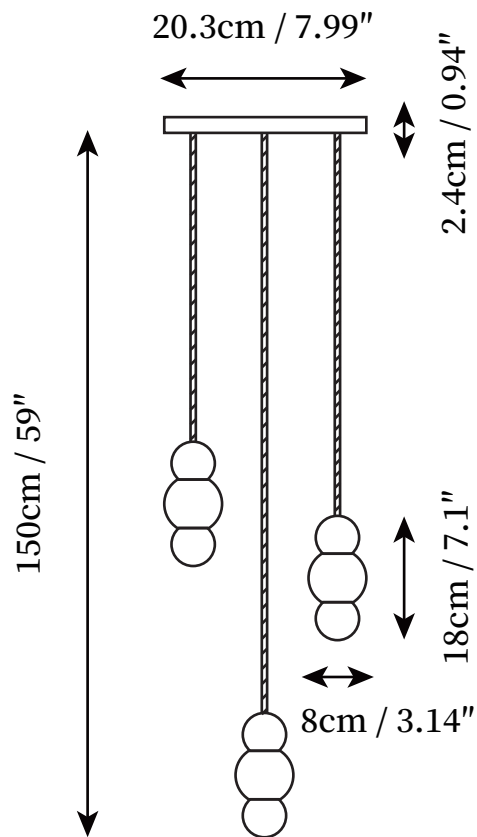

SPECIFICATION SHEET

Flex:

SPECIFICATION DETAILS

*For custom options, consult factory for details

Fixture Dimensions	D 3.14" x H 7.1"
Light source	E27
Wattage	40W
Voltage	AC 110-240V
Color Temperature	Based on the purchase of light bulbs
CRI(Ra)	80CRI
Mounting	Ceiling
Driver Required	NO
Optional Color Temps	Buy bulbs as needed
LED Rated Life	Based on bulb life (we do not supply bulbs)
Dimming	Dimming is not supported
Finishes	Black, Gold, Chrome
Shade Details	White
Material	Metal, Steel, Aluminum
Wire Length	59"
Wire Type	Black, Gold, Chrome Coaxial Wire

SPECIFICATION SHEET

Flex:

SPECIFICATION DETAILS

*For custom options, consult factory for details

Fixture Dimensions	D 3.9" x H 7.9"
Light source	E27
Wattage	40W
Voltage	AC 110-240V
Color Temperature	Based on the purchase of light bulbs
CRI(Ra)	80CRI
Mounting	Ceiling
Driver Required	NO
Optional Color Temps	Buy bulbs as needed
LED Rated Life	Based on bulb life (we do not supply bulbs)
Dimming	Dimming is not supported
Finishes	Black, Gold, Chrome
Shade Details	White
Material	Metal, Steel, Aluminum
Wire Length	59"
Wire Type	Black, Gold, Chrome Coaxial Wire

SPECIFICATION SHEET

Flex:

SPECIFICATION DETAILS

*For custom options, consult factory for details

Fixture Dimensions	3heads D 7.9" x H 59.1"
Light source	E27
Wattage	40W
Voltage	AC 110-240V
Color Temperature	Based on the purchase of light bulbs
CRI(Ra)	80CRI
Mounting	Ceiling
Driver Required	NO
Optional Color Temps	Buy bulbs as needed
LED Rated Life	Based on bulb life (we do not supply bulbs)
Dimming	Dimming is not supported
Finishes	Black, Gold, Chrome
Shade Details	White
Material	Metal, Steel, Aluminum
Wire Length	59"
Wire Type	Black, Gold, Chrome Coaxial Wire