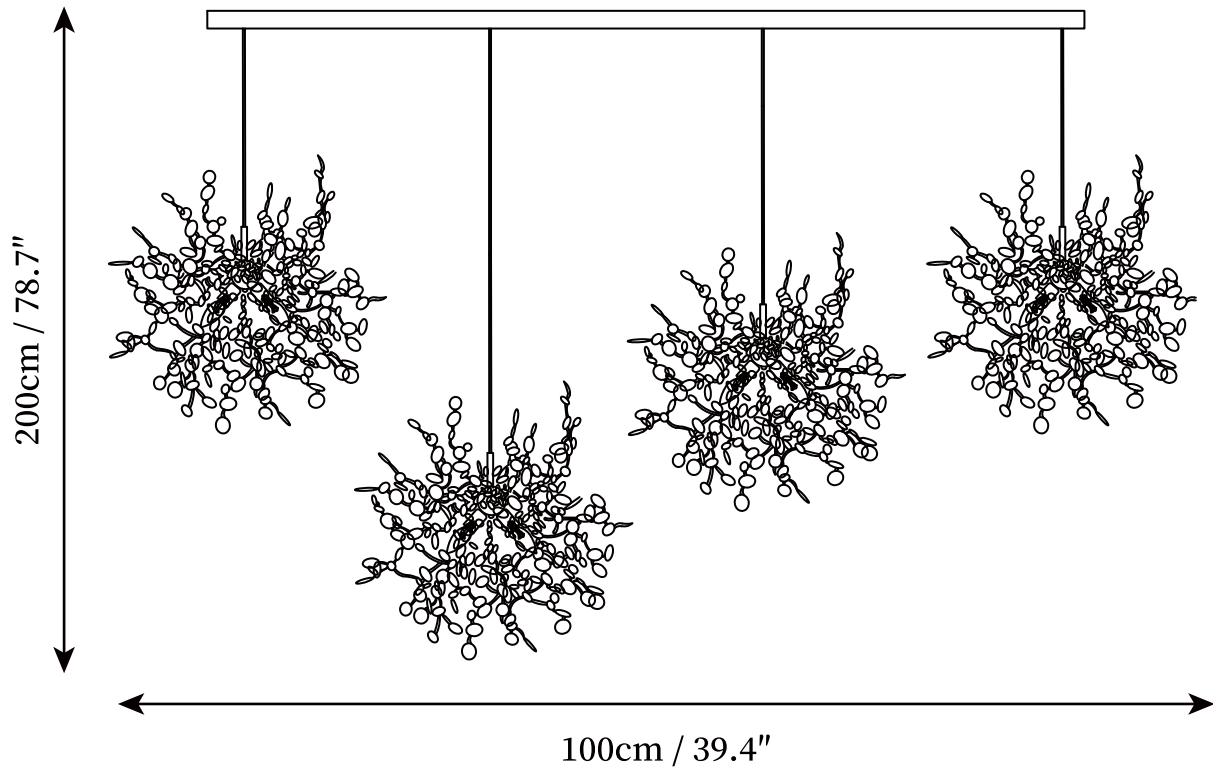

SPECIFICATION SHEET

SPECIFICATION DETAILS

*For custom options, consult factory for details

Fixture Dimensions	L 39.4" x H 78.7"
Light source	G9 (bulb not included)
Wattage	MAX 5W incandescent bulb or LED equivalent.
Voltage	AC 110-240V
Mounting	Hardwired.
Dimming	Compatible with dimmable bulbs (bulb not included)
Control method	Compatible with common wall switches(not included)
Finishes	Stainless steel, Gold plated
Shade Details	Stainless steel, Gold plated
Material	Metal, Stainless steel
Wire Length	The standard length of the suspended wire is 59 "(150 cm) and the length is adjustable.