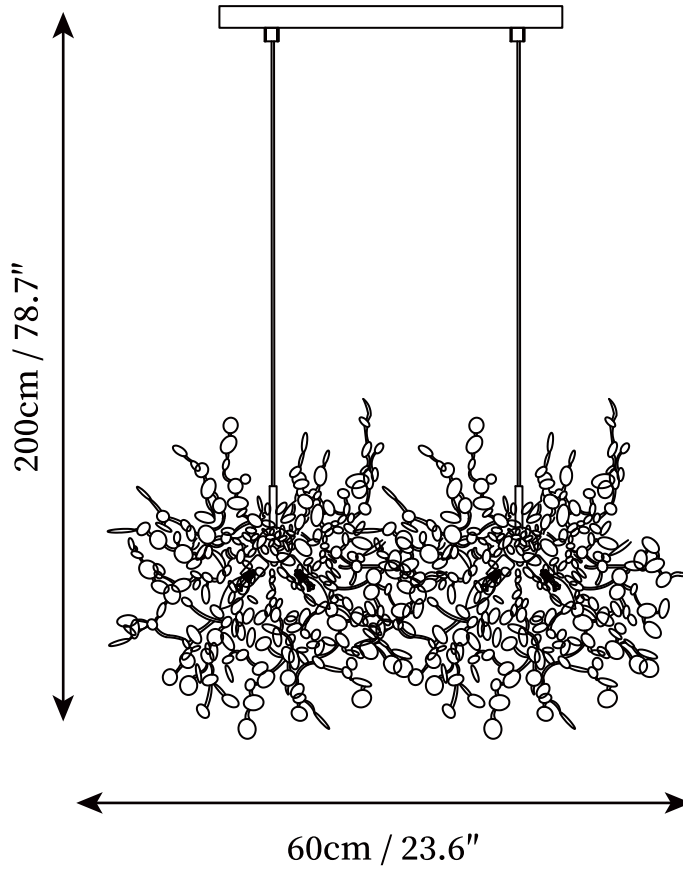

SPECIFICATION SHEET

SPECIFICATION DETAILS

*For custom options, consult factory for details

Fixture Dimensions	D 15.7" x H 74.8"
Light source	G9 (bulb not included)
Wattage	MAX 5W incandescent bulb or LED equivalent.
Voltage	AC 110-240V
Mounting	Hardwired.
Dimming	Compatible with dimmable bulbs (bulb not included)
Control method	Compatible with common wall switches (not included)
Finishes	Stainless steel, Gold plated
Shade Details	Stainless steel, Gold plated
Material	Metal, Stainless steel
Wire Length	The standard length of the suspended wire is 59 "(150 cm) and the length is adjustable.

SPECIFICATION SHEET

SPECIFICATION DETAILS

*For custom options, consult factory for details

Fixture Dimensions	L 23.6" x H 78.7"
Light source	G9 (bulb not included)
Wattage	MAX 5W incandescent bulb or LED equivalent.
Voltage	AC 110-240V
Mounting	Hardwired.
Dimming	Compatible with dimmable bulbs (bulb not included)
Control method	Compatible with common wall switches (not included)
Finishes	Stainless steel, Gold plated
Shade Details	Stainless steel, Gold plated
Material	Metal, Stainless steel
Wire Length	The standard length of the suspended wire is 59 "(150 cm) and the length is adjustable.

SPECIFICATION SHEET

SPECIFICATION DETAILS

*For custom options, consult factory for details

Fixture Dimensions	L 31.5" x H 78.7"
Light source	G9 (bulb not included)
Wattage	MAX 5W incandescent bulb or LED equivalent.
Voltage	AC 110-240V
Mounting	Hardwired.
Dimming	Compatible with dimmable bulbs (bulb not included)
Control method	Compatible with common wall switches(not included)
Finishes	Stainless steel, Gold plated
Shade Details	Stainless steel, Gold plated
Material	Metal, Stainless steel
Wire Length	The standard length of the suspended wire is 59 "(150 cm) and the length is adjustable.