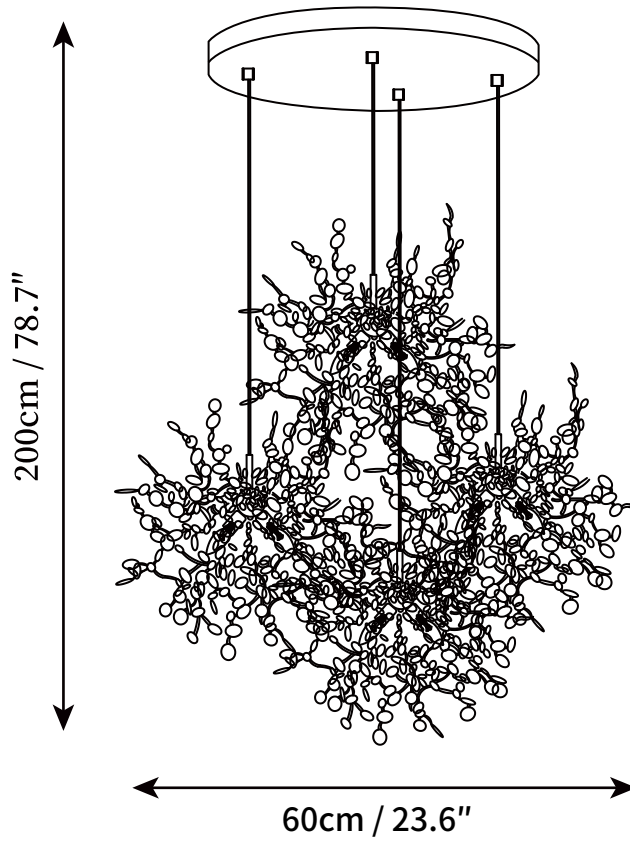

SPECIFICATION SHEET

SPECIFICATION DETAILS

*For custom options, consult factory for details

Fixture Dimensions	D 23.6" x H 78.7"
Light source	G9 (bulb not included)
Wattage	MAX 5W incandescent bulb or LED equivalent.
Voltage	AC 110-240V
Mounting	Hardwired.
Dimming	Compatible with dimmable bulbs (bulb not included)
Control method	Compatible with common wall switches(not included)
Finishes	Stainless steel, Gold plated
Shade Details	Stainless steel, Gold plated
Material	Metal, Stainless steel
Wire Length	The standard length of the suspended wire is 59 "(150 cm) and the length is adjustable.