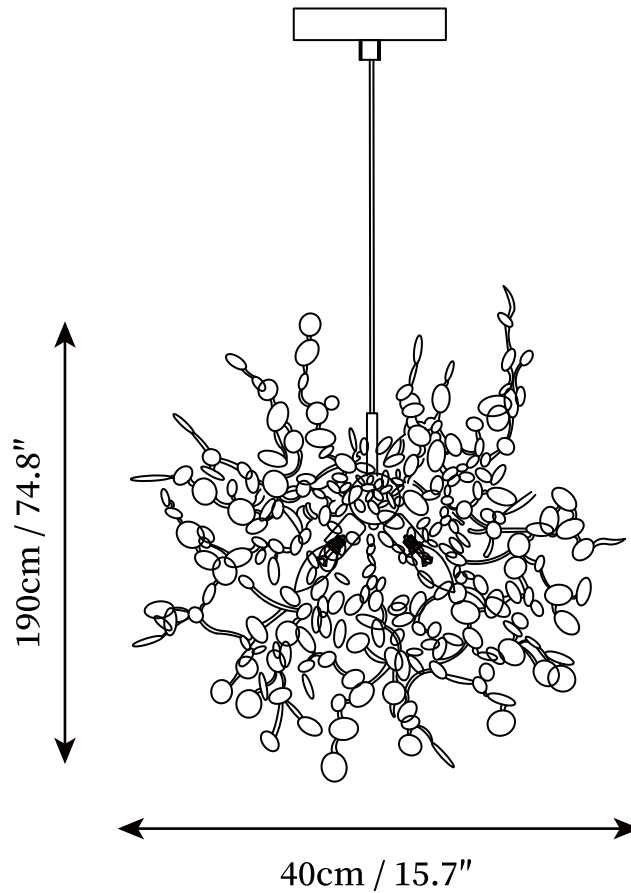

SPECIFICATION SHEET

SPECIFICATION DETAILS

*For custom options, consult factory for details

Fixture Dimensions	D 15.7" x H 74.8"
Light source	G9 (bulb not included)
Wattage	MAX 5W incandescent bulb or LED equivalent.
Voltage	AC 110-240V
Mounting	Hardwired.
Dimming	Compatible with dimmable bulbs (bulb not included)
Control method	Compatible with common wall switches (not included)
Finishes	Stainless steel, Gold plated
Shade Details	Stainless steel, Gold plated
Material	Metal, Stainless steel
Wire Length	The standard length of the suspended wire is 59 "(150 cm) and the length is adjustable.

SPECIFICATION SHEET

SPECIFICATION DETAILS

*For custom options, consult factory for details

Fixture Dimensions	L 23.6" x H 78.7"
Light source	G9 (bulb not included)
Wattage	MAX 5W incandescent bulb or LED equivalent.
Voltage	AC 110-240V
Mounting	Hardwired.
Dimming	Compatible with dimmable bulbs (bulb not included)
Control method	Compatible with common wall switches (not included)
Finishes	Stainless steel, Gold plated
Shade Details	Stainless steel, Gold plated
Material	Metal, Stainless steel
Wire Length	The standard length of the suspended wire is 59 "(150 cm) and the length is adjustable.

SPECIFICATION SHEET

SPECIFICATION DETAILS

*For custom options, consult factory for details

Fixture Dimensions	L 31.5" x H 78.7"
Light source	G9 (bulb not included)
Wattage	MAX 5W incandescent bulb or LED equivalent.
Voltage	AC 110-240V
Mounting	Hardwired.
Dimming	Compatible with dimmable bulbs (bulb not included)
Control method	Compatible with common wall switches(not included)
Finishes	Stainless steel, Gold plated
Shade Details	Stainless steel, Gold plated
Material	Metal, Stainless steel
Wire Length	The standard length of the suspended wire is 59 "(150 cm) and the length is adjustable.