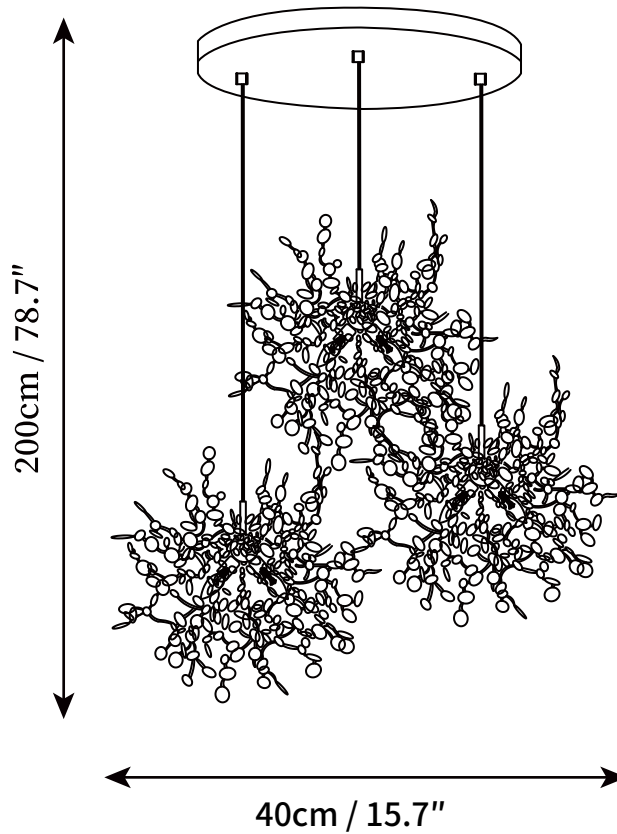

SPECIFICATION SHEET

SPECIFICATION DETAILS

*For custom options, consult factory for details

Fixture Dimensions	D 15.7" x H 78.7"
Light source	G9 (bulb not included)
Wattage	MAX 5W incandescent bulb or LED equivalent.
Voltage	AC 110-240V
Mounting	Hardwired.
Dimming	Compatible with dimmable bulbs (bulb not included)
Control method	Compatible with common wall switches (not included)
Finishes	Stainless steel, Gold plated
Shade Details	Stainless steel, Gold plated
Material	Metal, Stainless steel
Wire Length	The standard length of the suspended wire is 59 "(150 cm) and the length is adjustable.