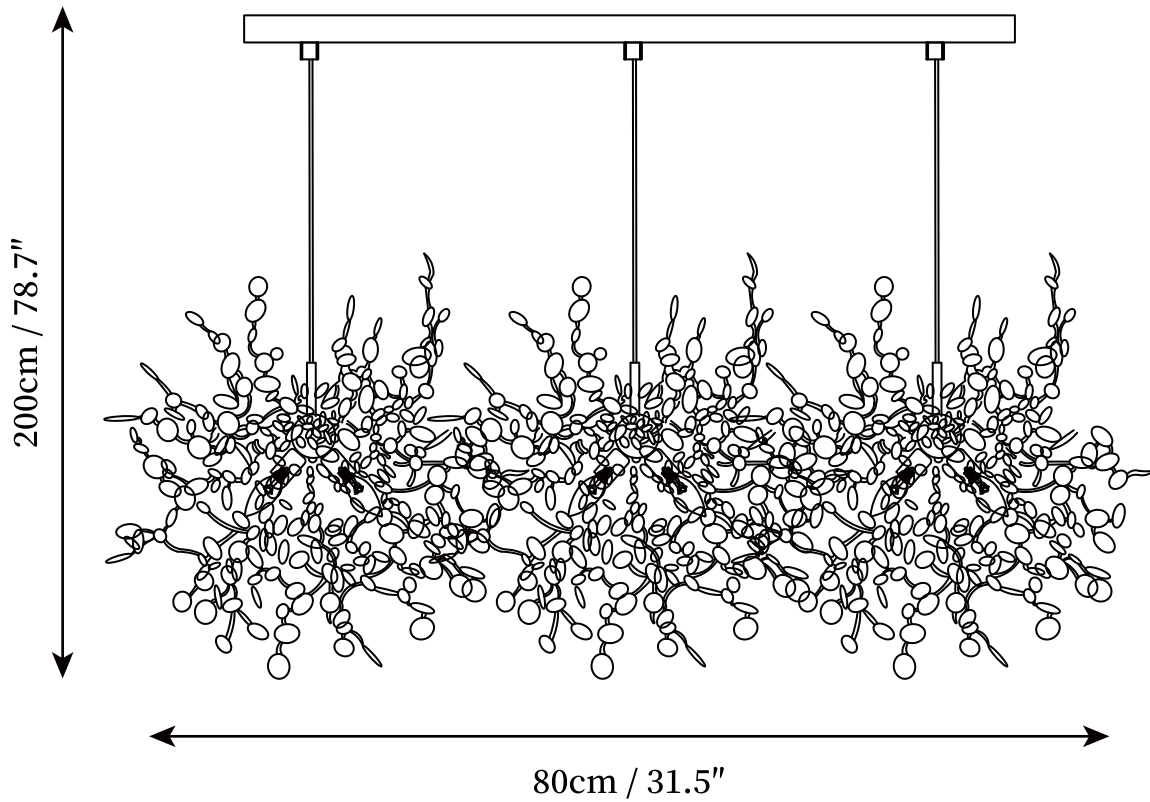

SPECIFICATION SHEET

SPECIFICATION DETAILS

*For custom options, consult factory for details

Fixture Dimensions	D 15.7" x H 74.8"
Light source	G9 (bulb not included)
Wattage	MAX 5W incandescent bulb or LED equivalent.
Voltage	AC 110-240V
Mounting	Hardwired.
Dimming	Compatible with dimmable bulbs (bulb not included)
Control method	Compatible with common wall switches (not included)
Finishes	Stainless steel, Gold plated
Shade Details	Stainless steel, Gold plated
Material	Metal, Stainless steel
Wire Length	The standard length of the suspended wire is 59 "(150 cm) and the length is adjustable.

SPECIFICATION SHEET

SPECIFICATION DETAILS

*For custom options, consult factory for details

Fixture Dimensions	L 23.6" x H 78.7"
Light source	G9 (bulb not included)
Wattage	MAX 5W incandescent bulb or LED equivalent.
Voltage	AC 110-240V
Mounting	Hardwired.
Dimming	Compatible with dimmable bulbs (bulb not included)
Control method	Compatible with common wall switches (not included)
Finishes	Stainless steel, Gold plated
Shade Details	Stainless steel, Gold plated
Material	Metal, Stainless steel
Wire Length	The standard length of the suspended wire is 59 "(150 cm) and the length is adjustable.

SPECIFICATION SHEET

SPECIFICATION DETAILS

*For custom options, consult factory for details

Fixture Dimensions	L 31.5" x H 78.7"
Light source	G9 (bulb not included)
Wattage	MAX 5W incandescent bulb or LED equivalent.
Voltage	AC 110-240V
Mounting	Hardwired.
Dimming	Compatible with dimmable bulbs (bulb not included)
Control method	Compatible with common wall switches(not included)
Finishes	Stainless steel, Gold plated
Shade Details	Stainless steel, Gold plated
Material	Metal, Stainless steel
Wire Length	The standard length of the suspended wire is 59 "(150 cm) and the length is adjustable.