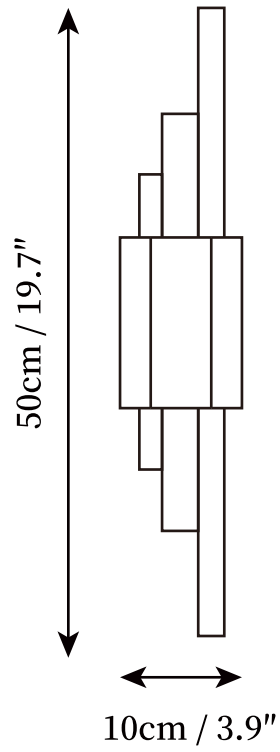

SPECIFICATION SHEET

SPECIFICATION DETAILS

*For custom options, consult factory for details

Fixture Dimensions	D 3.9" x H 19.7"
Light source	Integrated LED
Wattage	~5W
Voltage	AC 110-240V
Dimming	Not supported
CRI(Ra)	90+CRI
Mounting	Hardwired.
LED Rated Life	30000 hours
Color Temperature	Warm Light (3000K), Neutral Light (4000K), Cool Light (6000K)
Control method	Compatible with common wall switches (not included)
Finishes	Gold.
Shade Details	Green marble, White marble, White acrylic.
Material	Metal, Marble, Acrylic.

SPECIFICATION SHEET

SPECIFICATION DETAILS

*For custom options, consult factory for details

Fixture Dimensions	D 3.9" x H 23.6"
Light source	Integrated LED
Wattage	~5W
Voltage	AC 110-240V
Dimming	Not supported
CRI(Ra)	90+CRI
Mounting	Hardwired.
LED Rated Life	30000 hours
Color Temperature	Warm Light (3000K), Neutral Light (4000K), Cool Light (6000K)
Control method	Compatible with common wall switches (not included)
Finishes	Gold.
Shade Details	Green marble, White marble, White acrylic.
Material	Metal, Marble, Acrylic.