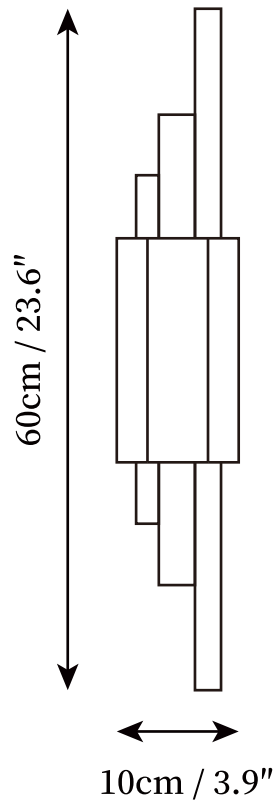

SPECIFICATION SHEET

SPECIFICATION DETAILS

*For custom options, consult factory for details

Fixture Dimensions	D 3.9" x H 19.7"
Light source	Integrated LED
Wattage	~5W
Voltage	AC 110-240V
Dimming	Not supported
CRI(Ra)	90+CRI
Mounting	Hardwired.
LED Rated Life	30000 hours
Color Temperature	Warm Light (3000K), Neutral Light (4000K), Cool Light (6000K)
Control method	Compatible with common wall switches (not included)
Finishes	Gold.
Shade Details	Green marble, White marble, White acrylic.
Material	Metal, Marble, Acrylic.

SPECIFICATION SHEET

SPECIFICATION DETAILS

*For custom options, consult factory for details

Fixture Dimensions	D 3.9" x H 23.6"
Light source	Integrated LED
Wattage	~5W
Voltage	AC 110-240V
Dimming	Not supported
CRI(Ra)	90+CRI
Mounting	Hardwired.
LED Rated Life	30000 hours
Color Temperature	Warm Light (3000K), Neutral Light (4000K), Cool Light (6000K)
Control method	Compatible with common wall switches (not included)
Finishes	Gold.
Shade Details	Green marble, White marble, White acrylic.
Material	Metal, Marble, Acrylic.