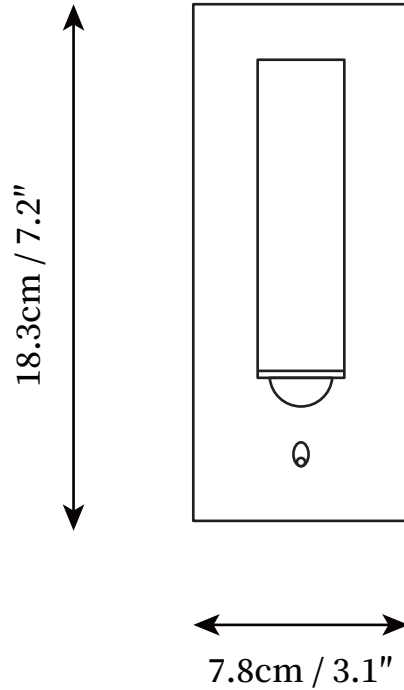

## SPECIFICATION DETAILS

\*For custom options, consult factory for details

<b>Fixture Dimensions</b>	D 3.1" x H 7.2"
<b>Light source</b>	Integrated LED
<b>Wattage</b>	3W
<b>Voltage</b>	AC 110-240V
<b>Color Temperature</b>	3000K
<b>CRI(Ra)</b>	80CRI
<b>Mounting</b>	Wall
<b>Driver Required</b>	Yes
<b>Optional Color Temps</b>	Warm White (3000K), Cool White (6000K), Daylight (4000K)
<b>LED Rated Life</b>	30000 hours
<b>Dimming</b>	Dimming is not supported
<b>Finishes</b>	Matt Black, Matt White, Copper, Bronze, Chrome, Nickel
<b>Shade Details</b>	Black, White, Copper, Bronze, Chrome, Nickel
<b>Material</b>	Aluminum alloy, Metal
<b>Wire Length</b>	NO
<b>Wire Type</b>	NO