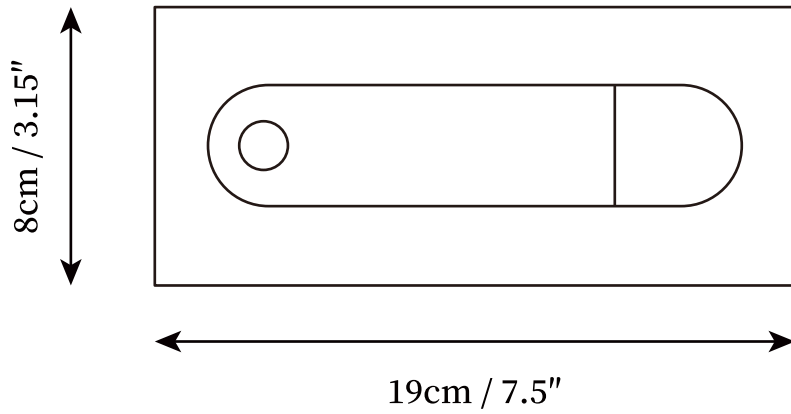

SPECIFICATION SHEET

SPECIFICATION DETAILS

*For custom options, consult factory for details

Fixture Dimensions	D 7.5" x H 31.5"
Light source	Integrated LED
Wattage	~5 Watts
Voltage	AC 110-240V
Dimming	Not supported
CRI(Ra)	90+CRI
Mounting	Hardwired.
LED Rated Life	30000 hours
Color Temperature	Warm Light (3000K), Neutral Light (4000K), Cool Light (6000K)
Control method	Hidden switch or push-button switch.
Finishes	Matt Black, Matt Black & Copper, Copper, Nickel.
Shade Details	Matt Black, Matt Black & Copper, Copper, Nickel.
Material	Aluminum alloy, Metal.