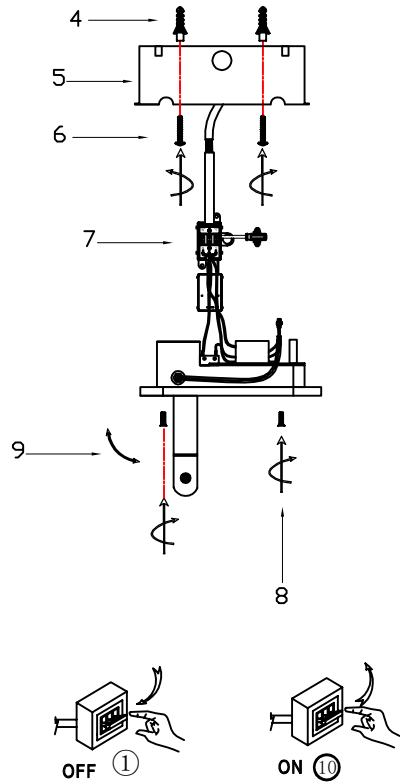

Installation instructions

Product item NO: DY21B188BG

ASSEMBLY INSTRUCTIONS

These instructions are provided for your safety. Please read carefully before commencing work and retain for future reference.

SAFETY INFORMATION

- A) The supply cable runs through the inside of the fitting. Take care not to place undue stress on the cable while unpacking to prevent the possibility of a poor connection.
- B) If you are in any doubt consult a person competent to give advice on the assembly of electrical equipment.
- C) Always be sure to use the correct type and wattage of bulbs as indicated on the fitting. Never exceed the wattage stated.
- D) If the external flexible cable of the lamp is damaged, it shall be exclusively replaced by The manufacturer or his service agent or similar qualified person in order to avoid a hazard.
- E) When changing the bulb, always switch off at the mains and allow the old bulb to cool Down before handling . Dispose of used bulbs carefully.
- F) For Indoor use only