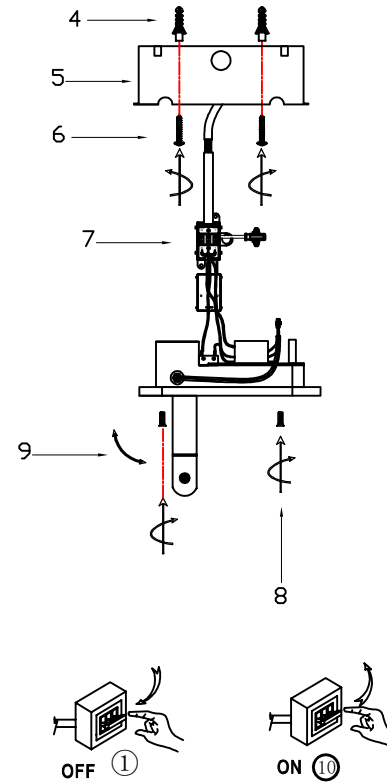

Installation instructions

Product item NO: DY21B188BG

ASSEMBLY INSTRUCTIONS

These instructions are provided for your safety. Please read carefully before commencing work and retain for future reference.

SAFETY INFORMATION

- A) The supply cable runs through the inside of the fitting. Take care not to place undue stress on the cable while unpacking to prevent the possibility of a poor connection.
- B) If you are in any doubt consult a person competent to give advice on the assembly of electrical equipment.
- C) Always be sure to use the correct type and wattage of bulbs as indicated on the fitting. Never exceed the wattage stated.
- D) If the external flexible cable of the lamp is damaged, it shall be exclusively replaced by The manufacturer or his service agent or similar qualified person in order to avoid a hazard.
- E) When changing the bulb, always switch off at the mains and allow the old bulb to cool Down before handling . Dispose of used bulbs carefully.
- F) For Indoor use only