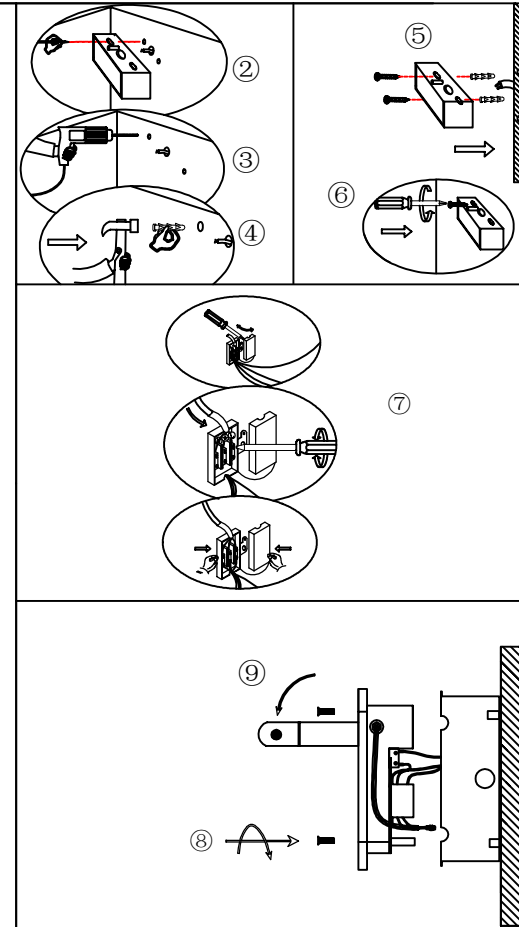

Installation instructions

Product item NO: DY21B188BG

ASSEMBLY INSTRUCTIONS

These instructions are provided for your safety. Please read carefully before commencing work and retain for future reference.

SAFETY INFORMATION

- A) The supply cable runs through the inside of the fitting. Take care not to place undue stress on the cable while unpacking to prevent the possibility of a poor connection.
- B) If you are in any doubt consult a person competent to give advice on the assembly of electrical equipment.
- C) Always be sure to use the correct type and wattage of bulbs as indicated on the fitting. Never exceed the wattage stated.
- D) If the external flexible cable of the lamp is damaged, it shall be exclusively replaced by The manufacturer or his service agent or similar qualified person in order to avoid a hazard.
- E) When changing the bulb, always switch off at the mains and allow the old bulb to cool Down before handling . Dispose of used bulbs carefully.
- F) For Indoor use only