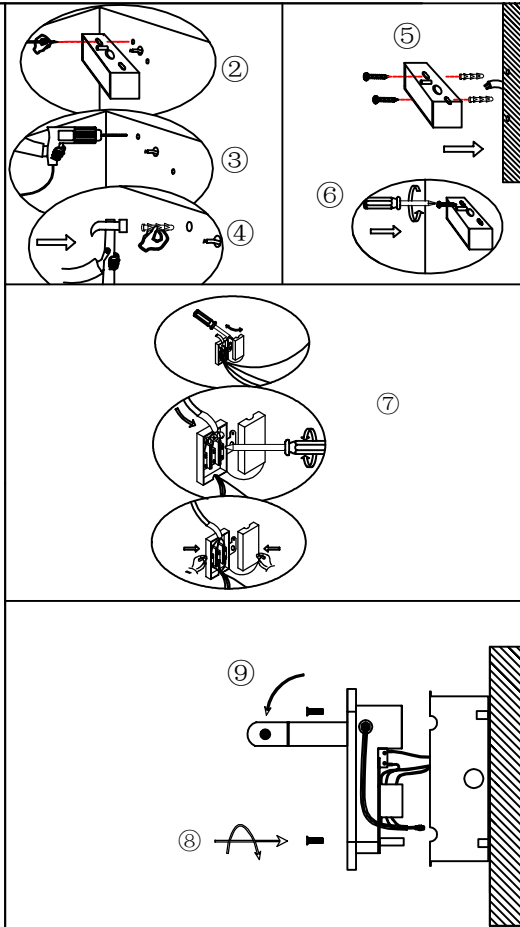

Installation instructions

Product item NO: DY21B188BG

ASSEMBLY INSTRUCTIONS

These instructions are provided for your safety. Please read carefully before commencing work and retain for future reference.

SAFETY INFORMATION

- A) The supply cable runs through the inside of the fitting. Take care not to place undue stress on the cable while unpacking to prevent the possibility of a poor connection.
- B) If you are in any doubt consult a person competent to give advice on the assembly of electrical equipment.
- C) Always be sure to use the correct type and wattage of bulbs as indicated on the fitting. Never exceed the wattage stated.
- D) If the external flexible cable of the lamp is damaged, it shall be exclusively replaced by The manufacturer or his service agent or similar qualified person in order to avoid a hazard.
- E) When changing the bulb, always switch off at the mains and allow the old bulb to cool Down before handling . Dispose of used bulbs carefully.
- F) For Indoor use only