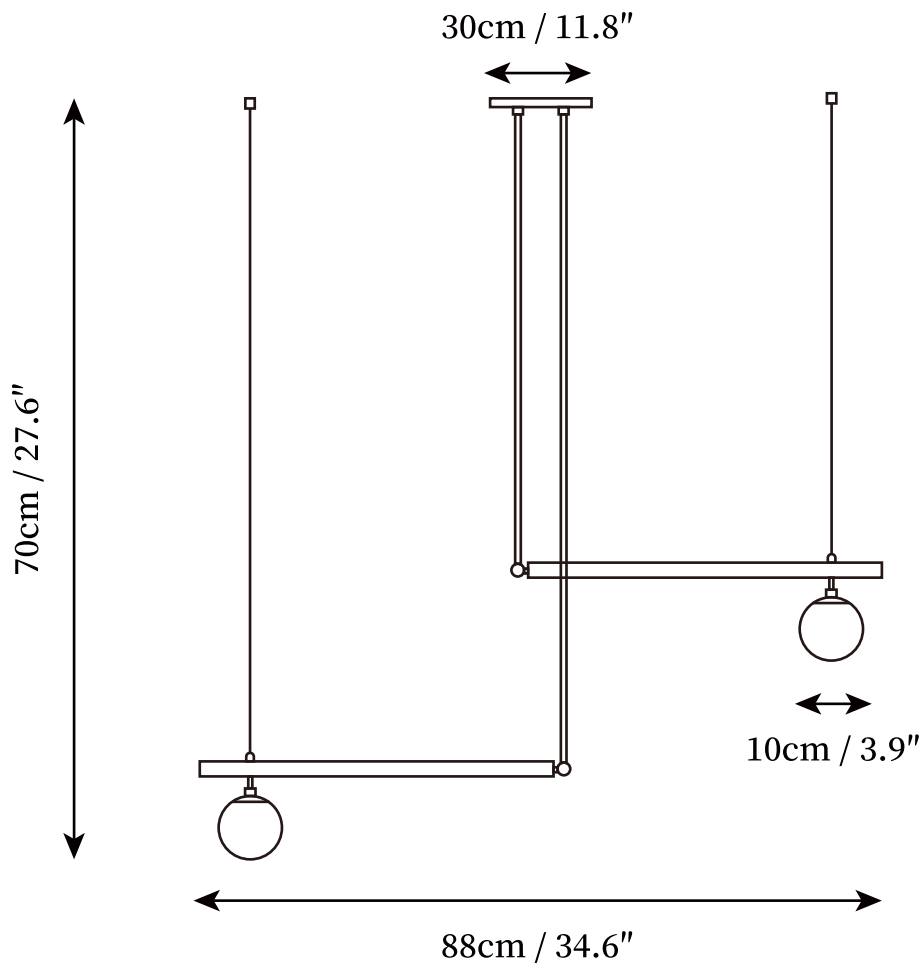

SPECIFICATION SHEET

SPECIFICATION DETAILS

*For custom options, consult factory for details

Fixture Dimensions	L 20" x H 27.6"
Light source	G9. (bulb not included).
Wattage	~ 5W incandescent bulb or LED equivalent.
Voltage	AC 110-240V
Mounting	Hardwired.
Dimming	Compatible with dimmable bulbs (bulb not included)
Control method	Compatible with common wall switches(not included)
Finishes	Gold, Black, Brass.
Shade Details	White.
Material	Metal, Brass, Glass.
Wire Length	The standard length of the suspension tube is 27.5" (70 cm), the length is adjustable.

SPECIFICATION SHEET

SPECIFICATION DETAILS

*For custom options, consult factory for details

Fixture Dimensions	L 34.6" x H 27.6"
Light source	G9. (bulb not included).
Wattage	~ 5W incandescent bulb or LED equivalent.
Voltage	AC 110-240V
Mounting	Hardwired.
Dimming	Compatible with dimmable bulbs (bulb not included)
Control method	Compatible with common wall switches (not included)
Finishes	Gold, Black, Brass.
Shade Details	White.
Material	Metal, Brass, Glass.
Wire Length	The standard length of the suspension tube is 27.5" (70 cm), the length is adjustable.