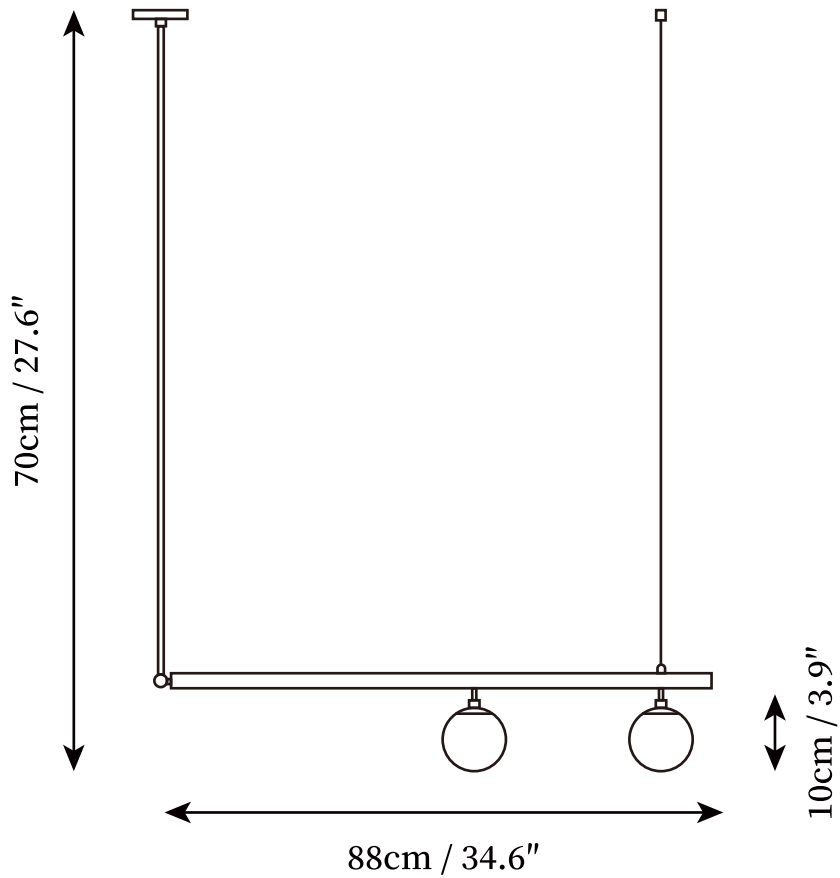

SPECIFICATION SHEET

SPECIFICATION DETAILS

*For custom options, consult factory for details

Fixture Dimensions	L 20" x H 27.6"
Light source	G9. (bulb not included).
Wattage	~ 5W incandescent bulb or LED equivalent.
Voltage	AC 110-240V
Mounting	Hardwired.
Dimming	Compatible with dimmable bulbs (bulb not included)
Control method	Compatible with common wall switches(not included)
Finishes	Gold, Black, Brass.
Shade Details	White.
Material	Metal, Brass, Glass.
Wire Length	The standard length of the suspension tube is 27.5" (70 cm), the length is adjustable.

SPECIFICATION SHEET

SPECIFICATION DETAILS

*For custom options, consult factory for details

Fixture Dimensions	L 34.6" x H 27.6"
Light source	G9. (bulb not included).
Wattage	~ 5W incandescent bulb or LED equivalent.
Voltage	AC 110-240V
Mounting	Hardwired.
Dimming	Compatible with dimmable bulbs (bulb not included)
Control method	Compatible with common wall switches (not included)
Finishes	Gold, Black, Brass.
Shade Details	White.
Material	Metal, Brass, Glass.
Wire Length	The standard length of the suspension tube is 27.5" (70 cm), the length is adjustable.