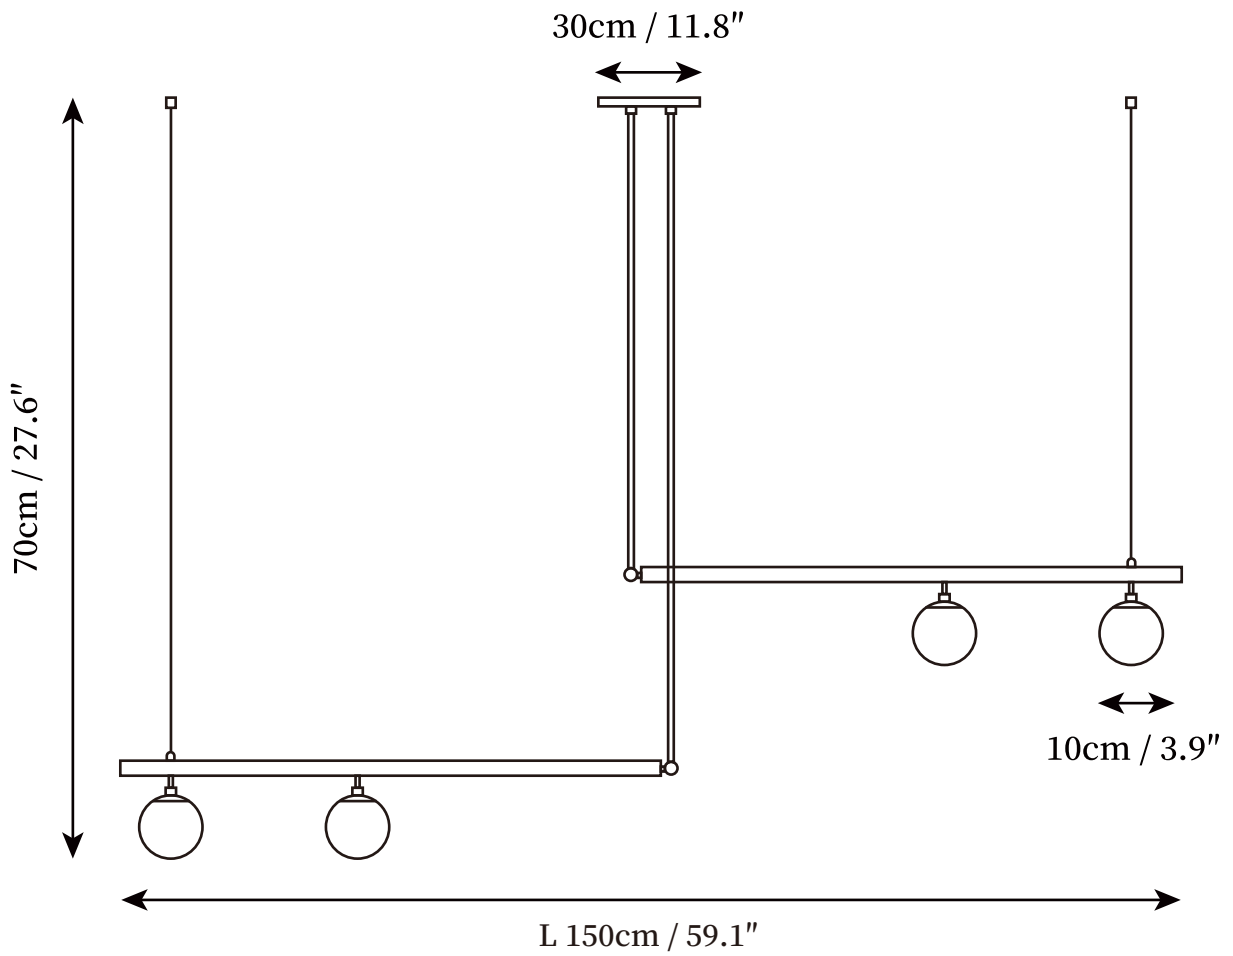

SPECIFICATION SHEET

SPECIFICATION DETAILS

*For custom options, consult factory for details

Fixture Dimensions	L 34.6" x H 27.6"
Light source	G9. (bulb not included).
Wattage	~ 5W incandescent bulb or LED equivalent.
Voltage	AC 110-240V
Mounting	Hardwired.
Dimming	Compatible with dimmable bulbs (bulb not included)
Control method	Compatible with common wall switches (not included)
Finishes	Gold, Black, Brass.
Shade Details	White.
Material	Metal, Brass, Glass.
Wire Length	The standard length of the suspension tube is 27.5" (70 cm), the length is adjustable.

SPECIFICATION SHEET

SPECIFICATION DETAILS

*For custom options, consult factory for details

Fixture Dimensions	L 47.2" x H 27.6"
Light source	G9. (bulb not included).
Wattage	~ 5W incandescent bulb or LED equivalent.
Voltage	AC 110-240V
Mounting	Hardwired.
Dimming	Compatible with dimmable bulbs (bulb not included)
Control method	Compatible with common wall switches (not included)
Finishes	Gold, Black, Brass.
Shade Details	White.
Material	Metal, Brass, Glass.
Wire Length	The standard length of the suspension tube is 27.5" (70 cm), the length is adjustable.

SPECIFICATION SHEET

SPECIFICATION DETAILS

*For custom options, consult factory for details

Fixture Dimensions	L 59.1" x H 27.6"
Light source	G9. (bulb not included).
Wattage	~ 5W incandescent bulb or LED equivalent.
Voltage	AC 110-240V
Mounting	Hardwired.
Dimming	Compatible with dimmable bulbs (bulb not included)
Control method	Compatible with common wall switches (not included)
Finishes	Gold, Black, Brass.
Shade Details	White.
Material	Metal, Brass, Glass.
Wire Length	The standard length of the suspension tube is 27.5" (70 cm), the length is adjustable.