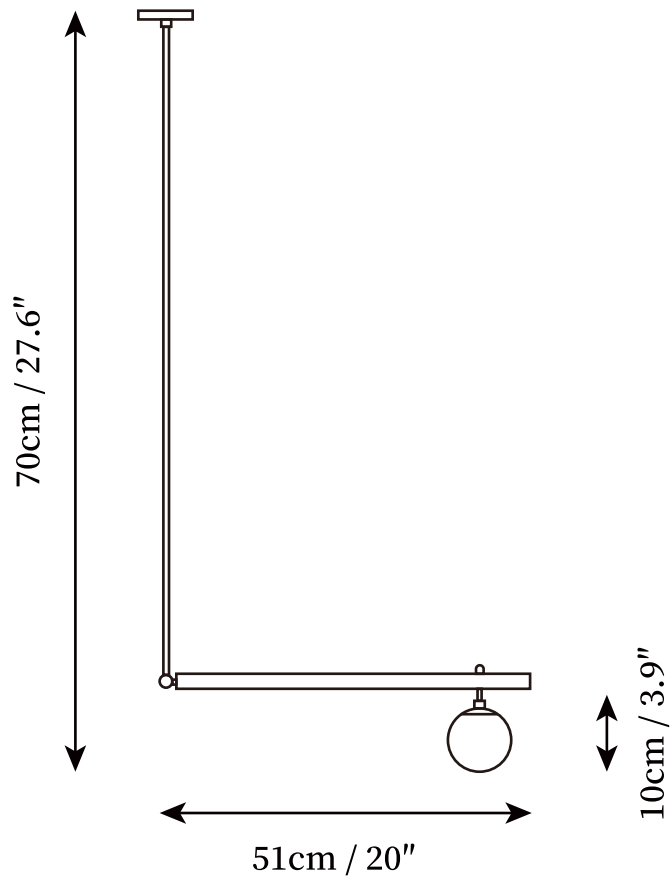

SPECIFICATION SHEET

SPECIFICATION DETAILS

*For custom options, consult factory for details

Fixture Dimensions	L 20" x H 27.6"
Light source	G9. (bulb not included).
Wattage	~ 5W incandescent bulb or LED equivalent.
Voltage	AC 110-240V
Mounting	Hardwired.
Dimming	Compatible with dimmable bulbs (bulb not included)
Control method	Compatible with common wall switches(not included)
Finishes	Gold, Black, Brass.
Shade Details	White.
Material	Metal, Brass, Glass.
Wire Length	The standard length of the suspension tube is 27.5" (70 cm), the length is adjustable.

SPECIFICATION SHEET

SPECIFICATION DETAILS

*For custom options, consult factory for details

Fixture Dimensions	L 34.6" x H 27.6"
Light source	G9. (bulb not included).
Wattage	~ 5W incandescent bulb or LED equivalent.
Voltage	AC 110-240V
Mounting	Hardwired.
Dimming	Compatible with dimmable bulbs (bulb not included)
Control method	Compatible with common wall switches (not included)
Finishes	Gold, Black, Brass.
Shade Details	White.
Material	Metal, Brass, Glass.
Wire Length	The standard length of the suspension tube is 27.5" (70 cm), the length is adjustable.