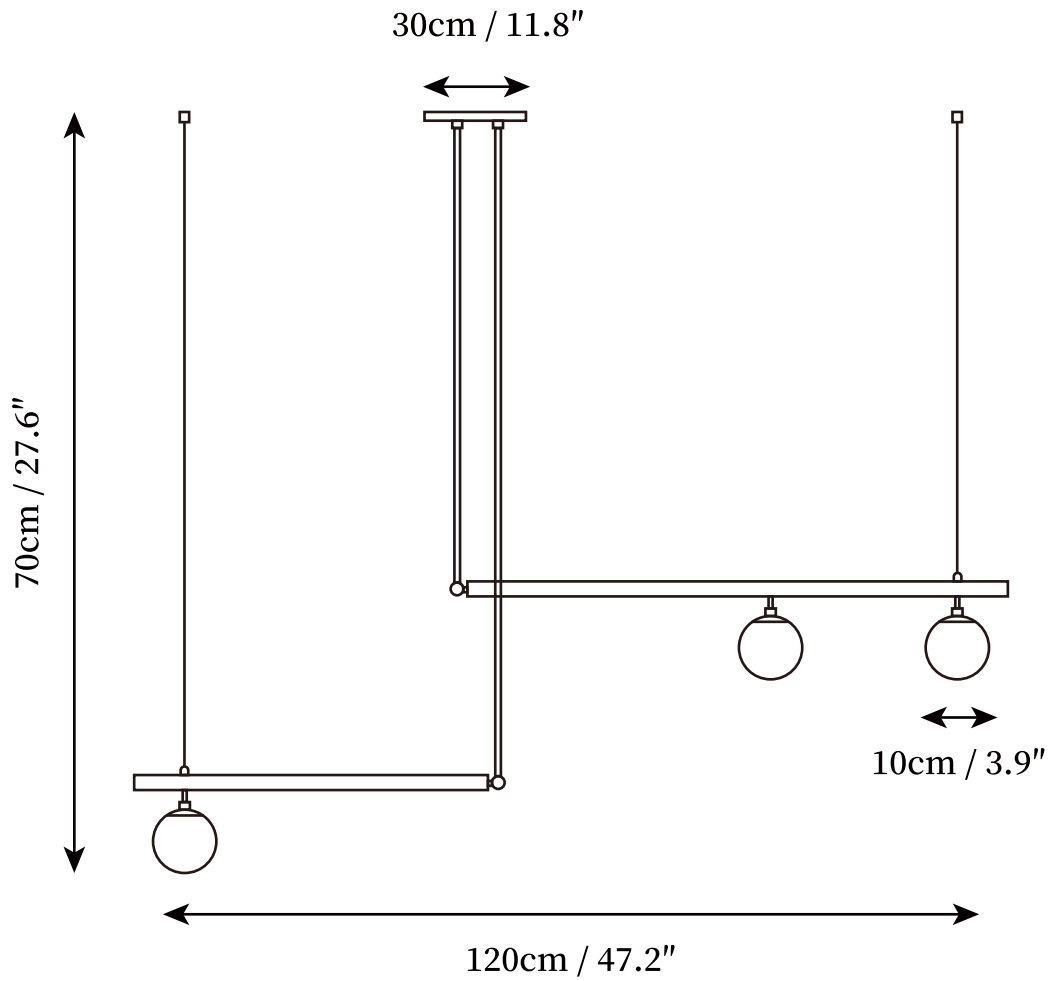

SPECIFICATION SHEET

SPECIFICATION DETAILS

*For custom options, consult factory for details

Fixture Dimensions	L 34.6" x H 27.6"
Light source	G9. (bulb not included).
Wattage	~ 5W incandescent bulb or LED equivalent.
Voltage	AC 110-240V
Mounting	Hardwired.
Dimming	Compatible with dimmable bulbs (bulb not included)
Control method	Compatible with common wall switches (not included)
Finishes	Gold, Black, Brass.
Shade Details	White.
Material	Metal, Brass, Glass.
Wire Length	The standard length of the suspension tube is 27.5" (70 cm), the length is adjustable.

SPECIFICATION SHEET

SPECIFICATION DETAILS

*For custom options, consult factory for details

Fixture Dimensions	L 47.2" x H 27.6"
Light source	G9. (bulb not included).
Wattage	~ 5W incandescent bulb or LED equivalent.
Voltage	AC 110-240V
Mounting	Hardwired.
Dimming	Compatible with dimmable bulbs (bulb not included)
Control method	Compatible with common wall switches (not included)
Finishes	Gold, Black, Brass.
Shade Details	White.
Material	Metal, Brass, Glass.
Wire Length	The standard length of the suspension tube is 27.5" (70 cm), the length is adjustable.