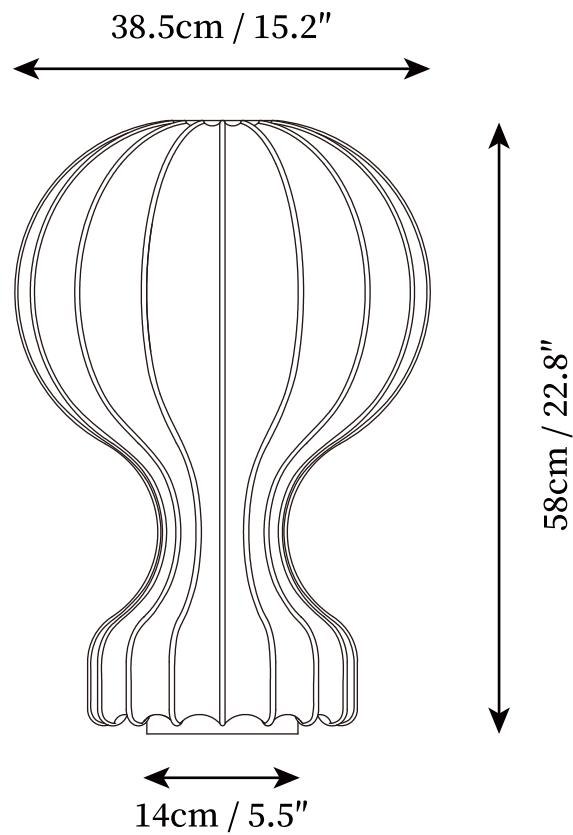

SPECIFICATION SHEET

SPECIFICATION DETAILS

*For custom options, consult factory for details

Fixture Dimensions	D 7" x H 12.2"
Light source	E26 or E27 (bulb not included)
Wattage	MAX 40W incandescent bulb or LED equivalent.
Voltage	AC 110-240V
Dimming	Compatible with dimmable bulbs (bulb not included)
Control method	In line ON / OFF switch.
Finishes	Black, White.
Shade Details	White.
Material	Cocoon, Steel.
Cord Length	Supplied with switched plug cord, length ~59" (150cm).

SPECIFICATION SHEET

SPECIFICATION DETAILS

*For custom options, consult factory for details

Fixture Dimensions	D 15.2" x H 22.8"
Light source	E26 or E27 (bulb not included)
Wattage	MAX 40W incandescent bulb or LED equivalent.
Voltage	AC 110-240V
Dimming	Compatible with dimmable bulbs (bulb not included)
Control method	In line ON / OFF switch.
Finishes	Black, White.
Shade Details	White.
Material	Cocoon, Steel.
Cord Length	Supplied with switched plug cord, length ~59" (150cm).
