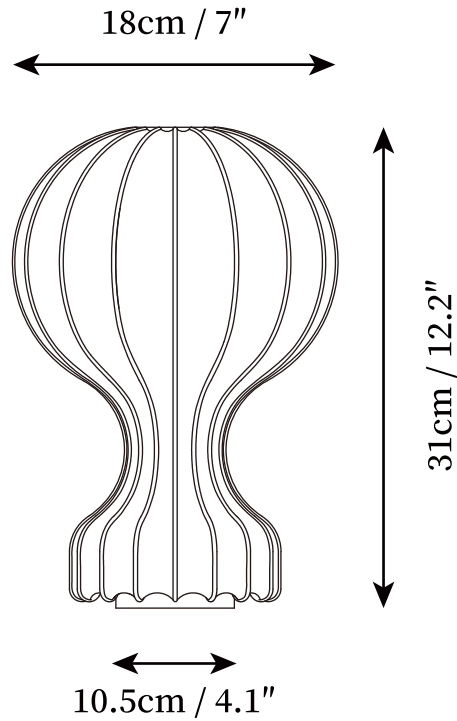

SPECIFICATION SHEET

SPECIFICATION DETAILS

*For custom options, consult factory for details

Fixture Dimensions	D 7" x H 12.2"
Light source	E26 or E27 (bulb not included)
Wattage	MAX 40W incandescent bulb or LED equivalent.
Voltage	AC 110-240V
Dimming	Compatible with dimmable bulbs (bulb not included)
Control method	In line ON / OFF switch.
Finishes	Black, White.
Shade Details	White.
Material	Cocoon, Steel.
Cord Length	Supplied with switched plug cord, length ~59" (150cm).

SPECIFICATION SHEET

SPECIFICATION DETAILS

*For custom options, consult factory for details

Fixture Dimensions	D 15.2" x H 22.8"
Light source	E26 or E27 (bulb not included)
Wattage	MAX 40W incandescent bulb or LED equivalent.
Voltage	AC 110-240V
Dimming	Compatible with dimmable bulbs (bulb not included)
Control method	In line ON / OFF switch.
Finishes	Black, White.
Shade Details	White.
Material	Cocoon, Steel.
Cord Length	Supplied with switched plug cord, length ~59" (150cm).
