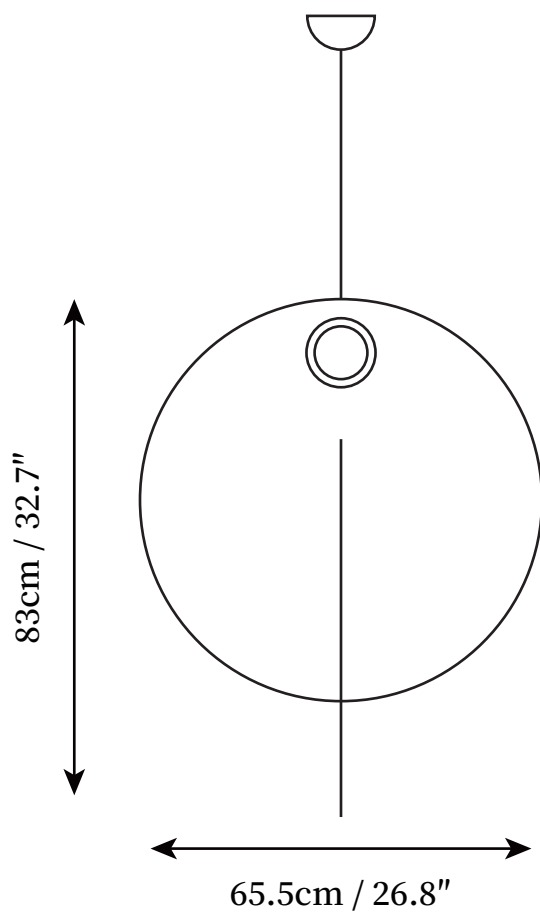

## SPECIFICATION DETAILS

\*For custom options, consult factory for details

<b>Fixture Dimensions</b>	D 15.8" x H 21.7"
<b>Light source</b>	E27
<b>Wattage</b>	40W
<b>Voltage</b>	AC 110-240V
<b>Color Temperature</b>	Based on the purchase of light bulbs
<b>CRI(Ra)</b>	80CRI
<b>Mounting</b>	Ceiling
<b>Driver Required</b>	NO
<b>Optional Color Temps</b>	Buy bulbs as needed
<b>LED Rated Life</b>	Based on bulb life (we do not supply bulbs)
<b>Dimming</b>	Dimming is not supported
<b>Finishes</b>	White
<b>Shade Details</b>	White
<b>Material</b>	Cocoon, Steel
<b>Wire Length</b>	78.7"
<b>Wire Type</b>	Transparent Coaxial Wire

## SPECIFICATION DETAILS

\*For custom options, consult factory for details

<b>Fixture Dimensions</b>	D 19.7" x H 25.6"
<b>Light source</b>	E27
<b>Wattage</b>	40W
<b>Voltage</b>	AC 110-240V
<b>Color Temperature</b>	Based on the purchase of light bulbs
<b>CRI(Ra)</b>	80CRI
<b>Mounting</b>	Ceiling
<b>Driver Required</b>	NO
<b>Optional Color Temps</b>	Buy bulbs as needed
<b>LED Rated Life</b>	Based on bulb life (we do not supply bulbs)
<b>Dimming</b>	Dimming is not supported
<b>Finishes</b>	White
<b>Shade Details</b>	White
<b>Material</b>	Cocoon, Steel
<b>Wire Length</b>	78.7"
<b>Wire Type</b>	Transparent Coaxial Wire

## SPECIFICATION DETAILS

\*For custom options, consult factory for details

<b>Fixture Dimensions</b>	D 26.8" x H 32.7"
<b>Light source</b>	E27
<b>Wattage</b>	40W
<b>Voltage</b>	AC 110-240V
<b>Color Temperature</b>	Based on the purchase of light bulbs
<b>CRI(Ra)</b>	80CRI
<b>Mounting</b>	Ceiling
<b>Driver Required</b>	NO
<b>Optional Color Temps</b>	Buy bulbs as needed
<b>LED Rated Life</b>	Based on bulb life (we do not supply bulbs)
<b>Dimming</b>	Dimming is not supported
<b>Finishes</b>	White
<b>Shade Details</b>	White
<b>Material</b>	Cocoon, Steel
<b>Wire Length</b>	78.7"
<b>Wire Type</b>	Transparent Coaxial Wire