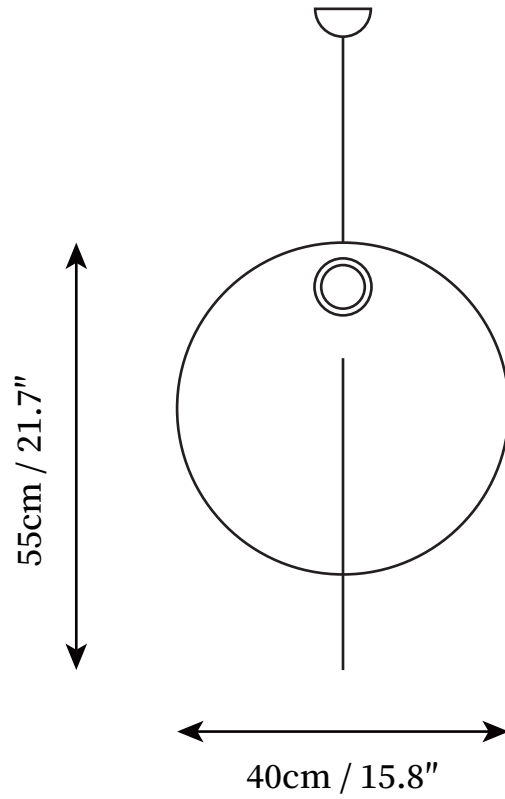

## SPECIFICATION DETAILS

\*For custom options, consult factory for details

<b>Fixture Dimensions</b>	D 15.8" x H 21.7"
<b>Light source</b>	E27
<b>Wattage</b>	40W
<b>Voltage</b>	AC 110-240V
<b>Color Temperature</b>	Based on the purchase of light bulbs
<b>CRI(Ra)</b>	80CRI
<b>Mounting</b>	Ceiling
<b>Driver Required</b>	NO
<b>Optional Color Temps</b>	Buy bulbs as needed
<b>LED Rated Life</b>	Based on bulb life (we do not supply bulbs)
<b>Dimming</b>	Dimming is not supported
<b>Finishes</b>	White
<b>Shade Details</b>	White
<b>Material</b>	Cocoon, Steel
<b>Wire Length</b>	78.7"
<b>Wire Type</b>	Transparent Coaxial Wire

## SPECIFICATION DETAILS

\*For custom options, consult factory for details

<b>Fixture Dimensions</b>	D 19.7" x H 25.6"
<b>Light source</b>	E27
<b>Wattage</b>	40W
<b>Voltage</b>	AC 110-240V
<b>Color Temperature</b>	Based on the purchase of light bulbs
<b>CRI(Ra)</b>	80CRI
<b>Mounting</b>	Ceiling
<b>Driver Required</b>	NO
<b>Optional Color Temps</b>	Buy bulbs as needed
<b>LED Rated Life</b>	Based on bulb life (we do not supply bulbs)
<b>Dimming</b>	Dimming is not supported
<b>Finishes</b>	White
<b>Shade Details</b>	White
<b>Material</b>	Cocoon, Steel
<b>Wire Length</b>	78.7"
<b>Wire Type</b>	Transparent Coaxial Wire

## SPECIFICATION DETAILS

\*For custom options, consult factory for details

<b>Fixture Dimensions</b>	D 26.8" x H 32.7"
<b>Light source</b>	E27
<b>Wattage</b>	40W
<b>Voltage</b>	AC 110-240V
<b>Color Temperature</b>	Based on the purchase of light bulbs
<b>CRI(Ra)</b>	80CRI
<b>Mounting</b>	Ceiling
<b>Driver Required</b>	NO
<b>Optional Color Temps</b>	Buy bulbs as needed
<b>LED Rated Life</b>	Based on bulb life (we do not supply bulbs)
<b>Dimming</b>	Dimming is not supported
<b>Finishes</b>	White
<b>Shade Details</b>	White
<b>Material</b>	Cocoon, Steel
<b>Wire Length</b>	78.7"
<b>Wire Type</b>	Transparent Coaxial Wire