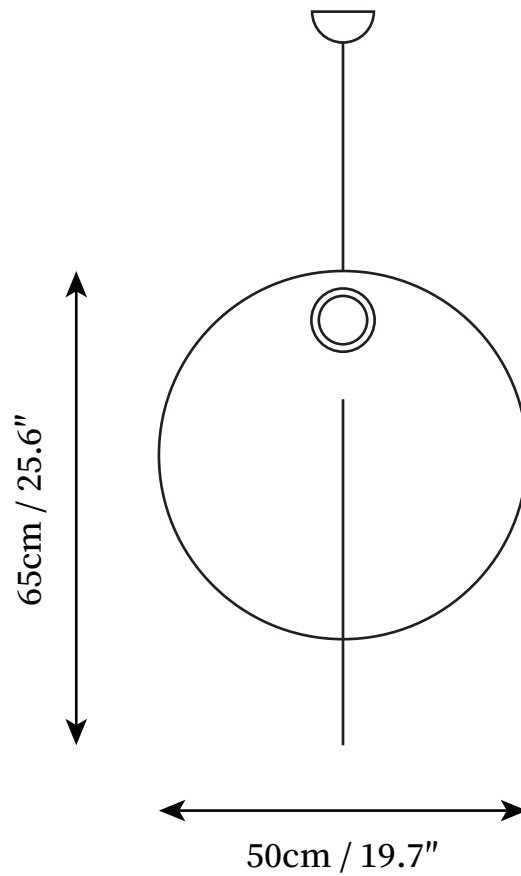

## SPECIFICATION DETAILS

\*For custom options, consult factory for details

<b>Fixture Dimensions</b>	D 15.8" x H 21.7"
<b>Light source</b>	E27
<b>Wattage</b>	40W
<b>Voltage</b>	AC 110-240V
<b>Color Temperature</b>	Based on the purchase of light bulbs
<b>CRI(Ra)</b>	80CRI
<b>Mounting</b>	Ceiling
<b>Driver Required</b>	NO
<b>Optional Color Temps</b>	Buy bulbs as needed
<b>LED Rated Life</b>	Based on bulb life (we do not supply bulbs)
<b>Dimming</b>	Dimming is not supported
<b>Finishes</b>	White
<b>Shade Details</b>	White
<b>Material</b>	Cocoon, Steel
<b>Wire Length</b>	78.7"
<b>Wire Type</b>	Transparent Coaxial Wire

## SPECIFICATION DETAILS

\*For custom options, consult factory for details

<b>Fixture Dimensions</b>	D 19.7" x H 25.6"
<b>Light source</b>	E27
<b>Wattage</b>	40W
<b>Voltage</b>	AC 110-240V
<b>Color Temperature</b>	Based on the purchase of light bulbs
<b>CRI(Ra)</b>	80CRI
<b>Mounting</b>	Ceiling
<b>Driver Required</b>	NO
<b>Optional Color Temps</b>	Buy bulbs as needed
<b>LED Rated Life</b>	Based on bulb life (we do not supply bulbs)
<b>Dimming</b>	Dimming is not supported
<b>Finishes</b>	White
<b>Shade Details</b>	White
<b>Material</b>	Cocoon, Steel
<b>Wire Length</b>	78.7"
<b>Wire Type</b>	Transparent Coaxial Wire

## SPECIFICATION DETAILS

\*For custom options, consult factory for details

<b>Fixture Dimensions</b>	D 26.8" x H 32.7"
<b>Light source</b>	E27
<b>Wattage</b>	40W
<b>Voltage</b>	AC 110-240V
<b>Color Temperature</b>	Based on the purchase of light bulbs
<b>CRI(Ra)</b>	80CRI
<b>Mounting</b>	Ceiling
<b>Driver Required</b>	NO
<b>Optional Color Temps</b>	Buy bulbs as needed
<b>LED Rated Life</b>	Based on bulb life (we do not supply bulbs)
<b>Dimming</b>	Dimming is not supported
<b>Finishes</b>	White
<b>Shade Details</b>	White
<b>Material</b>	Cocoon, Steel
<b>Wire Length</b>	78.7"
<b>Wire Type</b>	Transparent Coaxial Wire