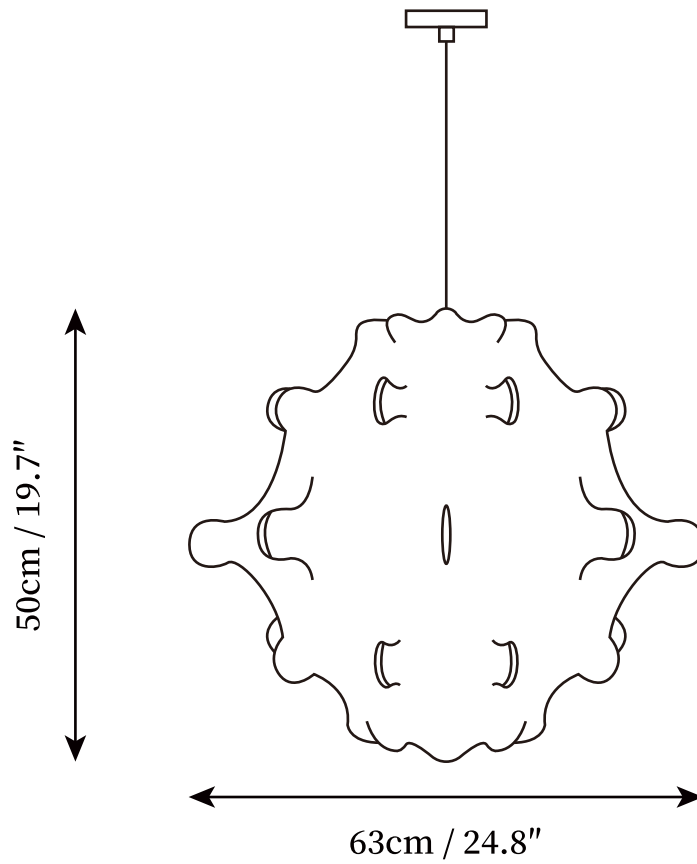

SPECIFICATION SHEET

SPECIFICATION DETAILS

*For custom options, consult factory for details

Fixture Dimensions	D 24.8" x H 19.7"
Light source	E26 or E27 (bulb not included)
Wattage	MAX 40W incandescent bulb or LED equivalent.
Voltage	AC 110-240V
Mounting	Hardwired.
Dimming	Compatible with dimmable bulbs (bulb not included)
Control method	Compatible with common wall switches(not included)
Finishes	White
Shade Details	White
Material	Cocoon, Steel
Wire Length	The standard length of the suspended wire is 59 "(150 cm) and the length is adjustable.