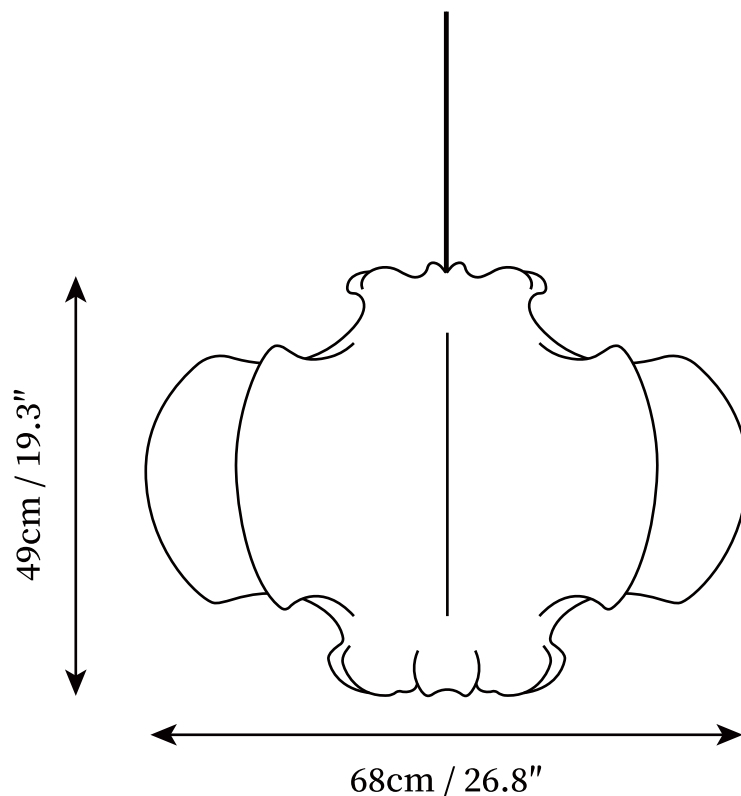

SPECIFICATION SHEET

SPECIFICATION DETAILS

*For custom options, consult factory for details

Fixture Dimensions	D 26.8" x H 19.3"
Light source	E26 or E27. (bulb not included).
Wattage	MAX 40W incandescent bulb or LED equivalent.
Voltage	AC 110-240V
Mounting	Hardwired.
Dimming	Compatible with dimmable bulbs (bulb not included)
Control method	Compatible with common wall switches(not included)
Finishes	White
Shade Details	White
Material	Cocoon, Steel
Wire Length	The standard length of the cord is 59" (150 cm), the length is adjustable.
