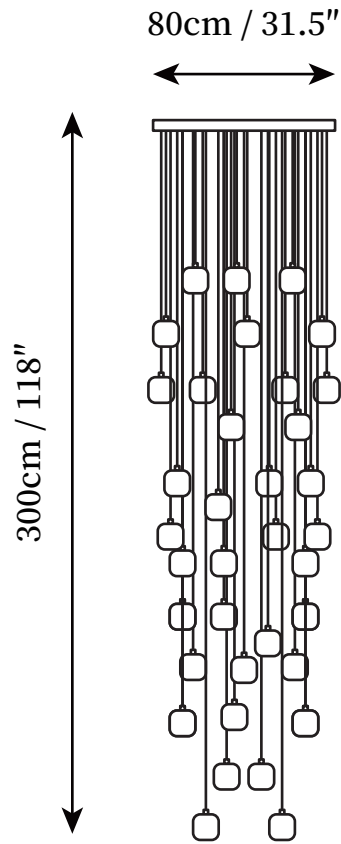

SPECIFICATION SHEET

SPECIFICATION DETAILS

*For custom options, consult factory for details

Fixture Dimensions	36heads D 31.5" x H 118"
Light source	G4
Wattage	2W (Single light)
Voltage	AC 110-240V
Color Temperature	Based on the purchase of light bulbs
CRI(Ra)	80CRI
Mounting	Ceiling
Driver Required	NO
Optional Color Temps	Buy bulbs as needed
LED Rated Life	Based on bulb life (we do not supply bulbs)
Dimming	Dimming is not supported
Finishes	Chrome
Shade Details	Clear, Amber, Smoke Grey
Material	Metal, Glass crystal, Iron
Wire Length	78.7"
Wire Type	Transparent Coaxial Wire