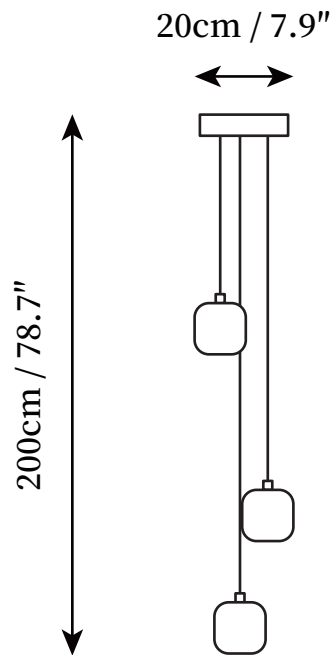

## SPECIFICATION DETAILS

\*For custom options, consult factory for details

<b>Fixture Dimensions</b>	D 4.7" x H 4.3"
<b>Light source</b>	G4
<b>Wattage</b>	2W (Single light)
<b>Voltage</b>	AC 110-240V
<b>Color Temperature</b>	Based on the purchase of light bulbs
<b>CRI(Ra)</b>	80CRI
<b>Mounting</b>	Ceiling
<b>Driver Required</b>	NO
<b>Optional Color Temps</b>	Buy bulbs as needed
<b>LED Rated Life</b>	Based on bulb life (we do not supply bulbs)
<b>Dimming</b>	Dimming is not supported
<b>Finishes</b>	Chrome
<b>Shade Details</b>	Clear, Amber, Smoke Grey
<b>Material</b>	Metal, Glass crystal, Iron
<b>Wire Length</b>	78.7"
<b>Wire Type</b>	Transparent Coaxial Wire

## SPECIFICATION DETAILS

\*For custom options, consult factory for details

<b>Fixture Dimensions</b>	3heads D 7.9" x H 78.7"
<b>Light source</b>	G4
<b>Wattage</b>	2W (Single light)
<b>Voltage</b>	AC 110-240V
<b>Color Temperature</b>	Based on the purchase of light bulbs
<b>CRI(Ra)</b>	80CRI
<b>Mounting</b>	Ceiling
<b>Driver Required</b>	NO
<b>Optional Color Temps</b>	Buy bulbs as needed
<b>LED Rated Life</b>	Based on bulb life (we do not supply bulbs)
<b>Dimming</b>	Dimming is not supported
<b>Finishes</b>	Chrome
<b>Shade Details</b>	Clear, Amber, Smoke Grey
<b>Material</b>	Metal, Glass crystal, Iron
<b>Wire Length</b>	78.7"
<b>Wire Type</b>	Transparent Coaxial Wire