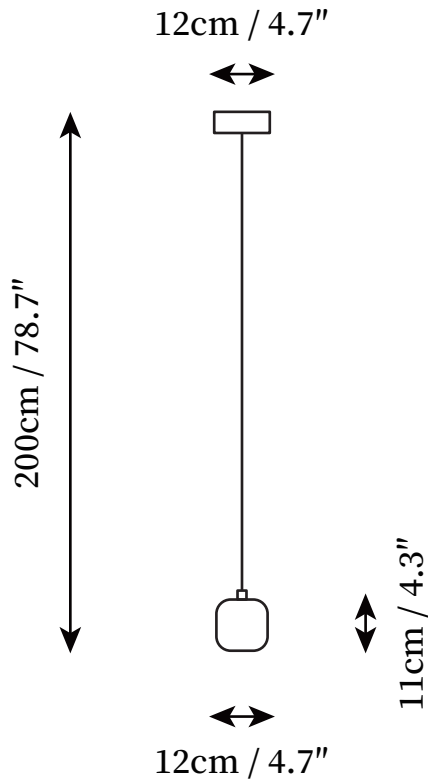

## SPECIFICATION DETAILS

\*For custom options, consult factory for details

<b>Fixture Dimensions</b>	D 4.7" x H 4.3"
<b>Light source</b>	G4
<b>Wattage</b>	2W (Single light)
<b>Voltage</b>	AC 110-240V
<b>Color Temperature</b>	Based on the purchase of light bulbs
<b>CRI(Ra)</b>	80CRI
<b>Mounting</b>	Ceiling
<b>Driver Required</b>	NO
<b>Optional Color Temps</b>	Buy bulbs as needed
<b>LED Rated Life</b>	Based on bulb life (we do not supply bulbs)
<b>Dimming</b>	Dimming is not supported
<b>Finishes</b>	Chrome
<b>Shade Details</b>	Clear, Amber, Smoke Grey
<b>Material</b>	Metal, Glass crystal, Iron
<b>Wire Length</b>	78.7"
<b>Wire Type</b>	Transparent Coaxial Wire

## SPECIFICATION DETAILS

\*For custom options, consult factory for details

<b>Fixture Dimensions</b>	3heads D 7.9" x H 78.7"
<b>Light source</b>	G4
<b>Wattage</b>	2W (Single light)
<b>Voltage</b>	AC 110-240V
<b>Color Temperature</b>	Based on the purchase of light bulbs
<b>CRI(Ra)</b>	80CRI
<b>Mounting</b>	Ceiling
<b>Driver Required</b>	NO
<b>Optional Color Temps</b>	Buy bulbs as needed
<b>LED Rated Life</b>	Based on bulb life (we do not supply bulbs)
<b>Dimming</b>	Dimming is not supported
<b>Finishes</b>	Chrome
<b>Shade Details</b>	Clear, Amber, Smoke Grey
<b>Material</b>	Metal, Glass crystal, Iron
<b>Wire Length</b>	78.7"
<b>Wire Type</b>	Transparent Coaxial Wire