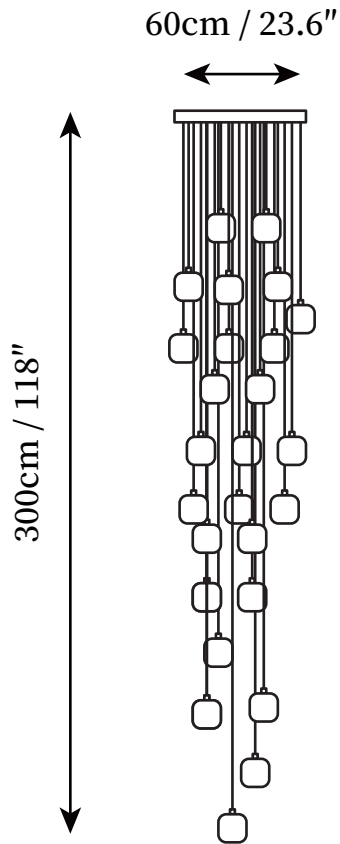

SPECIFICATION SHEET

SPECIFICATION DETAILS

*For custom options, consult factory for details

Fixture Dimensions	26heads D 23.6" x H 118"
Light source	G4
Wattage	2W (Single light)
Voltage	AC 110-240V
Color Temperature	Based on the purchase of light bulbs
CRI(Ra)	80CRI
Mounting	Ceiling
Driver Required	NO
Optional Color Temps	Buy bulbs as needed
LED Rated Life	Based on bulb life (we do not supply bulbs)
Dimming	Dimming is not supported
Finishes	Chrome
Shade Details	Clear, Amber, Smoke Grey
Material	Metal, Glass crystal, Iron
Wire Length	78.7"
Wire Type	Transparent Coaxial Wire