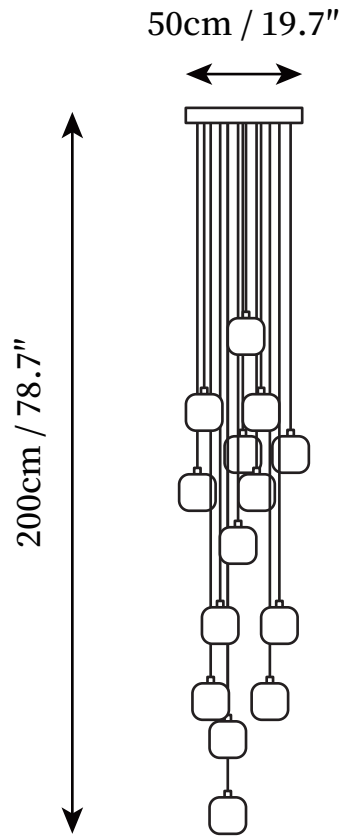

SPECIFICATION SHEET

SPECIFICATION DETAILS

*For custom options, consult factory for details

Fixture Dimensions	14heads D 19.7" x H 78.7"
Light source	G4
Wattage	2W (Single light)
Voltage	AC 110-240V
Color Temperature	Based on the purchase of light bulbs
CRI(Ra)	80CRI
Mounting	Ceiling
Driver Required	NO
Optional Color Temps	Buy bulbs as needed
LED Rated Life	Based on bulb life (we do not supply bulbs)
Dimming	Dimming is not supported
Finishes	Chrome
Shade Details	Clear, Amber, Smoke Grey
Material	Metal, Glass crystal, Iron
Wire Length	78.7"
Wire Type	Transparent Coaxial Wire