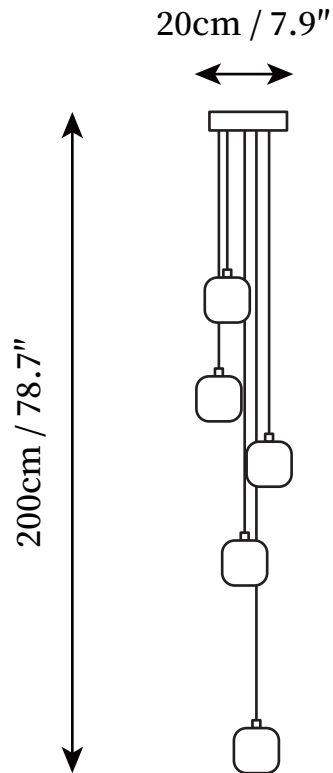

SPECIFICATION SHEET

SPECIFICATION DETAILS

*For custom options, consult factory for details

Fixture Dimensions	5heads D 7.9" x H 78.7"
Light source	G4
Wattage	2W (Single light)
Voltage	AC 110-240V
Color Temperature	Based on the purchase of light bulbs
CRI(Ra)	80CRI
Mounting	Ceiling
Driver Required	NO
Optional Color Temps	Buy bulbs as needed
LED Rated Life	Based on bulb life (we do not supply bulbs)
Dimming	Dimming is not supported
Finishes	Chrome
Shade Details	Clear, Amber, Smoke Grey
Material	Metal, Glass crystal, Iron
Wire Length	78.7"
Wire Type	Transparent Coaxial Wire