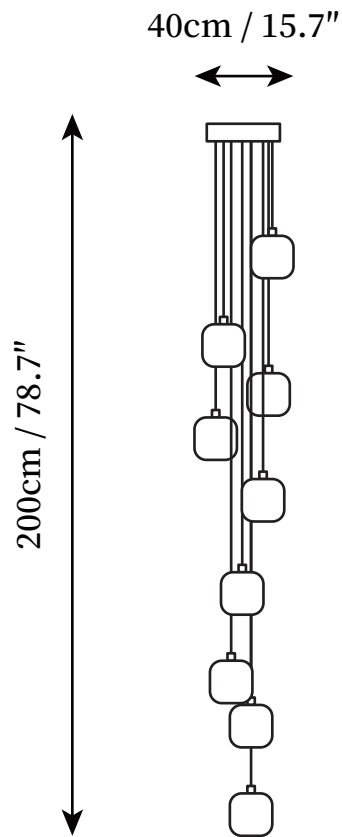

SPECIFICATION SHEET

SPECIFICATION DETAILS

*For custom options, consult factory for details

Fixture Dimensions	9heads D 15.7" x H 78.7"
Light source	G4
Wattage	2W (Single light)
Voltage	AC 110-240V
Color Temperature	Based on the purchase of light bulbs
CRI(Ra)	80CRI
Mounting	Ceiling
Driver Required	NO
Optional Color Temps	Buy bulbs as needed
LED Rated Life	Based on bulb life (we do not supply bulbs)
Dimming	Dimming is not supported
Finishes	Chrome
Shade Details	Clear, Amber, Smoke Grey
Material	Metal, Glass crystal, Iron
Wire Length	78.7"
Wire Type	Transparent Coaxial Wire