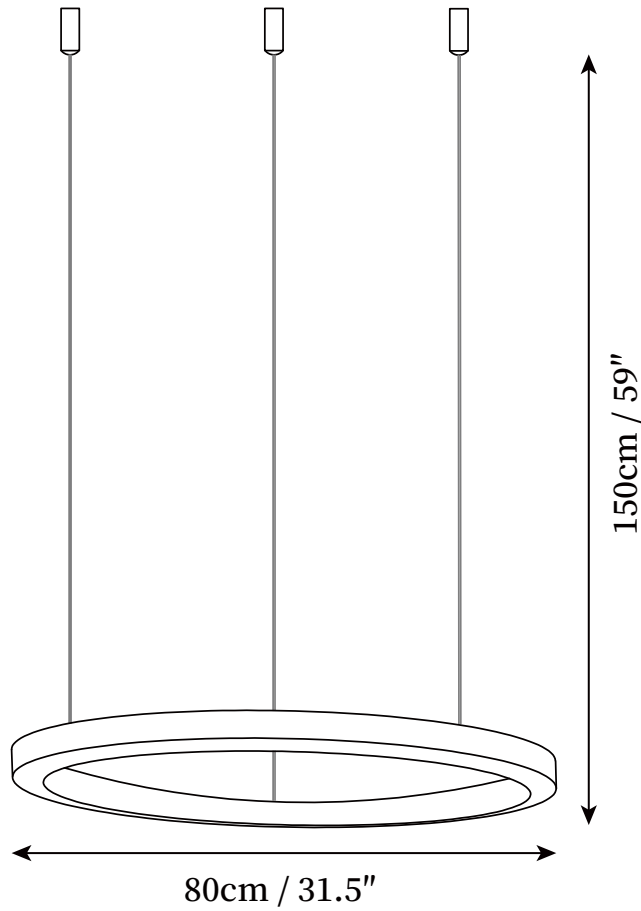

SPECIFICATION SHEET

SPECIFICATION DETAILS

*For custom options, consult factory for details

Fixture Dimensions	Ø 15.8"
Light source	Integrated LED
Wattage	~ 10W
Voltage	AC 110-240V
Dimming	Not supported
CRI(Ra)	90+ CRI
Mounting	Hardwired.
LED Rated Life	30000 hours
Color Temperature	Warm Light (3000K), Neutral Light (4000K), Cool Light (6000K)
Control method	Compatible with common wall switches (not included)
Finishes	Antique Bronze.
Shadow Details	White.
Material	Metal, Stainless steel, Acrylic.
Wire Length	The standard length of the cord is 59" (150 cm), the length is adjustable.

SPECIFICATION SHEET

SPECIFICATION DETAILS

*For custom options, consult factory for details

Fixture Dimensions	Ø 19.7"
Light source	Integrated LED
Wattage	~ 15W
Voltage	AC 110-240V
Dimming	Not supported
CRI(Ra)	90+ CRI
Mounting	Hardwired.
LED Rated Life	30000 hours
Color Temperature	Warm Light (3000K), Neutral Light (4000K), Cool Light (6000K)
Control method	Compatible with common wall switches(not included)
Finishes	Antique Bronze.
Shadow Details	White.
Material	Metal, Stainless steel, Acrylic.
Wire Length	The standard length of the cord is 59" (150 cm), the length is adjustable.

SPECIFICATION SHEET

SPECIFICATION DETAILS

*For custom options, consult factory for details

Fixture Dimensions	Ø 31.5"
Light source	Integrated LED
Wattage	~ 25W
Voltage	AC 110-240V
Dimming	Not supported
CRI(Ra)	90+ CRI
Mounting	Hardwired.
LED Rated Life	30000 hours
Color Temperature	Warm Light (3000K), Neutral Light (4000K), Cool Light (6000K)
Control method	Compatible with common wall switches(not included)
Finishes	Antique Bronze.
Shadow Details	White.
Material	Metal, Stainless steel, Acrylic.
Wire Length	The standard length of the cord is 59" (150 cm), the length is adjustable.