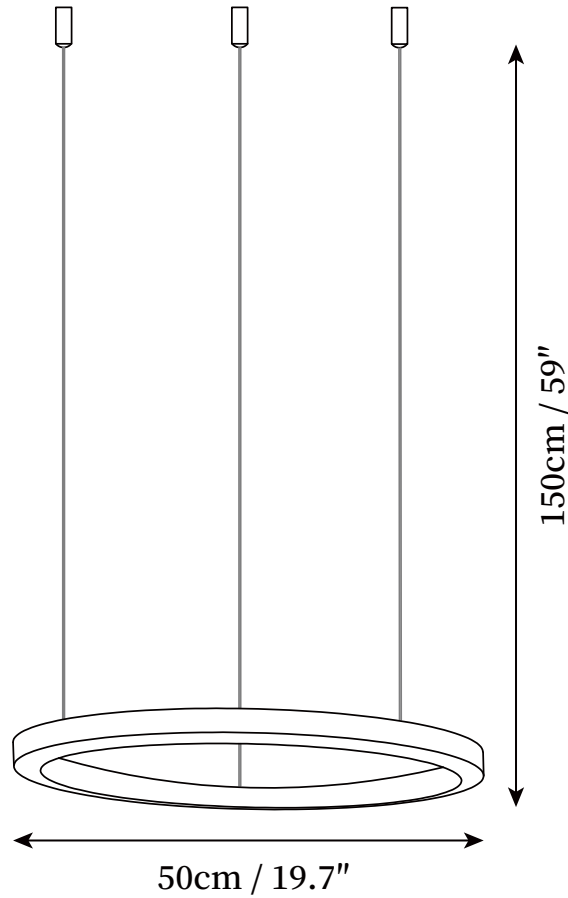

SPECIFICATION SHEET

SPECIFICATION DETAILS

*For custom options, consult factory for details

Fixture Dimensions	Ø 15.8"
Light source	Integrated LED
Wattage	~ 10W
Voltage	AC 110-240V
Dimming	Not supported
CRI(Ra)	90+ CRI
Mounting	Hardwired.
LED Rated Life	30000 hours
Color Temperature	Warm Light (3000K), Neutral Light (4000K), Cool Light (6000K)
Control method	Compatible with common wall switches (not included)
Finishes	Antique Bronze.
Shadow Details	White.
Material	Metal, Stainless steel, Acrylic.
Wire Length	The standard length of the cord is 59" (150 cm), the length is adjustable.

SPECIFICATION SHEET

SPECIFICATION DETAILS

*For custom options, consult factory for details

Fixture Dimensions	Ø 19.7"
Light source	Integrated LED
Wattage	~ 15W
Voltage	AC 110-240V
Dimming	Not supported
CRI(Ra)	90+ CRI
Mounting	Hardwired.
LED Rated Life	30000 hours
Color Temperature	Warm Light (3000K), Neutral Light (4000K), Cool Light (6000K)
Control method	Compatible with common wall switches(not included)
Finishes	Antique Bronze.
Shadow Details	White.
Material	Metal, Stainless steel, Acrylic.
Wire Length	The standard length of the cord is 59" (150 cm), the length is adjustable.

SPECIFICATION SHEET

SPECIFICATION DETAILS

*For custom options, consult factory for details

Fixture Dimensions	Ø 31.5"
Light source	Integrated LED
Wattage	~ 25W
Voltage	AC 110-240V
Dimming	Not supported
CRI(Ra)	90+ CRI
Mounting	Hardwired.
LED Rated Life	30000 hours
Color Temperature	Warm Light (3000K), Neutral Light (4000K), Cool Light (6000K)
Control method	Compatible with common wall switches(not included)
Finishes	Antique Bronze.
Shadow Details	White.
Material	Metal, Stainless steel, Acrylic.
Wire Length	The standard length of the cord is 59" (150 cm), the length is adjustable.