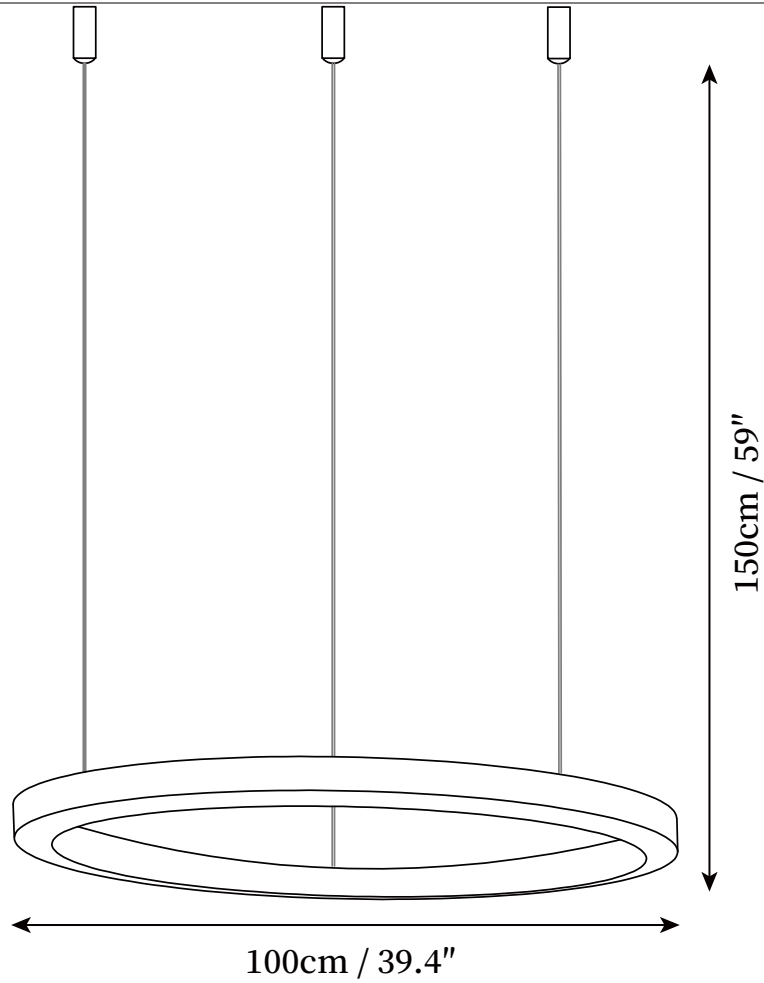

SPECIFICATION SHEET

SPECIFICATION DETAILS

*For custom options, consult factory for details

Fixture Dimensions	Ø 39.4"
Light source	Integrated LED
Wattage	~ 30W
Voltage	AC 110-240V
Dimming	Not supported
CRI(Ra)	90+ CRI
Mounting	Hardwired.
LED Rated Life	30000 hours
Color Temperature	Warm Light (3000K), Neutral Light (4000K), Cool Light (6000K)
Control method	Compatible with common wall switches (not included)
Finishes	Antique Bronze.
Shadow Details	White.
Material	Metal, Stainless steel, Acrylic.
Wire Length	The standard length of the cord is 59" (150 cm), the length is adjustable.