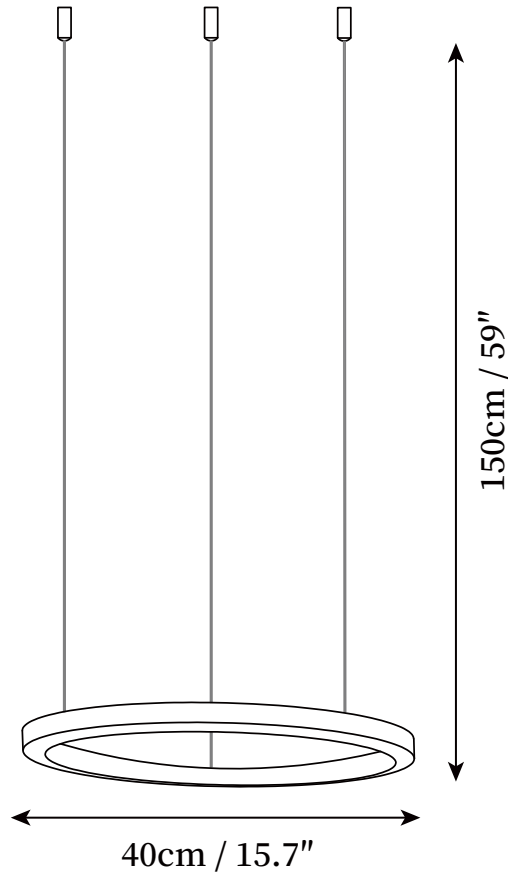

SPECIFICATION SHEET

SPECIFICATION DETAILS

*For custom options, consult factory for details

Fixture Dimensions	Ø 15.8"
Light source	Integrated LED
Wattage	~ 10W
Voltage	AC 110-240V
Dimming	Not supported
CRI(Ra)	90+ CRI
Mounting	Hardwired.
LED Rated Life	30000 hours
Color Temperature	Warm Light (3000K), Neutral Light (4000K), Cool Light (6000K)
Control method	Compatible with common wall switches (not included)
Finishes	Antique Bronze.
Shadow Details	White.
Material	Metal, Stainless steel, Acrylic.
Wire Length	The standard length of the cord is 59" (150 cm), the length is adjustable.

SPECIFICATION SHEET

SPECIFICATION DETAILS

*For custom options, consult factory for details

Fixture Dimensions	Ø 19.7"
Light source	Integrated LED
Wattage	~ 15W
Voltage	AC 110-240V
Dimming	Not supported
CRI(Ra)	90+ CRI
Mounting	Hardwired.
LED Rated Life	30000 hours
Color Temperature	Warm Light (3000K), Neutral Light (4000K), Cool Light (6000K)
Control method	Compatible with common wall switches(not included)
Finishes	Antique Bronze.
Shadow Details	White.
Material	Metal, Stainless steel, Acrylic.
Wire Length	The standard length of the cord is 59" (150 cm), the length is adjustable.

SPECIFICATION SHEET

SPECIFICATION DETAILS

*For custom options, consult factory for details

Fixture Dimensions	Ø 31.5"
Light source	Integrated LED
Wattage	~ 25W
Voltage	AC 110-240V
Dimming	Not supported
CRI(Ra)	90+ CRI
Mounting	Hardwired.
LED Rated Life	30000 hours
Color Temperature	Warm Light (3000K), Neutral Light (4000K), Cool Light (6000K)
Control method	Compatible with common wall switches(not included)
Finishes	Antique Bronze.
Shadow Details	White.
Material	Metal, Stainless steel, Acrylic.
Wire Length	The standard length of the cord is 59" (150 cm), the length is adjustable.