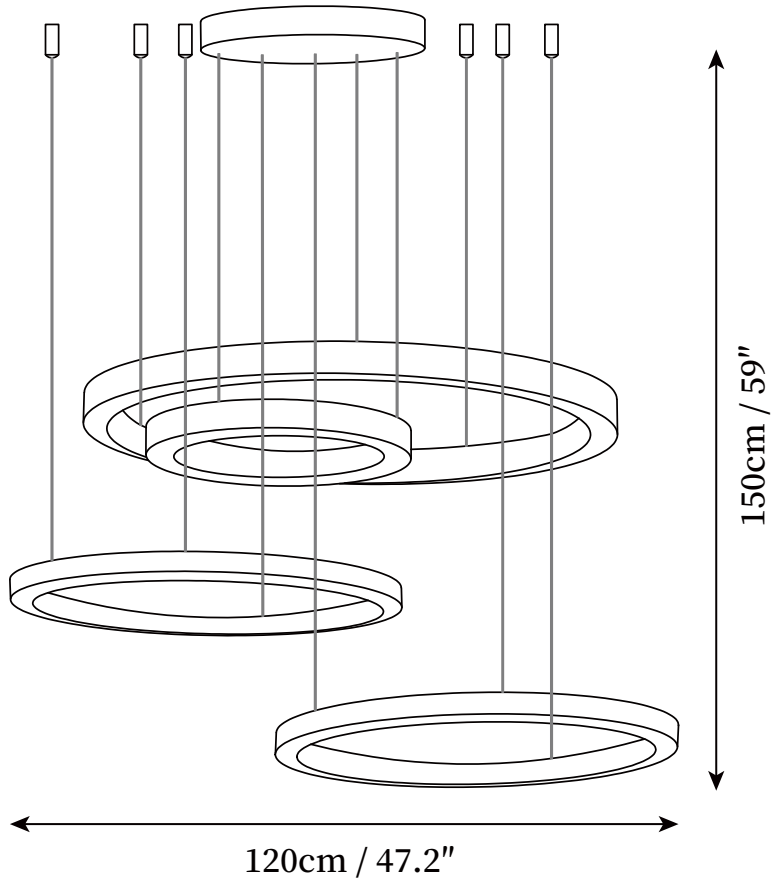

SPECIFICATION SHEET

SPECIFICATION DETAILS

*For custom options, consult factory for details

Fixture Dimensions	Ø 31.5"
Light source	Integrated LED
Wattage	~ 25W
Voltage	AC 110-240V
Dimming	Not supported
CRI(Ra)	90+ CRI
Mounting	Hardwired.
LED Rated Life	30000 hours
Color Temperature	Warm Light (3000K), Neutral Light (4000K), Cool Light (6000K)
Control method	Compatible with common wall switches(not included)
Finishes	Antique Bronze.
Shadow Details	White.
Material	Metal, Stainless steel, Acrylic.
Wire Length	The standard length of the cord is 59" (150 cm), the length is adjustable.

SPECIFICATION SHEET

SPECIFICATION DETAILS

*For custom options, consult factory for details

Fixture Dimensions	Ø 39.4"
Light source	Integrated LED
Wattage	~ 30W
Voltage	AC 110-240V
Dimming	Not supported
CRI(Ra)	90+ CRI
Mounting	Hardwired.
LED Rated Life	30000 hours
Color Temperature	Warm Light (3000K), Neutral Light (4000K), Cool Light (6000K)
Control method	Compatible with common wall switches (not included)
Finishes	Antique Bronze.
Shadow Details	White.
Material	Metal, Stainless steel, Acrylic.
Wire Length	The standard length of the cord is 59" (150 cm), the length is adjustable.

SPECIFICATION SHEET

SPECIFICATION DETAILS

*For custom options, consult factory for details

Fixture Dimensions	D 40cm+60cm+80cm+100cm
Light source	Integrated LED
Wattage	~ 70W
Voltage	AC 110-240V
Dimming	Not supported
CRI(Ra)	90+ CRI
Mounting	Hardwired.
LED Rated Life	30000 hours
Color Temperature	Warm Light (3000K), Neutral Light (4000K), Cool Light (6000K)
Control method	Compatible with common wall switches(not included)
Finishes	Antique Bronze.
Shadow Details	White.
Material	Metal, Stainless steel, Acrylic.
Wire Length	The standard length of the cord is 59" (150 cm), the length is adjustable.