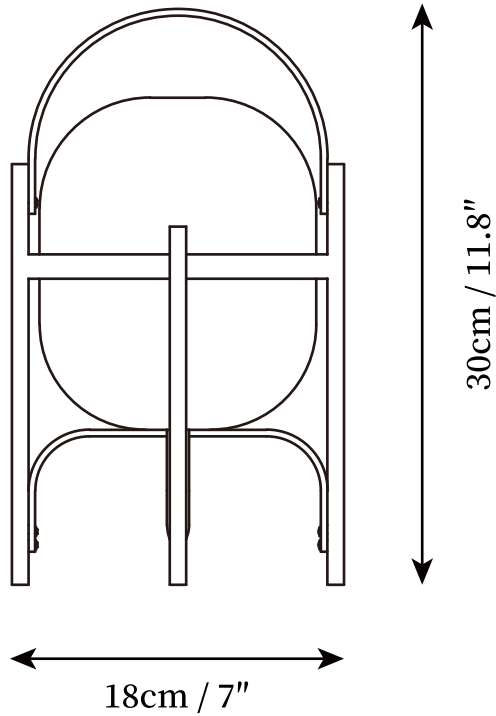

SPECIFICATION SHEET

SPECIFICATION DETAILS

*For custom options, consult factory for details

Fixture Dimensions	D 7" x H 11.8"
Light source	E14 / E26 or E27 (bulb not included)
Wattage	MAX 40W incandescent bulb or LED equivalent.
Voltage	AC 110-240V
Dimming	Compatible with dimmable bulbs (bulb not included)
Control method	In line ON / OFF switch.
Finishes	Ash Wood, Walnut Wood.
Shade Details	White.
Material	Wood, Glass.
Cord Length	Supplied with switched plug cord, length ~59" (150cm).

SPECIFICATION SHEET

SPECIFICATION DETAILS

*For custom options, consult factory for details

Fixture Dimensions	D 9.8" x H 16.1"
Light source	E14 / E26 or E27 (bulb not included)
Wattage	MAX 40W incandescent bulb or LED equivalent.
Voltage	AC 110-240V
Dimming	Compatible with dimmable bulbs (bulb not included)
Control method	In line ON / OFF switch.
Finishes	Ash Wood, Walnut Wood.
Shade Details	White.
Material	Wood, Glass.
Cord Length	Supplied with switched plug cord, length ~59" (150cm).

SPECIFICATION SHEET

SPECIFICATION DETAILS

*For custom options, consult factory for details

Fixture Dimensions	D 11.8" x H 20.4"
Light source	E14 / E26 or E27 (bulb not included)
Wattage	MAX 40W incandescent bulb or LED equivalent.
Voltage	AC 110-240V
Dimming	Compatible with dimmable bulbs (bulb not included)
Control method	In line ON / OFF switch.
Finishes	Ash Wood, Walnut Wood.
Shade Details	White.
Material	Wood, Glass.
Cord Length	Supplied with switched plug cord, length ~59" (150cm).
