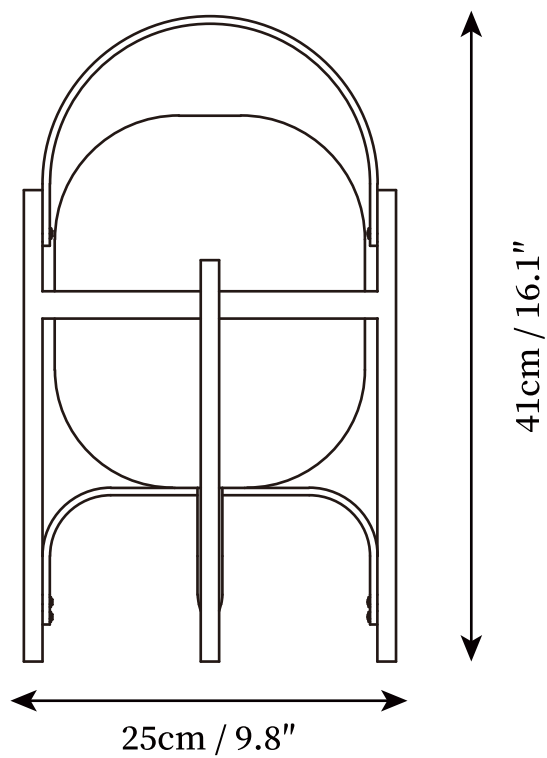

SPECIFICATION SHEET

SPECIFICATION DETAILS

*For custom options, consult factory for details

Fixture Dimensions	D 7" x H 11.8"
Light source	E14 / E26 or E27 (bulb not included)
Wattage	MAX 40W incandescent bulb or LED equivalent.
Voltage	AC 110-240V
Dimming	Compatible with dimmable bulbs (bulb not included)
Control method	In line ON / OFF switch.
Finishes	Ash Wood, Walnut Wood.
Shade Details	White.
Material	Wood, Glass.
Cord Length	Supplied with switched plug cord, length ~59" (150cm).

SPECIFICATION SHEET

SPECIFICATION DETAILS

*For custom options, consult factory for details

Fixture Dimensions	D 9.8" x H 16.1"
Light source	E14 / E26 or E27 (bulb not included)
Wattage	MAX 40W incandescent bulb or LED equivalent.
Voltage	AC 110-240V
Dimming	Compatible with dimmable bulbs (bulb not included)
Control method	In line ON / OFF switch.
Finishes	Ash Wood, Walnut Wood.
Shade Details	White.
Material	Wood, Glass.
Cord Length	Supplied with switched plug cord, length ~59" (150cm).

SPECIFICATION SHEET

SPECIFICATION DETAILS

*For custom options, consult factory for details

Fixture Dimensions	D 11.8" x H 20.4"
Light source	E14 / E26 or E27 (bulb not included)
Wattage	MAX 40W incandescent bulb or LED equivalent.
Voltage	AC 110-240V
Dimming	Compatible with dimmable bulbs (bulb not included)
Control method	In line ON / OFF switch.
Finishes	Ash Wood, Walnut Wood.
Shade Details	White.
Material	Wood, Glass.
Cord Length	Supplied with switched plug cord, length ~59" (150cm).
