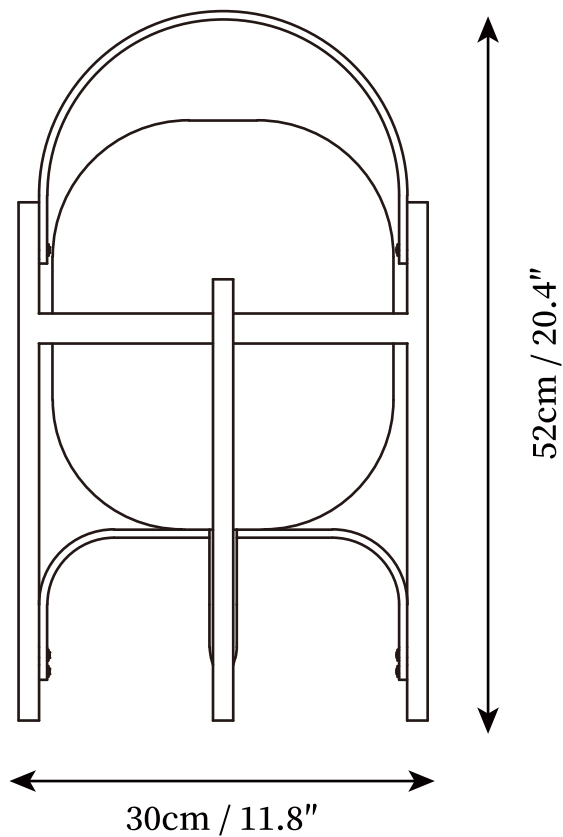

SPECIFICATION SHEET

SPECIFICATION DETAILS

*For custom options, consult factory for details

Fixture Dimensions	D 7" x H 11.8"
Light source	E14 / E26 or E27 (bulb not included)
Wattage	MAX 40W incandescent bulb or LED equivalent.
Voltage	AC 110-240V
Dimming	Compatible with dimmable bulbs (bulb not included)
Control method	In line ON / OFF switch.
Finishes	Ash Wood, Walnut Wood.
Shade Details	White.
Material	Wood, Glass.
Cord Length	Supplied with switched plug cord, length ~59" (150cm).

SPECIFICATION SHEET

SPECIFICATION DETAILS

*For custom options, consult factory for details

Fixture Dimensions	D 9.8" x H 16.1"
Light source	E14 / E26 or E27 (bulb not included)
Wattage	MAX 40W incandescent bulb or LED equivalent.
Voltage	AC 110-240V
Dimming	Compatible with dimmable bulbs (bulb not included)
Control method	In line ON / OFF switch.
Finishes	Ash Wood, Walnut Wood.
Shade Details	White.
Material	Wood, Glass.
Cord Length	Supplied with switched plug cord, length ~59" (150cm).

SPECIFICATION SHEET

SPECIFICATION DETAILS

*For custom options, consult factory for details

Fixture Dimensions	D 11.8" x H 20.4"
Light source	E14 / E26 or E27 (bulb not included)
Wattage	MAX 40W incandescent bulb or LED equivalent.
Voltage	AC 110-240V
Dimming	Compatible with dimmable bulbs (bulb not included)
Control method	In line ON / OFF switch.
Finishes	Ash Wood, Walnut Wood.
Shade Details	White.
Material	Wood, Glass.
Cord Length	Supplied with switched plug cord, length ~59" (150cm).
