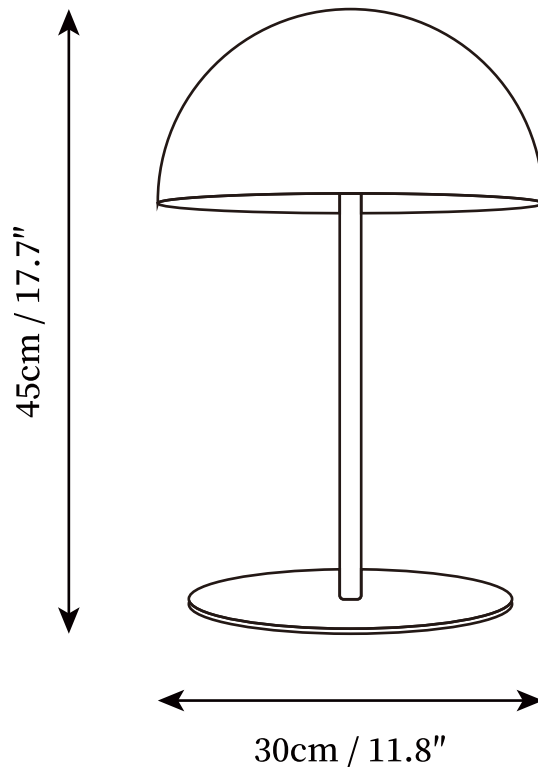

SPECIFICATION SHEET

SPECIFICATION DETAILS

*For custom options, consult factory for details

Fixture Dimensions	D 11.8" x H 17.7"
Light source	E12 or E14. (bulb not included)
Wattage	MAX 15W incandescent bulb or LED equivalent.
Voltage	AC 110-240V
Dimming	Compatible with dimmable bulbs (bulb not included)
Control method	In line ON / OFF switch.
Finishes	Gold, White, Pink, Copper+White.
Shade Details	Gold, White, Pink.
Material	Metal, Acrylic, Iron.
Cord Length	Supplied with switched plug cord, length ~59" (150cm).