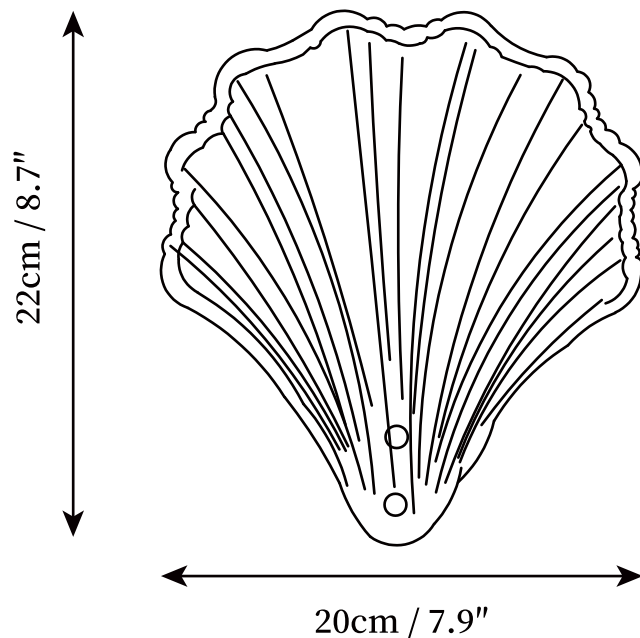

SPECIFICATION SHEET

SPECIFICATION DETAILS

*For custom options, consult factory for details

Fixture Dimensions	D 7.9"x H 8.7"
Light source	E14. (bulb not included)
Wattage	MAX 15W incandescent bulb or LED equivalent.
Voltage	AC 110-240V
Mounting	Hardwired.
Dimming	Compatible with dimmable bulbs (bulb not included)
Control method	Compatible with common wall switches (not included)
Finishes	Brass.
Shade Details	Amber.
Material	Brass, Glass