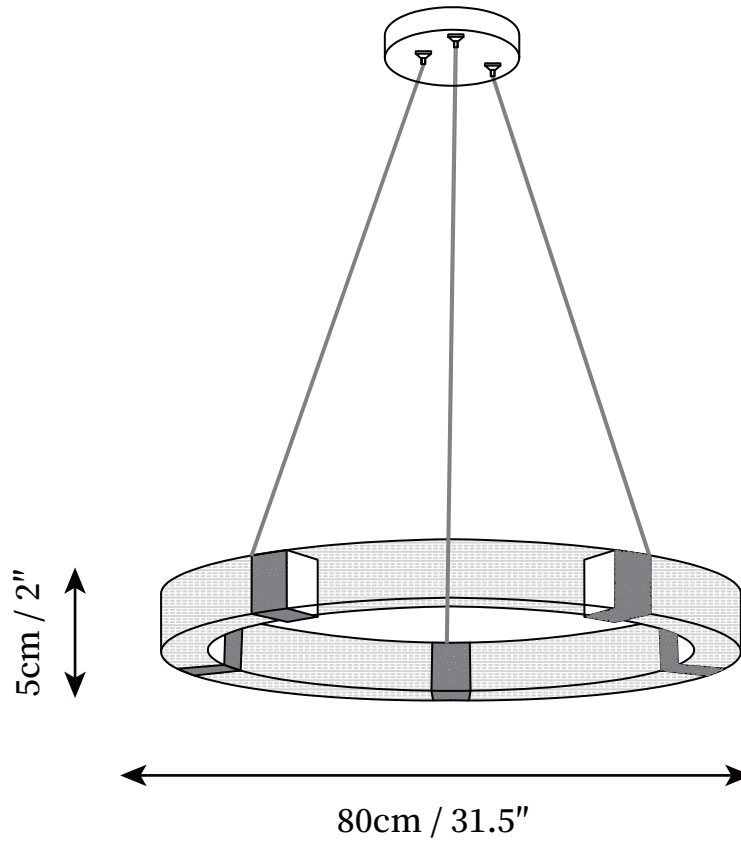

## SPECIFICATION DETAILS

\*For custom options, consult factory for details

<b>Fixture Dimensions</b>	D 25.6" x H 2"
<b>Light source</b>	Integrated LED
<b>Wattage</b>	~32W
<b>Voltage</b>	AC 110-240V
<b>Color Temperature</b>	3000k
<b>CRI(Ra)</b>	80CRI
<b>Mounting</b>	Ceiling
<b>Driver Required</b>	NO
<b>Optional Color Temps</b>	Warm White (3000K), Cool White (6000K), Daylight (4000K)
<b>LED Rated Life</b>	30000hours
<b>Dimming</b>	Dimming is not supported
<b>Finishes</b>	Brass
<b>Shade Details</b>	Clear
<b>Material</b>	Brass, Acrylic
<b>Wire Length</b>	39.4"
<b>Wire Type</b>	White Coaxial Wire

## SPECIFICATION DETAILS

\*For custom options, consult factory for details

<b>Fixture Dimensions</b>	D 31.5" x H 2"
<b>Light source</b>	Integrated LED
<b>Wattage</b>	~32W
<b>Voltage</b>	AC 110-240V
<b>Color Temperature</b>	3000k
<b>CRI(Ra)</b>	80CRI
<b>Mounting</b>	Ceiling
<b>Driver Required</b>	NO
<b>Optional Color Temps</b>	Warm White (3000K), Cool White (6000K), Daylight (4000K)
<b>LED Rated Life</b>	30000hours
<b>Dimming</b>	Dimming is not supported
<b>Finishes</b>	Brass
<b>Shade Details</b>	Clear
<b>Material</b>	Brass, Acrylic
<b>Wire Length</b>	39.4"
<b>Wire Type</b>	White Coaxial Wire

## SPECIFICATION DETAILS

\*For custom options, consult factory for details

<b>Fixture Dimensions</b>	D 25.6" + D 31.5" x H 59"
<b>Light source</b>	Integrated LED
<b>Wattage</b>	~32W
<b>Voltage</b>	AC 110-240V
<b>Color Temperature</b>	3000k
<b>CRI(Ra)</b>	80CRI
<b>Mounting</b>	Ceiling
<b>Driver Required</b>	NO
<b>Optional Color Temps</b>	Warm White (3000K), Cool White (6000K), Daylight (4000K)
<b>LED Rated Life</b>	30000hours
<b>Dimming</b>	Dimming is not supported
<b>Finishes</b>	Brass
<b>Shade Details</b>	Clear
<b>Material</b>	Brass, Acrylic
<b>Wire Length</b>	39.4"
<b>Wire Type</b>	White Coaxial Wire