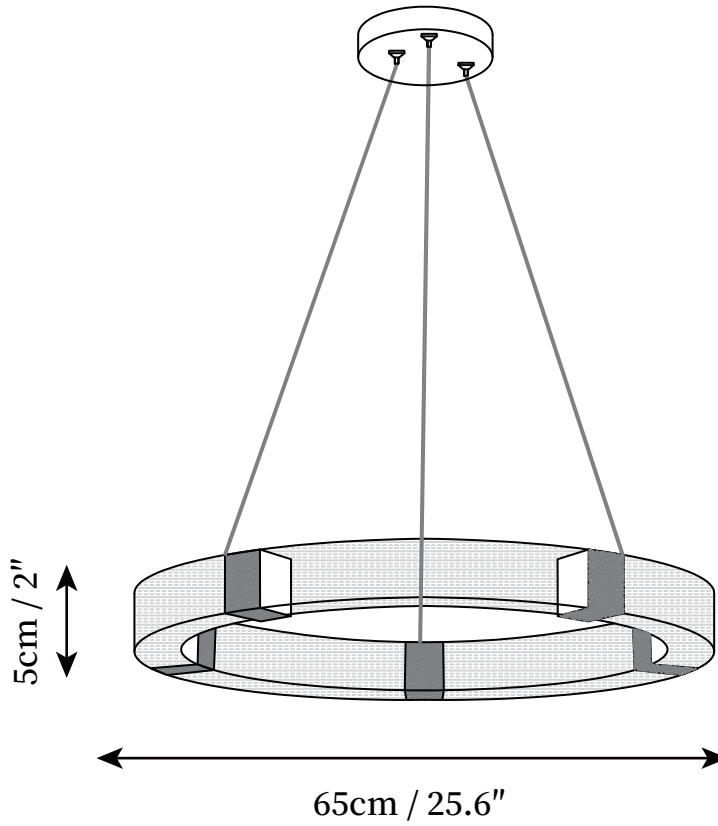

## SPECIFICATION DETAILS

\*For custom options, consult factory for details

<b>Fixture Dimensions</b>	D 25.6" x H 2"
<b>Light source</b>	Integrated LED
<b>Wattage</b>	~32W
<b>Voltage</b>	AC 110-240V
<b>Color Temperature</b>	3000k
<b>CRI(Ra)</b>	80CRI
<b>Mounting</b>	Ceiling
<b>Driver Required</b>	NO
<b>Optional Color Temps</b>	Warm White (3000K), Cool White (6000K), Daylight (4000K)
<b>LED Rated Life</b>	30000hours
<b>Dimming</b>	Dimming is not supported
<b>Finishes</b>	Brass
<b>Shade Details</b>	Clear
<b>Material</b>	Brass, Acrylic
<b>Wire Length</b>	39.4"
<b>Wire Type</b>	White Coaxial Wire

## SPECIFICATION DETAILS

\*For custom options, consult factory for details

<b>Fixture Dimensions</b>	D 31.5" x H 2"
<b>Light source</b>	Integrated LED
<b>Wattage</b>	~32W
<b>Voltage</b>	AC 110-240V
<b>Color Temperature</b>	3000k
<b>CRI(Ra)</b>	80CRI
<b>Mounting</b>	Ceiling
<b>Driver Required</b>	NO
<b>Optional Color Temps</b>	Warm White (3000K), Cool White (6000K), Daylight (4000K)
<b>LED Rated Life</b>	30000hours
<b>Dimming</b>	Dimming is not supported
<b>Finishes</b>	Brass
<b>Shade Details</b>	Clear
<b>Material</b>	Brass, Acrylic
<b>Wire Length</b>	39.4"
<b>Wire Type</b>	White Coaxial Wire

## SPECIFICATION DETAILS

\*For custom options, consult factory for details

<b>Fixture Dimensions</b>	D 25.6" + D 31.5" x H 59"
<b>Light source</b>	Integrated LED
<b>Wattage</b>	~32W
<b>Voltage</b>	AC 110-240V
<b>Color Temperature</b>	3000k
<b>CRI(Ra)</b>	80CRI
<b>Mounting</b>	Ceiling
<b>Driver Required</b>	NO
<b>Optional Color Temps</b>	Warm White (3000K), Cool White (6000K), Daylight (4000K)
<b>LED Rated Life</b>	30000hours
<b>Dimming</b>	Dimming is not supported
<b>Finishes</b>	Brass
<b>Shade Details</b>	Clear
<b>Material</b>	Brass, Acrylic
<b>Wire Length</b>	39.4"
<b>Wire Type</b>	White Coaxial Wire