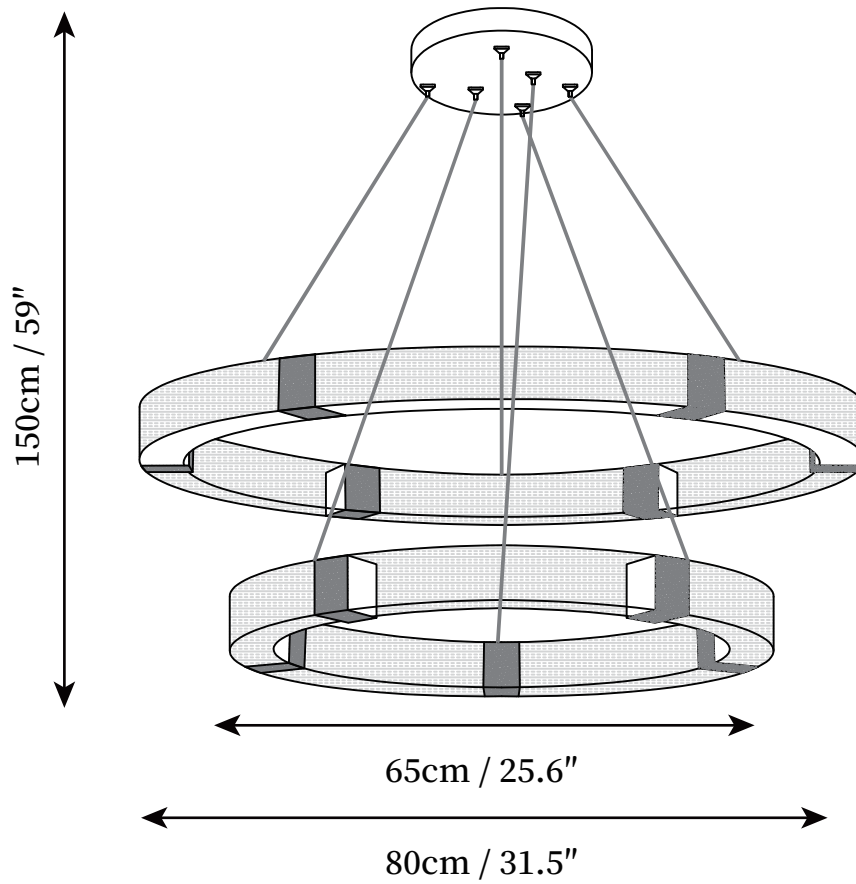

## SPECIFICATION DETAILS

\*For custom options, consult factory for details

<b>Fixture Dimensions</b>	D 25.6" x H 2"
<b>Light source</b>	Integrated LED
<b>Wattage</b>	~32W
<b>Voltage</b>	AC 110-240V
<b>Color Temperature</b>	3000k
<b>CRI(Ra)</b>	80CRI
<b>Mounting</b>	Ceiling
<b>Driver Required</b>	NO
<b>Optional Color Temps</b>	Warm White (3000K), Cool White (6000K), Daylight (4000K)
<b>LED Rated Life</b>	30000hours
<b>Dimming</b>	Dimming is not supported
<b>Finishes</b>	Brass
<b>Shade Details</b>	Clear
<b>Material</b>	Brass, Acrylic
<b>Wire Length</b>	39.4"
<b>Wire Type</b>	White Coaxial Wire

## SPECIFICATION DETAILS

\*For custom options, consult factory for details

<b>Fixture Dimensions</b>	D 31.5" x H 2"
<b>Light source</b>	Integrated LED
<b>Wattage</b>	~32W
<b>Voltage</b>	AC 110-240V
<b>Color Temperature</b>	3000k
<b>CRI(Ra)</b>	80CRI
<b>Mounting</b>	Ceiling
<b>Driver Required</b>	NO
<b>Optional Color Temps</b>	Warm White (3000K), Cool White (6000K), Daylight (4000K)
<b>LED Rated Life</b>	30000hours
<b>Dimming</b>	Dimming is not supported
<b>Finishes</b>	Brass
<b>Shade Details</b>	Clear
<b>Material</b>	Brass, Acrylic
<b>Wire Length</b>	39.4"
<b>Wire Type</b>	White Coaxial Wire

## SPECIFICATION DETAILS

\*For custom options, consult factory for details

<b>Fixture Dimensions</b>	D 25.6" + D 31.5" x H 59"
<b>Light source</b>	Integrated LED
<b>Wattage</b>	~32W
<b>Voltage</b>	AC 110-240V
<b>Color Temperature</b>	3000k
<b>CRI(Ra)</b>	80CRI
<b>Mounting</b>	Ceiling
<b>Driver Required</b>	NO
<b>Optional Color Temps</b>	Warm White (3000K), Cool White (6000K), Daylight (4000K)
<b>LED Rated Life</b>	30000hours
<b>Dimming</b>	Dimming is not supported
<b>Finishes</b>	Brass
<b>Shade Details</b>	Clear
<b>Material</b>	Brass, Acrylic
<b>Wire Length</b>	39.4"
<b>Wire Type</b>	White Coaxial Wire