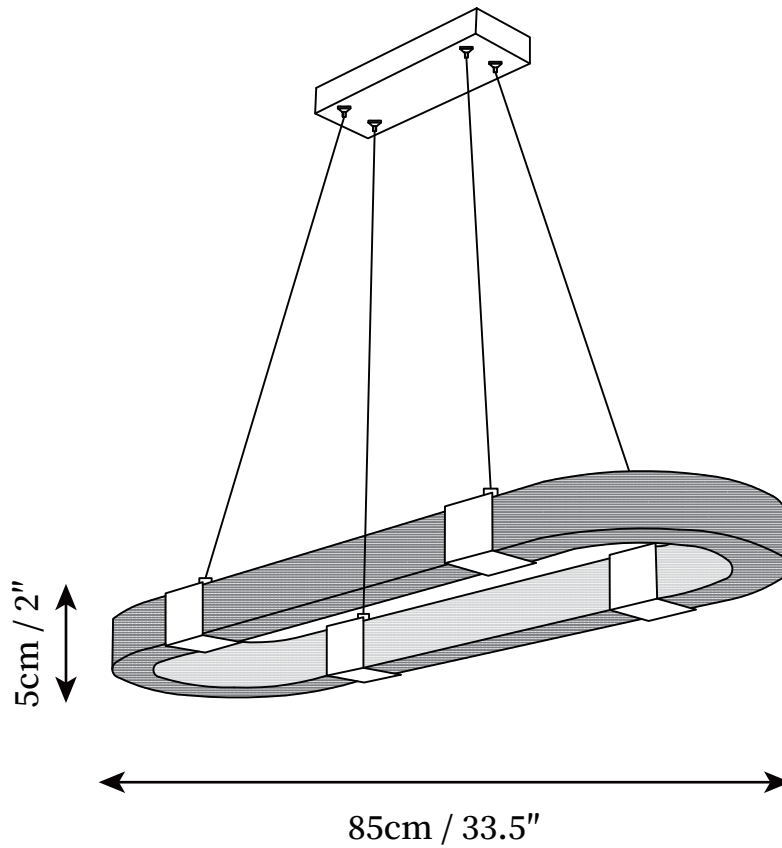

SPECIFICATION SHEET

SPECIFICATION DETAILS

*For custom options, consult factory for details

Fixture Dimensions	L 33.5" x W 9.8" x H 2"
Light source	Integrated LED
Wattage	~32W
Voltage	AC 110-240V
Color Temperature	3000k
CRI(Ra)	80CRI
Mounting	Ceiling
Driver Required	NO
Optional Color Temps	Warm White (3000K), Cool White (6000K), Daylight (4000K)
LED Rated Life	30000hours
Dimming	Dimming is not supported
Finishes	Brass
Shade Details	Clear
Material	Brass, Acrylic
Wire Length	39.4"
Wire Type	White Coaxial Wire