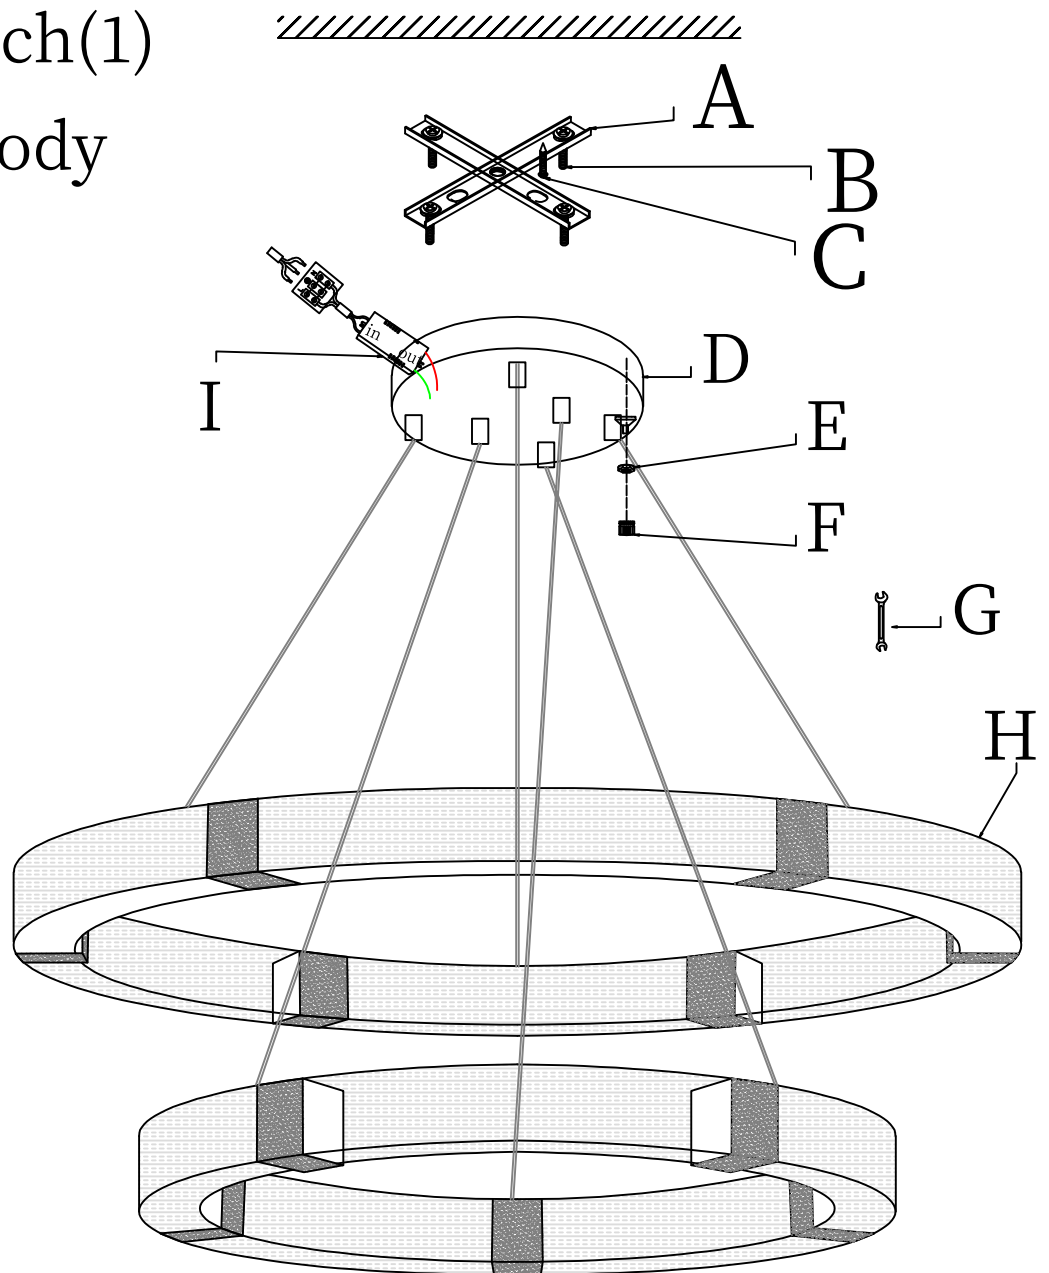

- (A) Mounting Plate(1)
- (B) Connection Rods(6)
- (C) Mounting Screws(12)
- (D) Canopy(1)
- (E) Nuts(4)
- (F) Caps(4)
- (G) T-Wrench(1)
- (H) Lamp Body
- (I) Drive

Installation Hardware Kit			
①	②	③	④
			