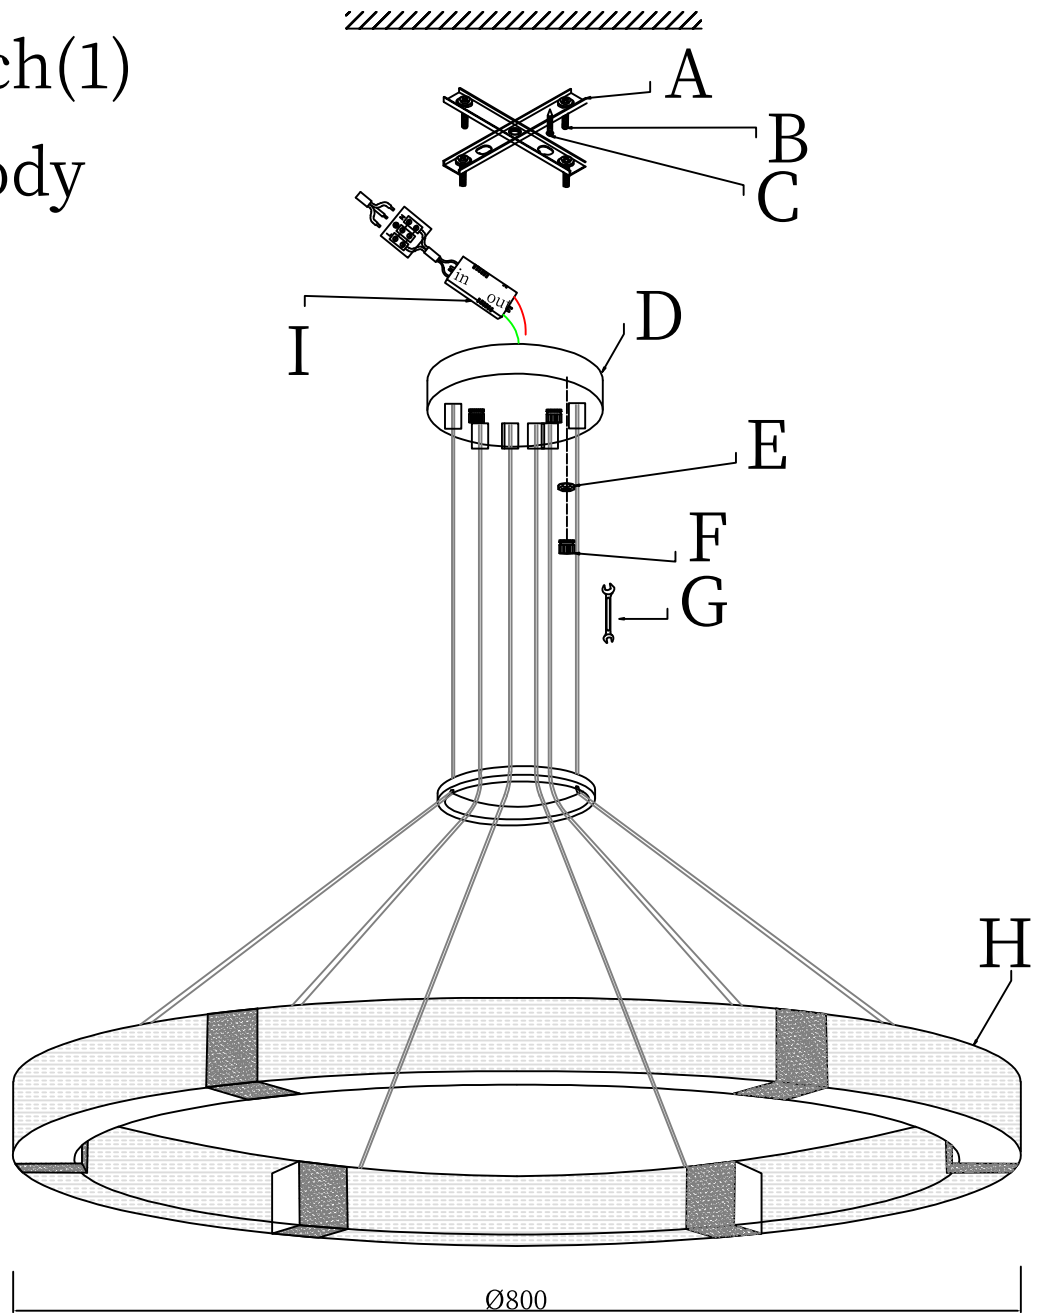

- (A) Mounting Plate(1)
- (B) Connection Rods(6)
- (C) Mounting Screws(12)
- (D) Canopy(1)
- (E) Nuts(4)
- (F) Caps(4)
- (G) T-Wrench(1)
- (H) Lamp Body
- (I) Drive

Installation Hardware Kit			
①	②	③	④
			