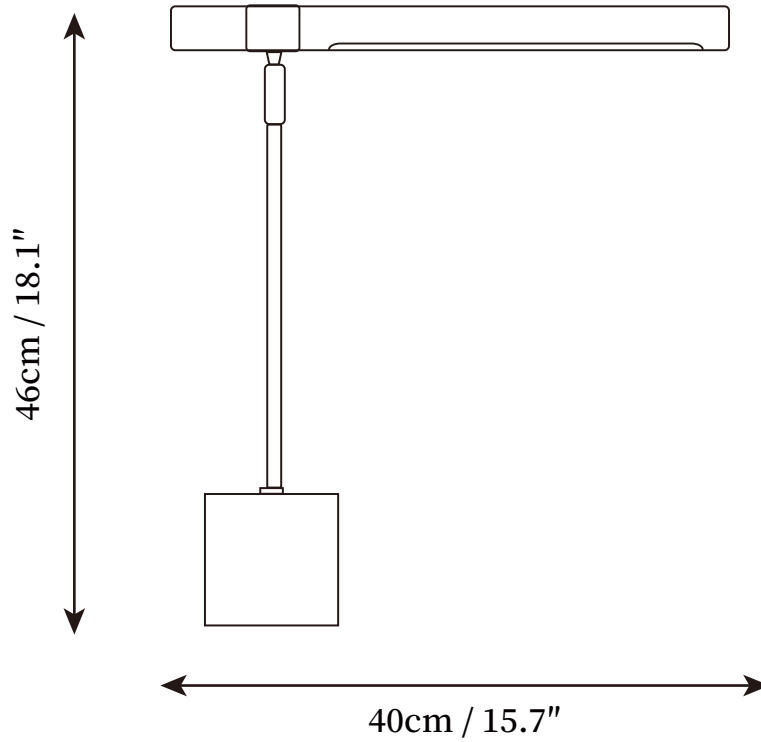

SPECIFICATION SHEET

SPECIFICATION DETAILS

*For custom options, consult factory for details

Fixture Dimensions	W 15.7" x H 18.1"
Light source	Integrated LED
Wattage	~6W
Voltage	AC 110-240V
Dimming	Not supported
CRI(Ra)	90+CRI
Control method	In line ON / OFF switch.
LED Rated Life	30000 hours
Color Temperature	Warm Light (3000K), Neutral Light (4000K), Cool Light (6000K)
Finishes	Gold & Walnut Colour
Shade Details	Walnut Colour
Material	Metal, Acrylic
Cord Length	Supplied with switched plug cord, length ~59" (150cm).