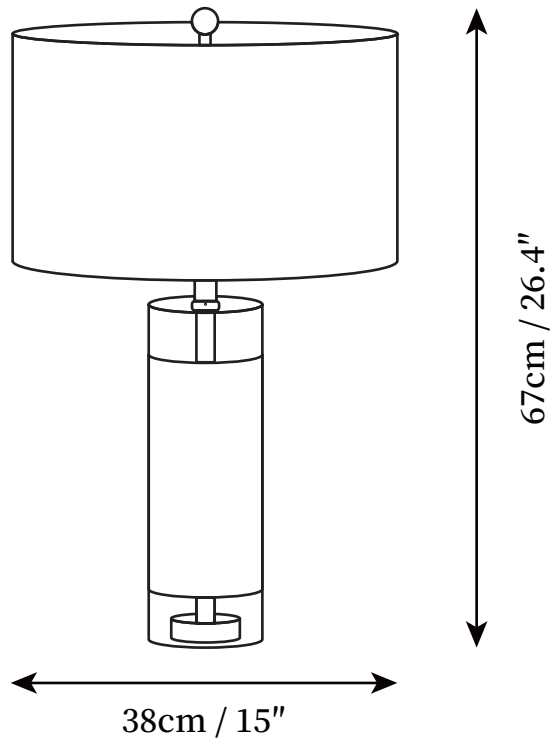

## SPECIFICATION DETAILS

\*For custom options, consult factory for details

<b>Fixture Dimensions</b>	D 15" x H 26.4"
<b>Light source</b>	E27
<b>Wattage</b>	40W
<b>Voltage</b>	AC 110-240V
<b>Color Temperature</b>	Based on the purchase of light bulbs
<b>CRI(Ra)</b>	80CRI
<b>Mounting</b>	Table
<b>Driver Required</b>	NO
<b>Optional Color Temps</b>	Buy bulbs as needed
<b>LED Rated Life</b>	Based on bulb life (we do not supply bulbs)
<b>Dimming</b>	Dimming is not supported
<b>Finishes</b>	Gold
<b>Shade Details</b>	White
<b>Material</b>	Metal, Linen cloth, PMMA
<b>Wire Length</b>	59"
<b>Wire Type</b>	Wires with switch plugs