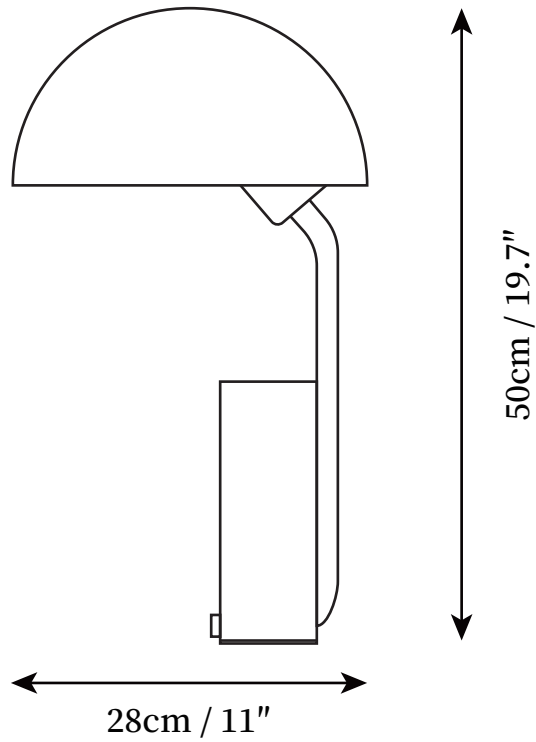

SPECIFICATION SHEET

SPECIFICATION DETAILS

*For custom options, consult factory for details

Fixture Dimensions	D 11" x H 19.7"
Light source	E27
Wattage	40W
Voltage	AC 110-240V
Color Temperature	Based on the purchase of light bulbs
CRI(Ra)	80CRI
Mounting	Table
Driver Required	NO
Optional Color Temps	Buy bulbs as needed
LED Rated Life	Based on bulb life (we do not supply bulbs)
Dimming	Dimming is not supported
Finishes	White, Black, Pink, Hazy Blue
Shade Details	White, Black, Pink, Hazy Blue
Material	Metal
Wire Length	59"
Wire Type	Wires with switch plugs