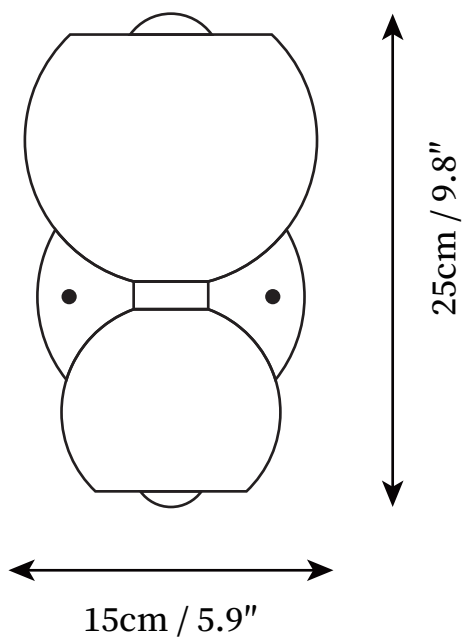

SPECIFICATION SHEET

SPECIFICATION DETAILS

*For custom options, consult factory for details

Fixture Dimensions	D 5.9" x H 9.8"
Light source	E14
Wattage	15W
Voltage	AC 110-240V
Color Temperature	Based on the purchase of light bulbs
CRI(Ra)	80CRI
Mounting	Wall
Driver Required	NO
Optional Color Temps	Buy bulbs as needed
LED Rated Life	Based on bulb life (we do not supply bulbs)
Dimming	Dimming is not supported
Finishes	Satin brass, Blackened brass
Glass Details	White, Chrome
Material	Metal, Glass
Wire Length	NO
Wire Type	NO