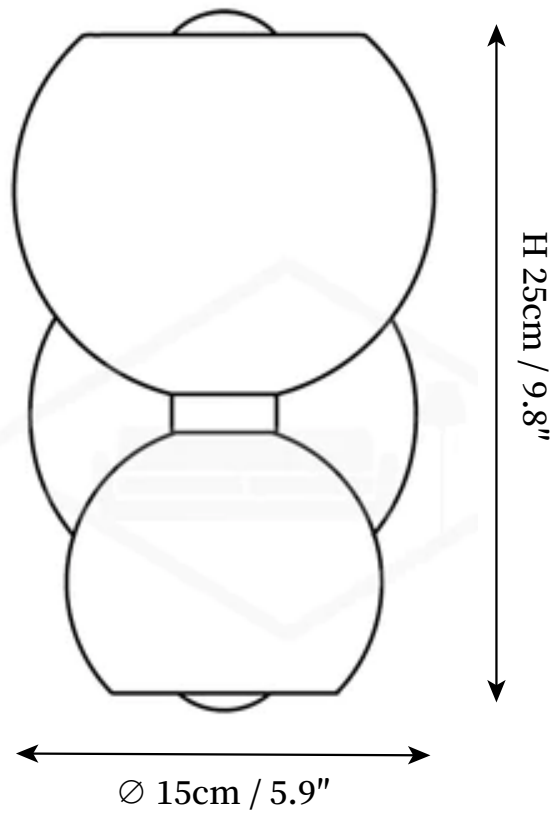

SPECIFICATION SHEET

SPECIFICATION DETAILS

*For custom options, consult factory for details

Fixture Dimensions	D 5.9" x H 9.8"
Light source	E14. (bulb not included)
Wattage	MAX 15W incandescent bulb or LED equivalent.
Voltage	AC 110-240V
Mounting	Hardwired.
Dimming	Compatible with dimmable bulbs (bulb not included)
Control method	Compatible with common wall switches(not included)
Finishes	Satin brass, Blackened brass
Shade Details	Opal, Chrome.
Material	Metal, Glass