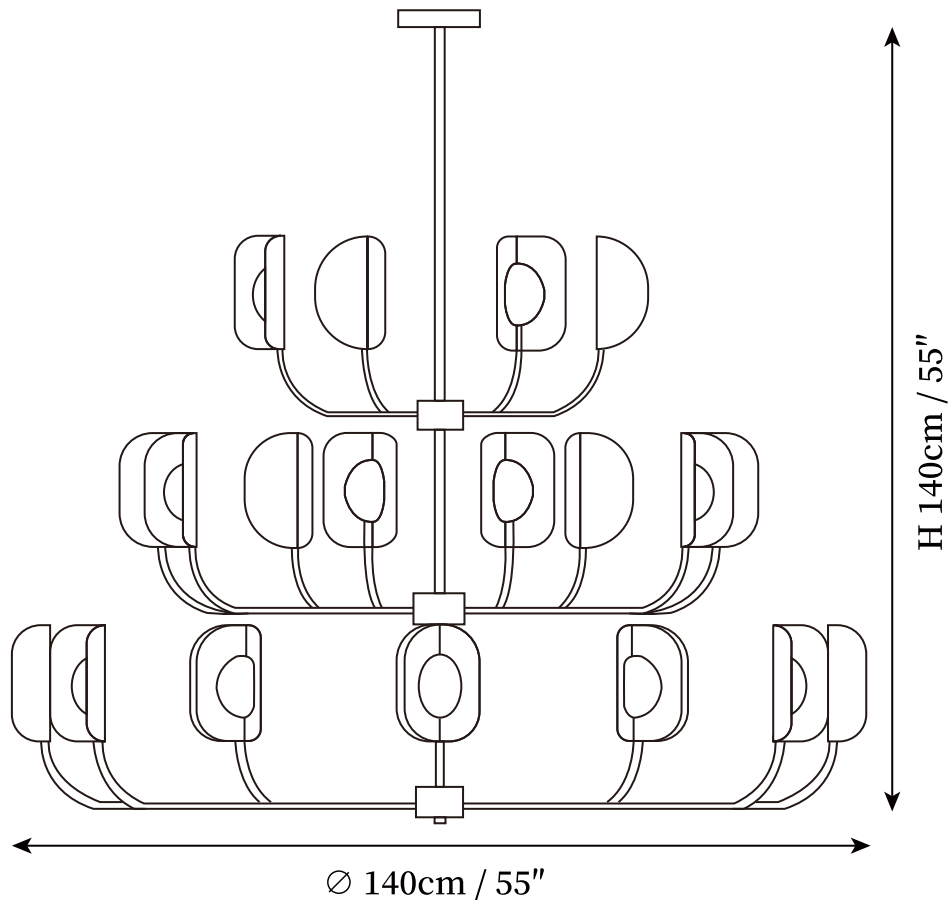

SPECIFICATION DETAILS

*For custom options, consult factory for details

Fixture Dimensions	D 31.5" x H 28.4"
Light source	G9. (bulb not included).
Wattage	~5W incandescent bulb or LED equivalent.
Voltage	AC 110-240V
Mounting	Hardwired.
Dimming	Compatible with dimmable bulbs (bulb not included)
Control method	Compatible with common wall switches (not included)
Finishes	Copper, Rose gold, Black
Shade Details	Frosted white.
Material	Metal, Acrylic
Wire Length	Suspension rod length 50cm/19.7", and can be spliced as needed.

SPECIFICATION SHEET

SPECIFICATION DETAILS

*For custom options, consult factory for details

Fixture Dimensions	D 45.3" x H 39.4"
Light source	G9. (bulb not included).
Wattage	~5W incandescent bulb or LED equivalent.
Voltage	AC 110-240V
Mounting	Hardwired.
Dimming	Compatible with dimmable bulbs (bulb not included)
Control method	Compatible with common wall switches(not included)
Finishes	Copper, Rose gold, Black
Shade Details	Frosted white.
Material	Metal, Acrylic
Wire Length	Suspension rod length 50cm/19.7", and can be spliced as needed.

SPECIFICATION SHEET

SPECIFICATION DETAILS

*For custom options, consult factory for details

Fixture Dimensions	D 55" x H 55"
Light source	G9. (bulb not included).
Wattage	~5W incandescent bulb or LED equivalent.
Voltage	AC 110-240V
Mounting	Hardwired.
Dimming	Compatible with dimmable bulbs (bulb not included)
Control method	Compatible with common wall switches(not included)
Finishes	Copper, Rose gold, Black
Shade Details	Frosted white.
Material	Metal, Acrylic
Wire Length	Suspension rod length 50cm/19.7", and can be spliced as needed.