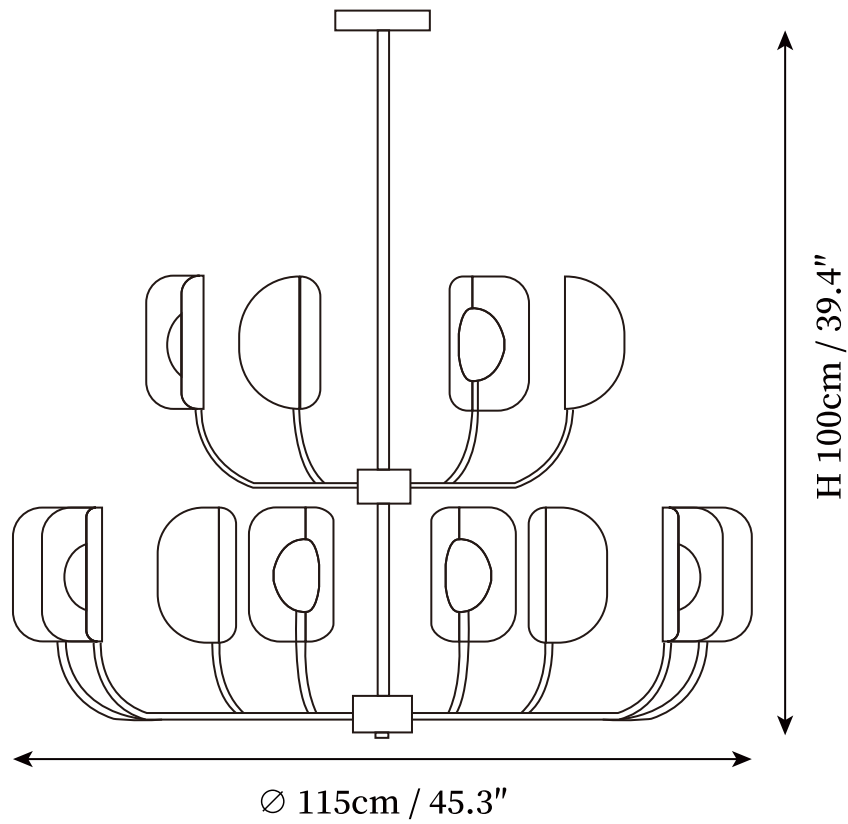

SPECIFICATION DETAILS

*For custom options, consult factory for details

Fixture Dimensions	D 31.5" x H 28.4"
Light source	G9. (bulb not included).
Wattage	~5W incandescent bulb or LED equivalent.
Voltage	AC 110-240V
Mounting	Hardwired.
Dimming	Compatible with dimmable bulbs (bulb not included)
Control method	Compatible with common wall switches (not included)
Finishes	Copper, Rose gold, Black
Shade Details	Frosted white.
Material	Metal, Acrylic
Wire Length	Suspension rod length 50cm/19.7", and can be spliced as needed.

SPECIFICATION SHEET

SPECIFICATION DETAILS

*For custom options, consult factory for details

Fixture Dimensions	D 45.3" x H 39.4"
Light source	G9. (bulb not included).
Wattage	~5W incandescent bulb or LED equivalent.
Voltage	AC 110-240V
Mounting	Hardwired.
Dimming	Compatible with dimmable bulbs (bulb not included)
Control method	Compatible with common wall switches(not included)
Finishes	Copper, Rose gold, Black
Shade Details	Frosted white.
Material	Metal, Acrylic
Wire Length	Suspension rod length 50cm/19.7", and can be spliced as needed.

SPECIFICATION SHEET

SPECIFICATION DETAILS

*For custom options, consult factory for details

Fixture Dimensions	D 55" x H 55"
Light source	G9. (bulb not included).
Wattage	~5W incandescent bulb or LED equivalent.
Voltage	AC 110-240V
Mounting	Hardwired.
Dimming	Compatible with dimmable bulbs (bulb not included)
Control method	Compatible with common wall switches(not included)
Finishes	Copper, Rose gold, Black
Shade Details	Frosted white.
Material	Metal, Acrylic
Wire Length	Suspension rod length 50cm/19.7", and can be spliced as needed.