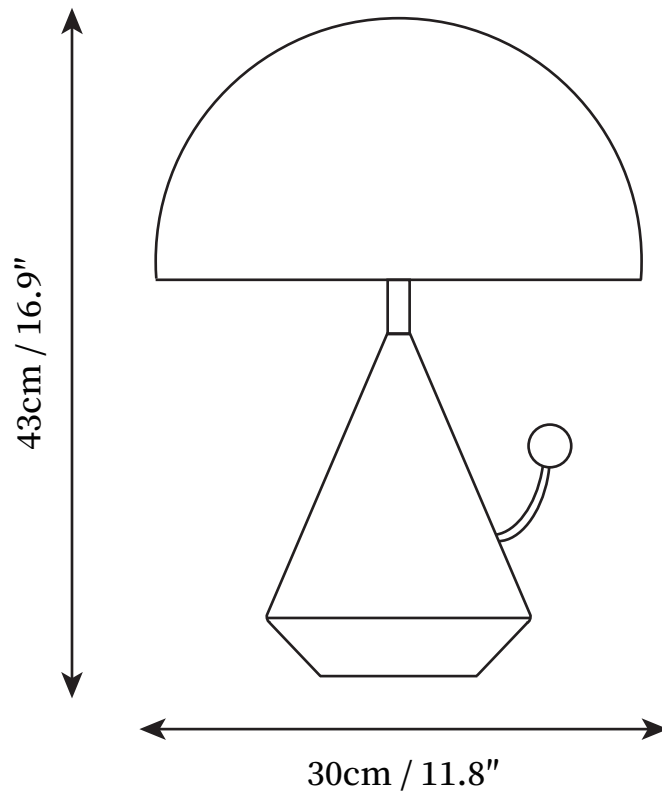

## SPECIFICATION DETAILS

\*For custom options, consult factory for details

<b>Fixture Dimensions</b>	D 11.8" x H 16.9"
<b>Light source</b>	G9
<b>Wattage</b>	5W
<b>Voltage</b>	AC 110-240V
<b>Color Temperature</b>	Based on the purchase of light bulbs
<b>CRI(Ra)</b>	80CRI
<b>Mounting</b>	Table
<b>Driver Required</b>	NO
<b>Optional Color Temps</b>	Buy bulbs as needed
<b>LED Rated Life</b>	Based on bulb life (we do not supply bulbs)
<b>Dimming</b>	Dimming is not supported
<b>Finishes</b>	Black, Blue matte
<b>Shade Details</b>	Pink, Blue matte
<b>Material</b>	Metal
<b>Wire Length</b>	59"
<b>Wire Type</b>	Wire with switch plug