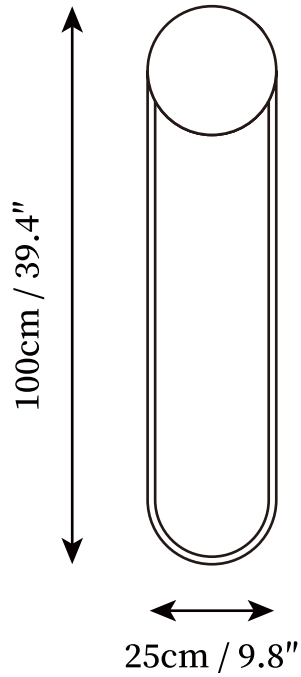

SPECIFICATION SHEET

SPECIFICATION DETAILS

*For custom options, consult factory for details

Fixture Dimensions	D 9.8" x H 22"
Light source	Integrated LED
Wattage	~ 5W
Voltage	AC 110-240V
Dimming	Not supported
CRI(Ra)	90+CRI
Mounting	Hardwired.
LED Rated Life	30000 hours
Color Temperature	Warm Light (3000K), Neutral Light (4000K), Cool Light (6000K)
Control method	Hidden switch or push-button switch.
Finishes	Gold, Matte Black.
Shade Details	White.
Material	Metal, Acrylic.

SPECIFICATION SHEET

SPECIFICATION DETAILS

*For custom options, consult factory for details

Fixture Dimensions	D 9.8" X H 31.5"
Light source	Integrated LED
Wattage	~ 10W
Voltage	AC 110-240V
Dimming	Not supported
CRI(Ra)	90+CRI
Mounting	Hardwired.
LED Rated Life	30000 hours
Color Temperature	Warm Light (3000K), Neutral Light (4000K), Cool Light (6000K)
Control method	Hidden switch or push-button switch.
Finishes	Gold, Matte Black.
Shade Details	White.
Material	Metal, Acrylic.

SPECIFICATION SHEET

SPECIFICATION DETAILS

*For custom options, consult factory for details

Fixture Dimensions	D 9.8" X H 39.4"
Light source	Integrated LED
Wattage	~ 10W
Voltage	AC 110-240V
Dimming	Not supported
CRI(Ra)	90+CRI
Mounting	Hardwired.
LED Rated Life	30000 hours
Color Temperature	Warm Light (3000K), Neutral Light (4000K), Cool Light (6000K)
Control method	Hidden switch or push-button switch.
Finishes	Gold, Matte Black.
Shade Details	White.
Material	Metal, Acrylic.