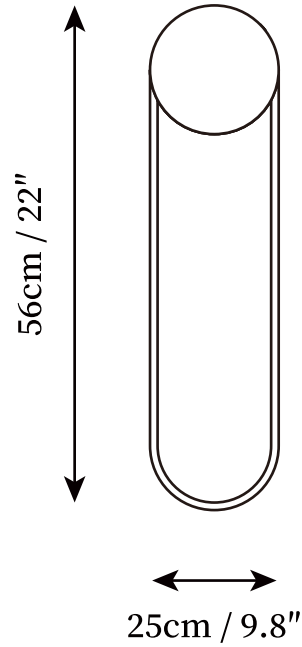

SPECIFICATION SHEET

SPECIFICATION DETAILS

*For custom options, consult factory for details

Fixture Dimensions	D 9.8" x H 22"
Light source	Integrated LED
Wattage	~ 5W
Voltage	AC 110-240V
Dimming	Not supported
CRI(Ra)	90+CRI
Mounting	Hardwired.
LED Rated Life	30000 hours
Color Temperature	Warm Light (3000K), Neutral Light (4000K), Cool Light (6000K)
Control method	Hidden switch or push-button switch.
Finishes	Gold, Matte Black.
Shade Details	White.
Material	Metal, Acrylic.

SPECIFICATION SHEET

SPECIFICATION DETAILS

*For custom options, consult factory for details

Fixture Dimensions	D 9.8" X H 31.5"
Light source	Integrated LED
Wattage	~ 10W
Voltage	AC 110-240V
Dimming	Not supported
CRI(Ra)	90+CRI
Mounting	Hardwired.
LED Rated Life	30000 hours
Color Temperature	Warm Light (3000K), Neutral Light (4000K), Cool Light (6000K)
Control method	Hidden switch or push-button switch.
Finishes	Gold, Matte Black.
Shade Details	White.
Material	Metal, Acrylic.

SPECIFICATION SHEET

SPECIFICATION DETAILS

*For custom options, consult factory for details

Fixture Dimensions	D 9.8" X H 39.4"
Light source	Integrated LED
Wattage	~ 10W
Voltage	AC 110-240V
Dimming	Not supported
CRI(Ra)	90+CRI
Mounting	Hardwired.
LED Rated Life	30000 hours
Color Temperature	Warm Light (3000K), Neutral Light (4000K), Cool Light (6000K)
Control method	Hidden switch or push-button switch.
Finishes	Gold, Matte Black.
Shade Details	White.
Material	Metal, Acrylic.