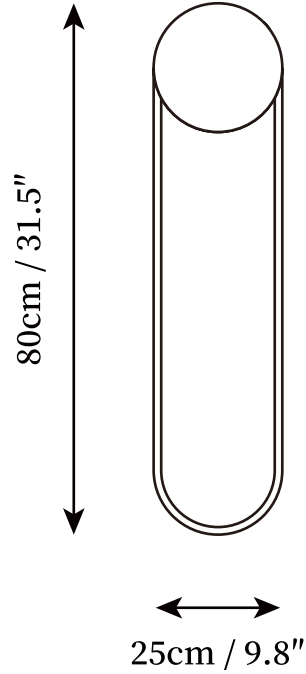

SPECIFICATION SHEET

SPECIFICATION DETAILS

*For custom options, consult factory for details

Fixture Dimensions	D 9.8" x H 22"
Light source	Integrated LED
Wattage	~ 5W
Voltage	AC 110-240V
Dimming	Not supported
CRI(Ra)	90+CRI
Mounting	Hardwired.
LED Rated Life	30000 hours
Color Temperature	Warm Light (3000K), Neutral Light (4000K), Cool Light (6000K)
Control method	Hidden switch or push-button switch.
Finishes	Gold, Matte Black.
Shade Details	White.
Material	Metal, Acrylic.

SPECIFICATION SHEET

SPECIFICATION DETAILS

*For custom options, consult factory for details

Fixture Dimensions	D 9.8" X H 31.5"
Light source	Integrated LED
Wattage	~ 10W
Voltage	AC 110-240V
Dimming	Not supported
CRI(Ra)	90+CRI
Mounting	Hardwired.
LED Rated Life	30000 hours
Color Temperature	Warm Light (3000K), Neutral Light (4000K), Cool Light (6000K)
Control method	Hidden switch or push-button switch.
Finishes	Gold, Matte Black.
Shade Details	White.
Material	Metal, Acrylic.

SPECIFICATION SHEET

SPECIFICATION DETAILS

*For custom options, consult factory for details

Fixture Dimensions	D 9.8" X H 39.4"
Light source	Integrated LED
Wattage	~ 10W
Voltage	AC 110-240V
Dimming	Not supported
CRI(Ra)	90+CRI
Mounting	Hardwired.
LED Rated Life	30000 hours
Color Temperature	Warm Light (3000K), Neutral Light (4000K), Cool Light (6000K)
Control method	Hidden switch or push-button switch.
Finishes	Gold, Matte Black.
Shade Details	White.
Material	Metal, Acrylic.