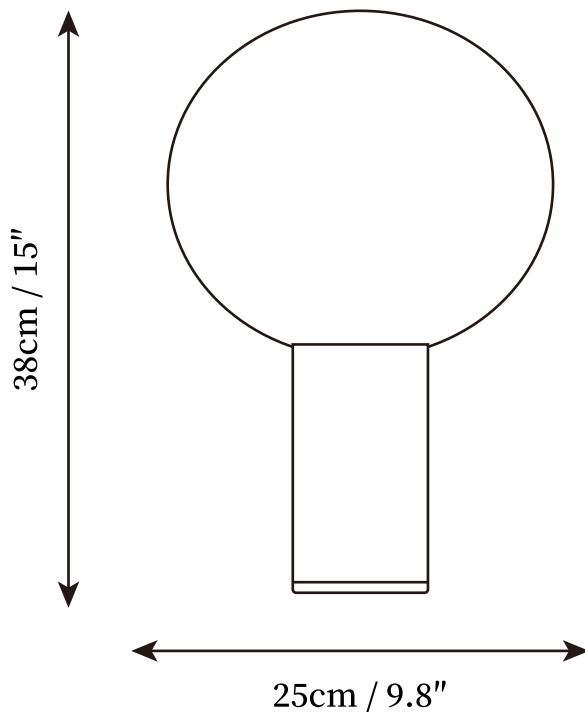

SPECIFICATION SHEET

SPECIFICATION DETAILS

*For custom options, consult factory for details

Fixture Dimensions	D 9.8" x H 15"
Light source	Metal, Glass (bulb not included)
Wattage	MAX 40W incandescent bulb or LED equivalent.
Voltage	AC 110-240V
Dimming	Compatible with dimmable bulbs (bulb not included)
Control method	In line ON / OFF switch.
Finishes	Multicolor
Shade Details	Pink, Blue
Material	Metal, Glas
Cord Length	Supplied with switched plug cord, length ~59" (150cm).