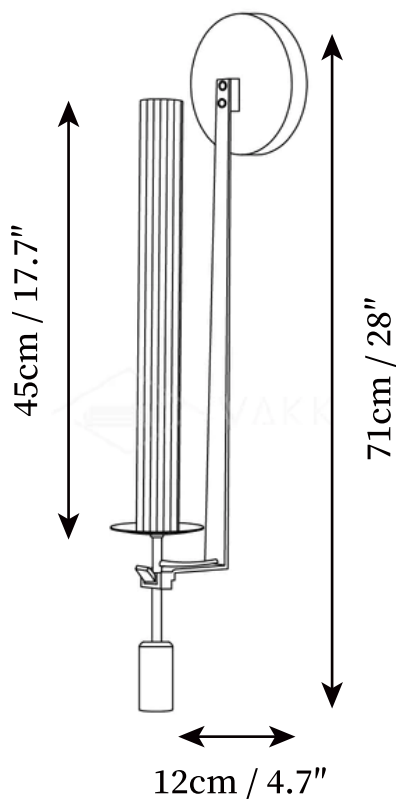

SPECIFICATION SHEET

SPECIFICATION DETAILS

*For custom options, consult factory for details

Fixture Dimensions	Ø 4.7" x H 28"
Light source	E26 or E27 (bulb not included)
Wattage	MAX 40W incandescent bulb or LED equivalent.
Voltage	AC 110-240V
Mounting	Hardwired.
Dimming	Compatible with dimmable bulbs (bulb not included)
Control method	Compatible with common wall switches (not included)
Finishes	Brass, Black.
Shade Details	Clear glass.
Material	Brass, Glass.

SPECIFICATION SHEET

SPECIFICATION DETAILS

*For custom options, consult factory for details

Fixture Dimensions	Ø 9" x H 28"
Light source	E26 or E27 (bulb not included)
Wattage	MAX 40W incandescent bulb or LED equivalent.
Voltage	AC 110-240V
Mounting	Hardwired.
Dimming	Compatible with dimmable bulbs (bulb not included)
Control method	Compatible with common wall switches (not included)
Finishes	Brass, Black.
Shade Details	Clear glass.
Material	Brass, Glass.