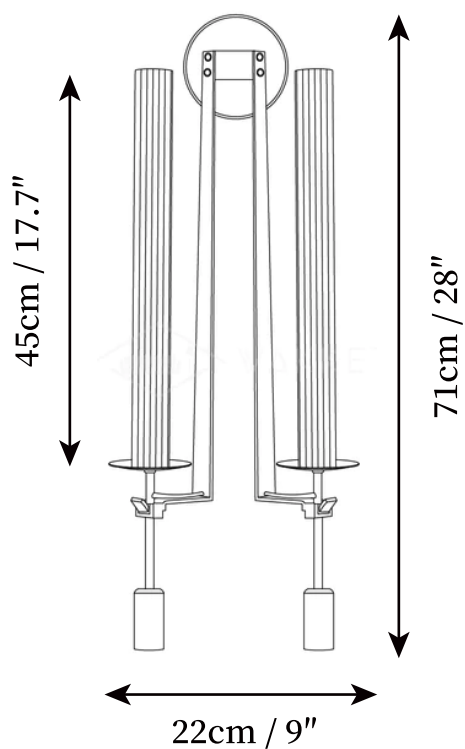

SPECIFICATION SHEET

SPECIFICATION DETAILS

*For custom options, consult factory for details

Fixture Dimensions	Ø 4.7" x H 28"
Light source	E26 or E27 (bulb not included)
Wattage	MAX 40W incandescent bulb or LED equivalent.
Voltage	AC 110-240V
Mounting	Hardwired.
Dimming	Compatible with dimmable bulbs (bulb not included)
Control method	Compatible with common wall switches (not included)
Finishes	Brass, Black.
Shade Details	Clear glass.
Material	Brass, Glass.

SPECIFICATION SHEET

SPECIFICATION DETAILS

*For custom options, consult factory for details

Fixture Dimensions	Ø 9" x H 28"
Light source	E26 or E27 (bulb not included)
Wattage	MAX 40W incandescent bulb or LED equivalent.
Voltage	AC 110-240V
Mounting	Hardwired.
Dimming	Compatible with dimmable bulbs (bulb not included)
Control method	Compatible with common wall switches (not included)
Finishes	Brass, Black.
Shade Details	Clear glass.
Material	Brass, Glass.