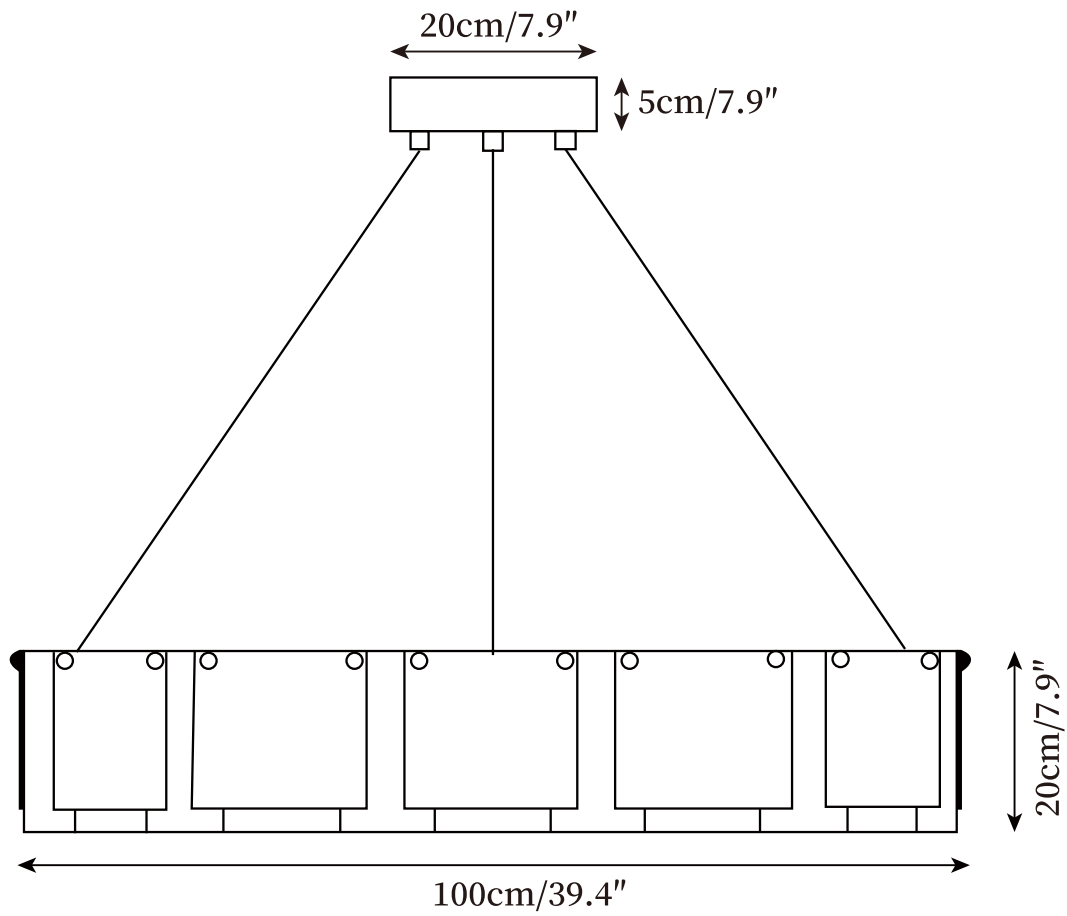

SPECIFICATION SHEET

SPECIFICATION DETAILS

*For custom options, consult factory for details

Fixture Dimensions	D 23.6" x H 7.9"
Light source	Integrated LED
Wattage	~ 5W
Voltage	AC 110-240V
Dimming	Not supported
CRI(Ra)	90+ CRI
Mounting	Hardwired.
LED Rated Life	30000 hours
Color Temperature	Warm Light (3000K), Neutral Light (4000K), Cool Light (6000K)
Control method	Compatible with common wall switches(not included)
Finishes	Black
Shadow Details	Black
Material	Glass, Metal
Wire Length	The standard length of the cord is 59" (150 cm), the length is adjustable.

SPECIFICATION SHEET

SPECIFICATION DETAILS

*For custom options, consult factory for details

Fixture Dimensions	D 31.5" x H 7.9"
Light source	Integrated LED
Wattage	~ 5W
Voltage	AC 110-240V
Dimming	Not supported
CRI(Ra)	90+ CRI
Mounting	Hardwired.
LED Rated Life	30000 hours
Color Temperature	Warm Light (3000K), Neutral Light (4000K), Cool Light (6000K)
Control method	Compatible with common wall switches(not included)
Finishes	Black
Shadow Details	Black
Material	Glass, Metal
Wire Length	The standard length of the cord is 59" (150 cm), the length is adjustable.

SPECIFICATION SHEET

SPECIFICATION DETAILS

*For custom options, consult factory for details

Fixture Dimensions	D 39.4" x H 7.9"
Light source	Integrated LED
Wattage	~ 5W
Voltage	AC 110-240V
Dimming	Not supported
CRI(Ra)	90+ CRI
Mounting	Hardwired.
LED Rated Life	30000 hours
Color Temperature	Warm Light (3000K), Neutral Light (4000K), Cool Light (6000K)
Control method	Compatible with common wall switches(not included)
Finishes	Black
Shadow Details	Black
Material	Glass, Metal
Wire Length	The standard length of the cord is 59" (150 cm), the length is adjustable.