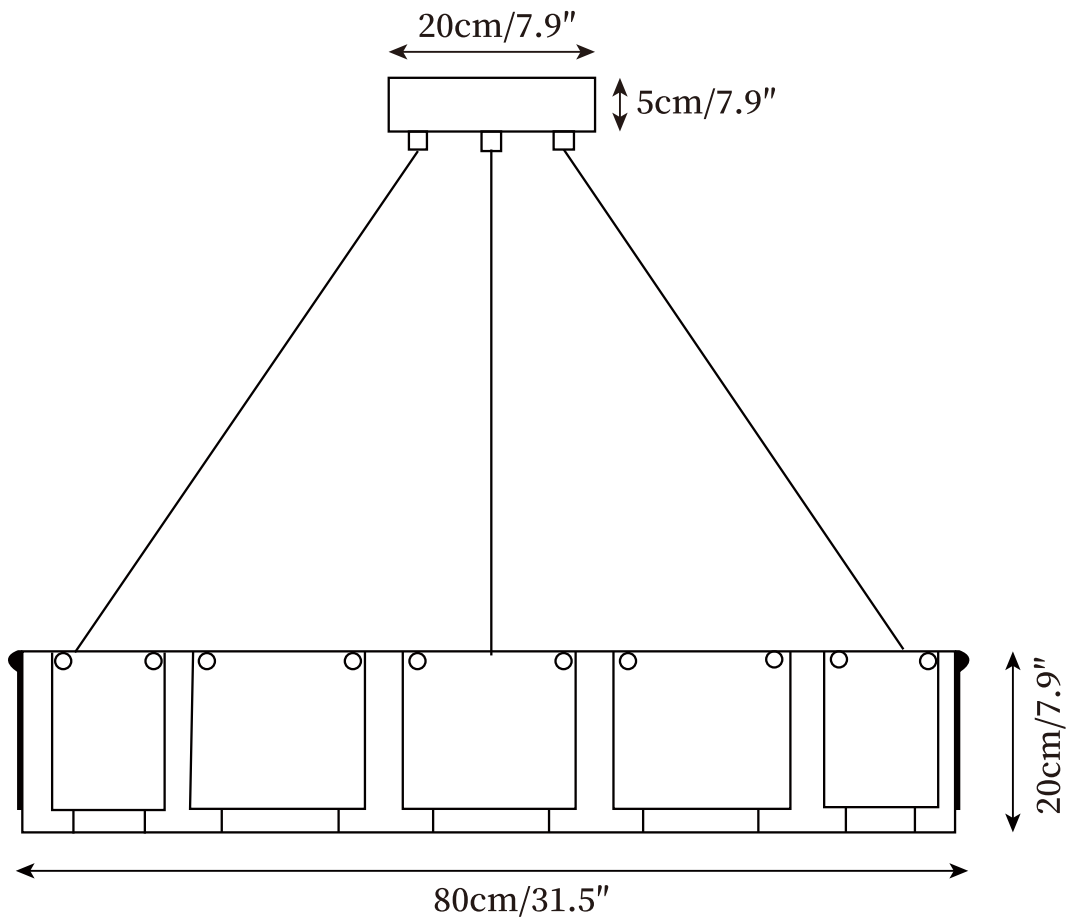

SPECIFICATION SHEET

SPECIFICATION DETAILS

*For custom options, consult factory for details

Fixture Dimensions	D 23.6" x H 7.9"
Light source	Integrated LED
Wattage	~ 5W
Voltage	AC 110-240V
Dimming	Not supported
CRI(Ra)	90+ CRI
Mounting	Hardwired.
LED Rated Life	30000 hours
Color Temperature	Warm Light (3000K), Neutral Light (4000K), Cool Light (6000K)
Control method	Compatible with common wall switches(not included)
Finishes	Black
Shadow Details	Black
Material	Glass, Metal
Wire Length	The standard length of the cord is 59" (150 cm), the length is adjustable.

SPECIFICATION SHEET

SPECIFICATION DETAILS

*For custom options, consult factory for details

Fixture Dimensions	D 31.5" x H 7.9"
Light source	Integrated LED
Wattage	~ 5W
Voltage	AC 110-240V
Dimming	Not supported
CRI(Ra)	90+ CRI
Mounting	Hardwired.
LED Rated Life	30000 hours
Color Temperature	Warm Light (3000K), Neutral Light (4000K), Cool Light (6000K)
Control method	Compatible with common wall switches(not included)
Finishes	Black
Shadow Details	Black
Material	Glass, Metal
Wire Length	The standard length of the cord is 59" (150 cm), the length is adjustable.

SPECIFICATION SHEET

SPECIFICATION DETAILS

*For custom options, consult factory for details

Fixture Dimensions	D 39.4" x H 7.9"
Light source	Integrated LED
Wattage	~ 5W
Voltage	AC 110-240V
Dimming	Not supported
CRI(Ra)	90+ CRI
Mounting	Hardwired.
LED Rated Life	30000 hours
Color Temperature	Warm Light (3000K), Neutral Light (4000K), Cool Light (6000K)
Control method	Compatible with common wall switches(not included)
Finishes	Black
Shadow Details	Black
Material	Glass, Metal
Wire Length	The standard length of the cord is 59" (150 cm), the length is adjustable.