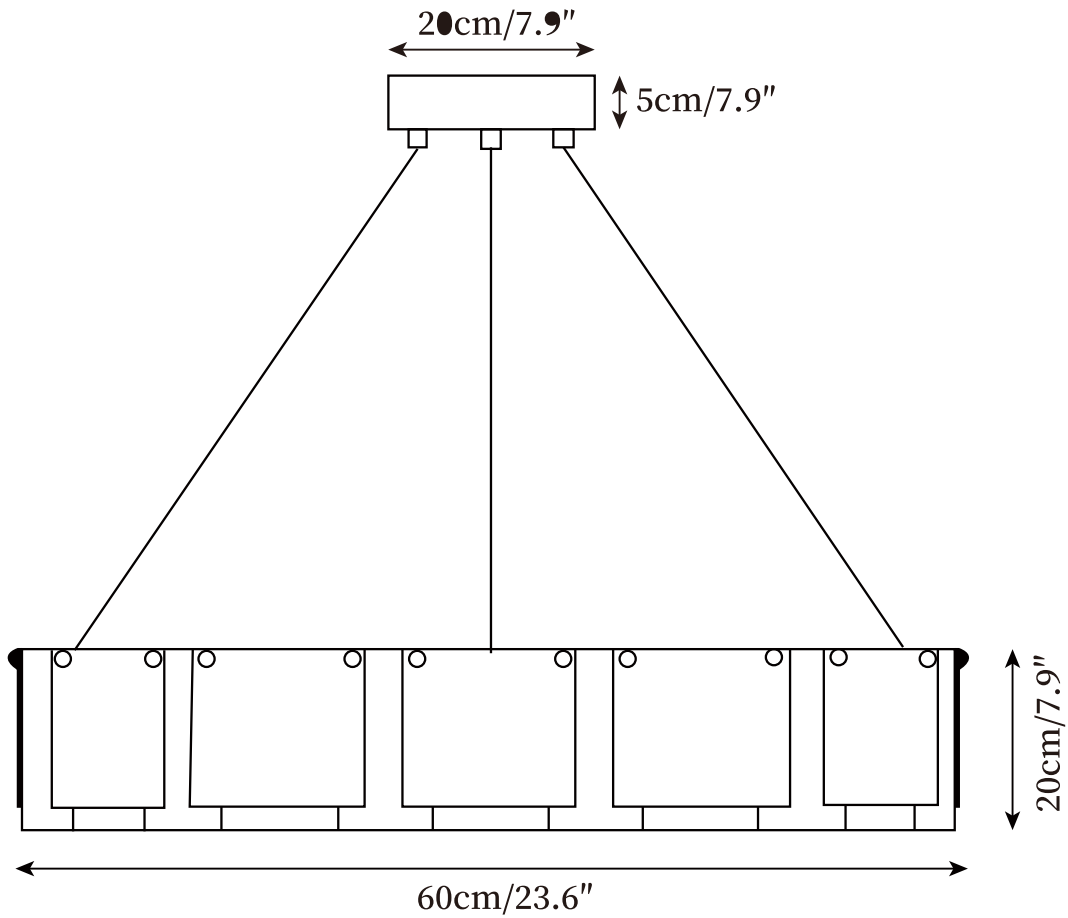

SPECIFICATION SHEET

SPECIFICATION DETAILS

*For custom options, consult factory for details

Fixture Dimensions	D 23.6" x H 7.9"
Light source	Integrated LED
Wattage	~ 5W
Voltage	AC 110-240V
Dimming	Not supported
CRI(Ra)	90+ CRI
Mounting	Hardwired.
LED Rated Life	30000 hours
Color Temperature	Warm Light (3000K), Neutral Light (4000K), Cool Light (6000K)
Control method	Compatible with common wall switches(not included)
Finishes	Black
Shadow Details	Black
Material	Glass, Metal
Wire Length	The standard length of the cord is 59" (150 cm), the length is adjustable.

SPECIFICATION SHEET

SPECIFICATION DETAILS

*For custom options, consult factory for details

Fixture Dimensions	D 31.5" x H 7.9"
Light source	Integrated LED
Wattage	~ 5W
Voltage	AC 110-240V
Dimming	Not supported
CRI(Ra)	90+ CRI
Mounting	Hardwired.
LED Rated Life	30000 hours
Color Temperature	Warm Light (3000K), Neutral Light (4000K), Cool Light (6000K)
Control method	Compatible with common wall switches(not included)
Finishes	Black
Shadow Details	Black
Material	Glass, Metal
Wire Length	The standard length of the cord is 59" (150 cm), the length is adjustable.

SPECIFICATION SHEET

SPECIFICATION DETAILS

*For custom options, consult factory for details

Fixture Dimensions	D 39.4" x H 7.9"
Light source	Integrated LED
Wattage	~ 5W
Voltage	AC 110-240V
Dimming	Not supported
CRI(Ra)	90+ CRI
Mounting	Hardwired.
LED Rated Life	30000 hours
Color Temperature	Warm Light (3000K), Neutral Light (4000K), Cool Light (6000K)
Control method	Compatible with common wall switches(not included)
Finishes	Black
Shadow Details	Black
Material	Glass, Metal
Wire Length	The standard length of the cord is 59" (150 cm), the length is adjustable.