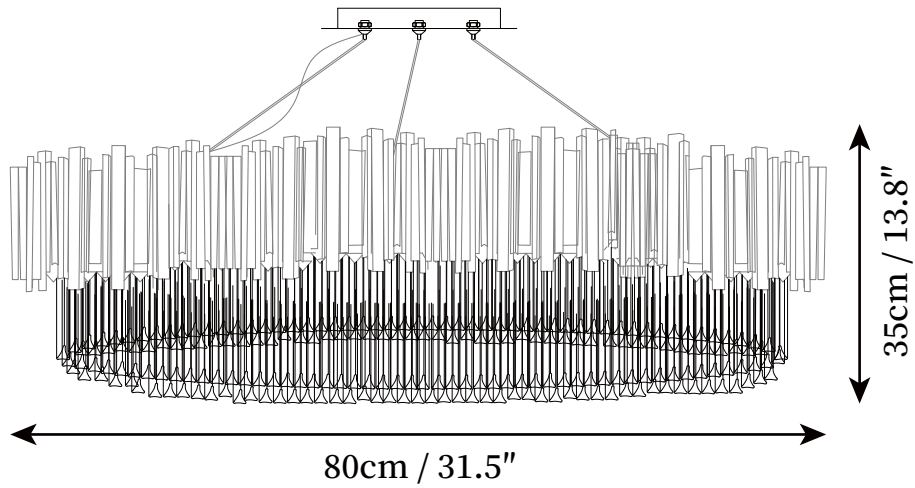

SPECIFICATION SHEET

SPECIFICATION DETAILS

*For custom options, consult factory for details

Fixture Dimensions	D 11.8" x H 13.8", D 15.7" x H 13.8", D 23.6" x H 13.8", D 31.5" x H 13.8", D 39.4" x H 13.8"
Light source	E14. (bulb not included).
Wattage	MAX 15W incandescent bulb or LED equivalent.
Voltage	AC 110-240V
Mounting	Hardwired.
Dimming	Compatible with dimmable bulbs (bulb not included)
Control method	Compatible with common wall switches(not included)
Finishes	Gold
Shade Details	Clear
Material	Metal, Crystal
Wire Length	The standard length of the cord is 59" (150 cm), the length is adjustable.

SPECIFICATION SHEET

SPECIFICATION DETAILS

*For custom options, consult factory for details

Fixture Dimensions	D 35.4" x W 11.8" x H 11.8", D 47.2" x W 15.7" x H 13.8"
Light source	E14. (bulb not included).
Wattage	MAX 15W incandescent bulb or LED equivalent.
Voltage	AC 110-240V
Mounting	Hardwired.
Dimming	Compatible with dimmable bulbs (bulb not included)
Control method	Compatible with common wall switches (not included)
Finishes	Gold
Shade Details	metal
Material	Metal, Crystal
Wire Length	The standard length of the cord is 59" (150 cm), the length is adjustable.