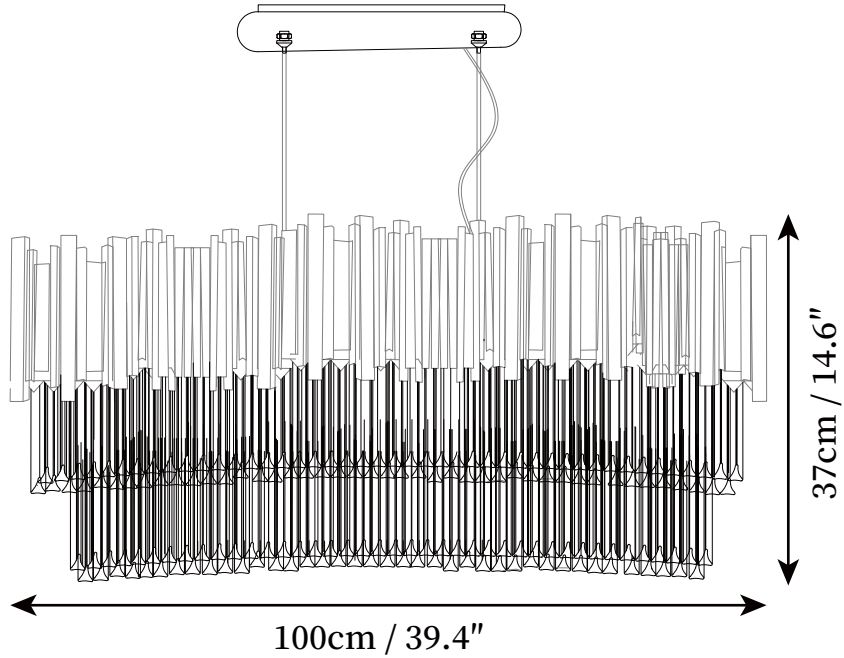

SPECIFICATION SHEET

SPECIFICATION DETAILS

*For custom options, consult factory for details

Fixture Dimensions	D 11.8" x H 13.8", D 15.7" x H 13.8", D 23.6" x H 13.8", D 31.5" x H 13.8", D 39.4" x H 13.8"
Light source	E14. (bulb not included).
Wattage	MAX 15W incandescent bulb or LED equivalent.
Voltage	AC 110-240V
Mounting	Hardwired.
Dimming	Compatible with dimmable bulbs (bulb not included)
Control method	Compatible with common wall switches(not included)
Finishes	Gold
Shade Details	Clear
Material	Metal, Crystal
Wire Length	The standard length of the cord is 59" (150 cm), the length is adjustable.

SPECIFICATION SHEET

SPECIFICATION DETAILS

*For custom options, consult factory for details

Fixture Dimensions	D 35.4" x W 11.8" x H 11.8", D 47.2" x W 15.7" x H 13.8"
Light source	E14. (bulb not included).
Wattage	MAX 15W incandescent bulb or LED equivalent.
Voltage	AC 110-240V
Mounting	Hardwired.
Dimming	Compatible with dimmable bulbs (bulb not included)
Control method	Compatible with common wall switches (not included)
Finishes	Gold
Shade Details	metal
Material	Metal, Crystal
Wire Length	The standard length of the cord is 59" (150 cm), the length is adjustable.