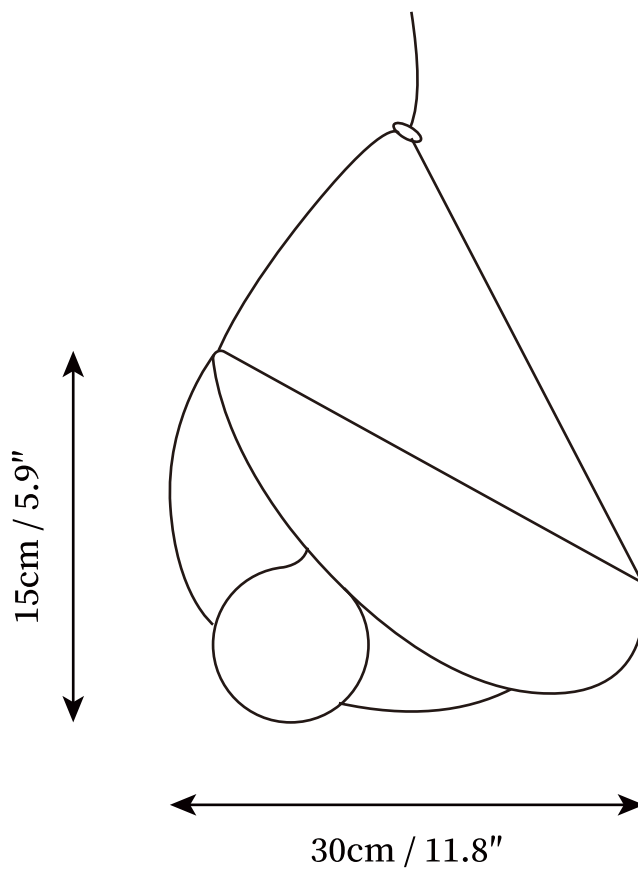

# SPECIFICATION SHEET

---

## SPECIFICATION DETAILS

\*For custom options, consult factory for details

<b>Fixture Dimensions</b>	D 11.8" x H 5.9"
<b>Light source</b>	E26 or E27 (bulb not included)
<b>Wattage</b>	MAX 40W incandescent bulb or LED equivalent.
<b>Voltage</b>	AC 110-240V
<b>Mounting</b>	Hardwired.
<b>Dimming</b>	Compatible with dimmable bulbs (bulb not included)
<b>Control method</b>	Compatible with common wall switches (not included)
<b>Finishes</b>	Black, White, Gray, Light green, Light blue, Yellow, Orange.
<b>Glass Options</b>	White
<b>Material</b>	Metal, Iron, Glass.
<b>Wire Length</b>	The standard length of the cord is 59" (150 cm), the length is adjustable.