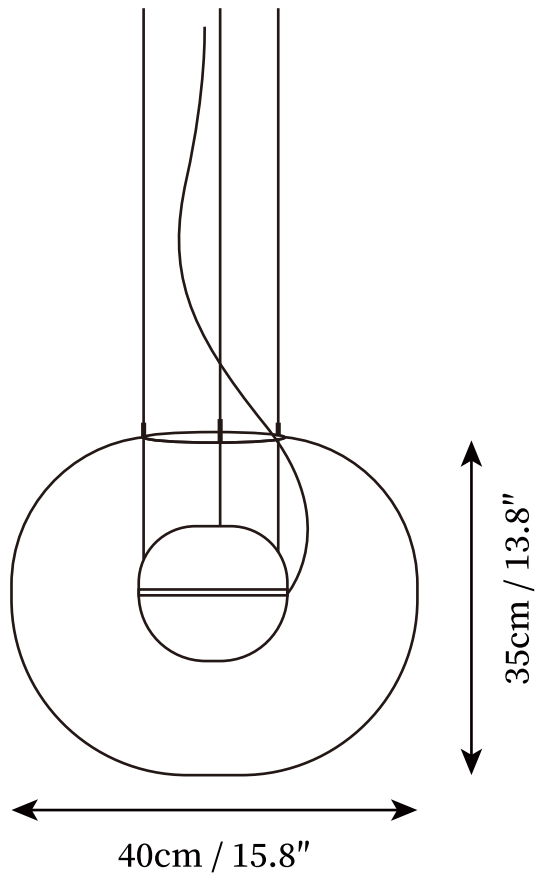

SPECIFICATION SHEET

SPECIFICATION DETAILS

*For custom options, consult factory for details

Fixture Dimensions	D 11.8" x H 10.2"
Light source	G9 (bulb not included)
Wattage	MAX 5W incandescent bulb or LED equivalent.
Voltage	AC 110-240V
Mounting	Hardwired.
Dimming	Compatible with dimmable bulbs (bulb not included)
Control method	Compatible with common wall switches (not included)
Finishes	Clear+Red, Clear+Grey, Grey+White, Grey
Shade Details	Clear, Grey
Material	Glass, Aluminum alloy
Wire Length	The standard length of the suspended wire is 59 "(150 cm) and the length is adjustable.

SPECIFICATION SHEET

SPECIFICATION DETAILS

*For custom options, consult factory for details

Fixture Dimensions	D 15.8" x H 13.8"
Light source	G9 (bulb not included)
Wattage	MAX 5W incandescent bulb or LED equivalent.
Voltage	AC 110-240V
Mounting	Hardwired.
Dimming	Compatible with dimmable bulbs (bulb not included)
Control method	Compatible with common wall switches (not included)
Finishes	Clear+Red, Clear+Grey, Grey+White, Grey
Shade Details	Clear, Grey
Material	Glass, Aluminum alloy
Wire Length	The standard length of the suspended wire is 59" (150 cm) and the length is adjustable.