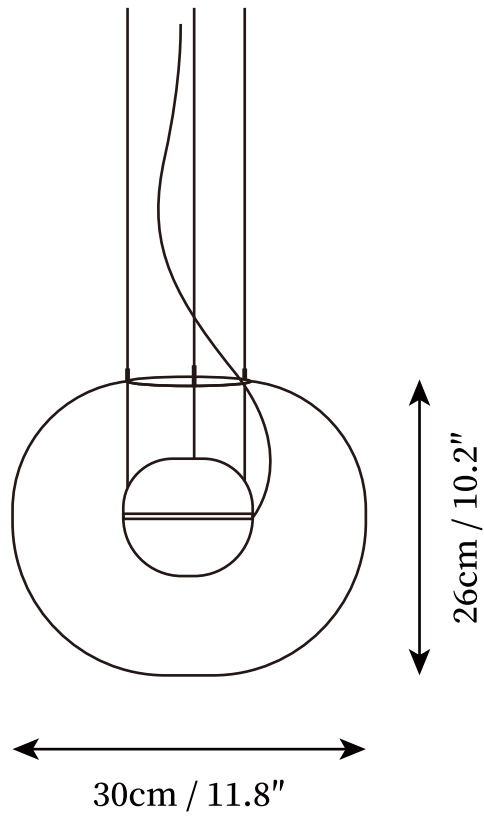

SPECIFICATION SHEET

SPECIFICATION DETAILS

*For custom options, consult factory for details

Fixture Dimensions	D 11.8" x H 10.2"
Light source	G9 (bulb not included)
Wattage	MAX 5W incandescent bulb or LED equivalent.
Voltage	AC 110-240V
Mounting	Hardwired.
Dimming	Compatible with dimmable bulbs (bulb not included)
Control method	Compatible with common wall switches (not included)
Finishes	Clear+Red, Clear+Grey, Grey+White, Grey
Shade Details	Clear, Grey
Material	Glass, Aluminum alloy
Wire Length	The standard length of the suspended wire is 59 "(150 cm) and the length is adjustable.

SPECIFICATION SHEET

SPECIFICATION DETAILS

*For custom options, consult factory for details

Fixture Dimensions	D 15.8" x H 13.8"
Light source	G9 (bulb not included)
Wattage	MAX 5W incandescent bulb or LED equivalent.
Voltage	AC 110-240V
Mounting	Hardwired.
Dimming	Compatible with dimmable bulbs (bulb not included)
Control method	Compatible with common wall switches (not included)
Finishes	Clear+Red, Clear+Grey, Grey+White, Grey
Shade Details	Clear, Grey
Material	Glass, Aluminum alloy
Wire Length	The standard length of the suspended wire is 59" (150 cm) and the length is adjustable.