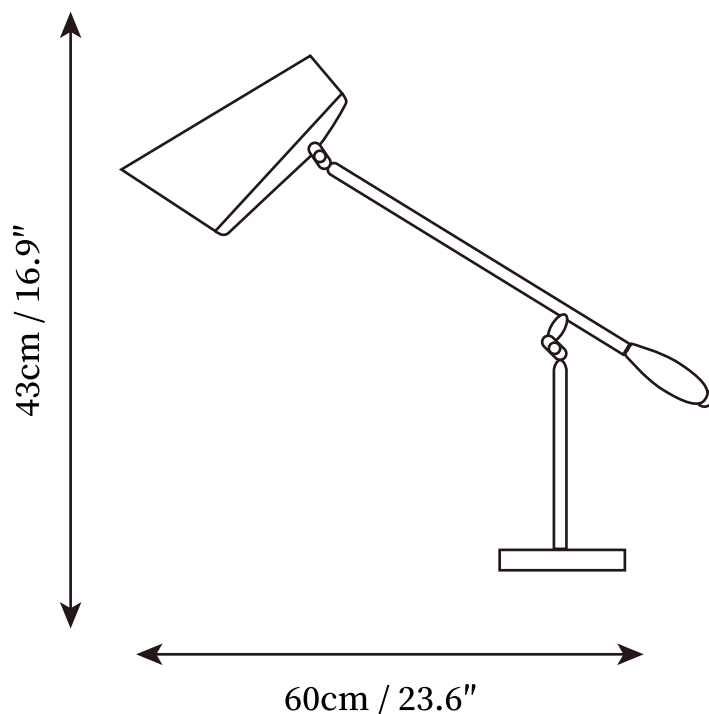

## SPECIFICATION DETAILS

\*For custom options, consult factory for details

---

<b>Fixture Dimensions</b>	D 23.6" x H 16.9"
<b>Light source</b>	E26 or E27 (bulb not included)
<b>Wattage</b>	MAX 40W incandescent bulb or LED equivalent.
<b>Voltage</b>	AC 110-240V
<b>Dimming</b>	Compatible with dimmable bulbs (bulb not included)
<b>Control method</b>	In line ON / OFF switch.
<b>Finishes</b>	Gold
<b>Shade Details</b>	Red, Gray or Black
<b>Material</b>	Steel, Aluminum, Aluminum alloy
<b>Cord Length</b>	Supplied with switched plug cord, length ~59" (150cm).