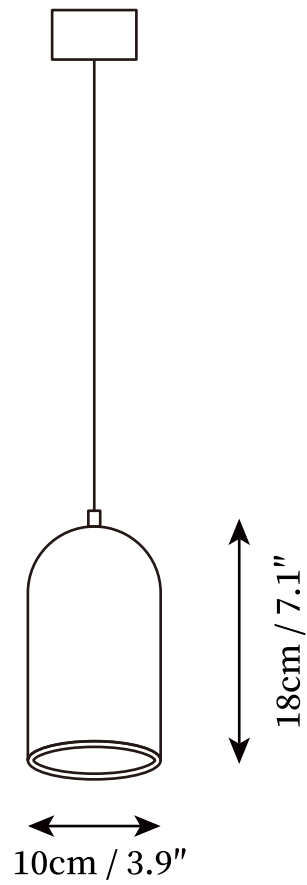

# SPECIFICATION SHEET

---

## SPECIFICATION DETAILS

\*For custom options, consult factory for details

<b>Fixture Dimensions</b>	D 3.9" x H 7.1"
<b>Light source</b>	E26 or E27 (bulb not included)
<b>Wattage</b>	MAX 40W incandescent bulb or LED equivalent.
<b>Voltage</b>	AC 110-240V
<b>Mounting</b>	Hardwired.
<b>Dimming</b>	Compatible with dimmable bulbs (bulb not included)
<b>Control method</b>	Compatible with common wall switches (not included)
<b>Finishes</b>	Concrete grey, White, Pink, Black
<b>Shade Details</b>	Concrete grey, White, Pink, Black
<b>Material</b>	Concrete, Construction Recycling Waste, Terrazzo, Metal
<b>Wire Length</b>	The standard length of the suspended wire is 59 "(150 cm) and the length is adjustable.