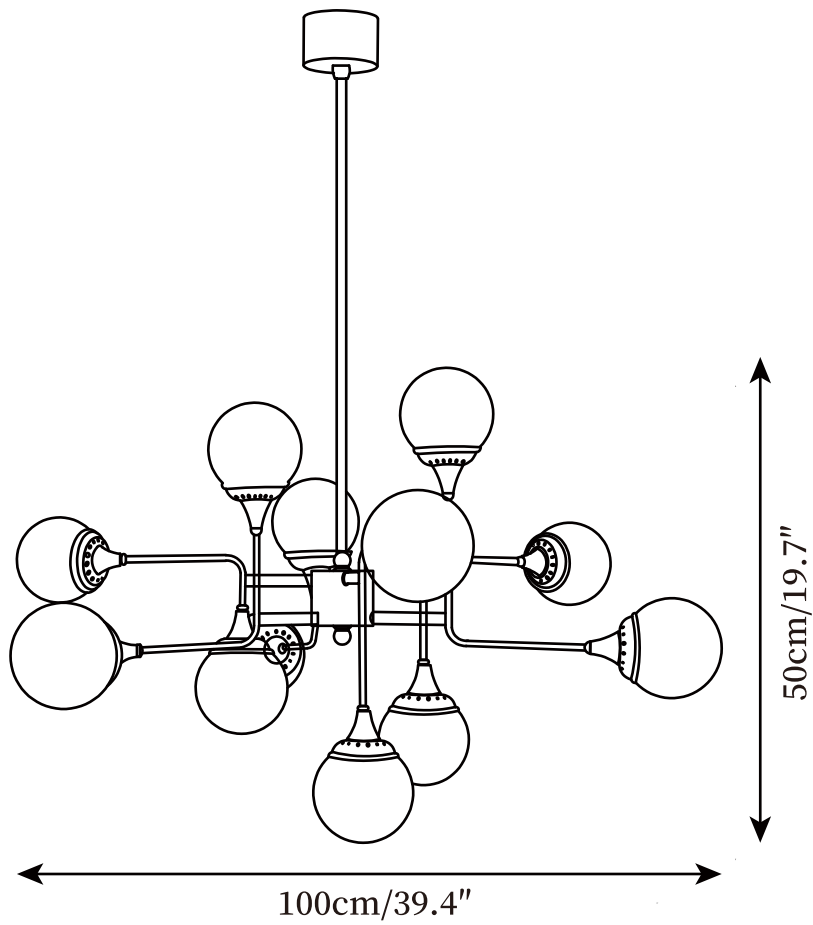

SPECIFICATION SHEET

SPECIFICATION DETAILS

*For custom options, consult factory for details

Fixture Dimensions	D 39.4" x H 19.7"
Light source	G9. (bulb not included)
Wattage	~ 5W incandescent bulb or LED equivalent.
Voltage	AC 110-240V
Mounting	Hardwired.
Dimming	Compatible with dimmable bulbs (bulb not included)
Control method	Compatible with common wall switches(
Finishes	Gold, Black.
Shade Details	White.
Material	Metal, Glass
Rod Length	Suspension rod length 20cm+30cm+40cm+15.7" / 7.9"+11.8", and can be spliced as needed.

SPECIFICATION SHEET

SPECIFICATION DETAILS

*For custom options, consult factory for details

Fixture Dimensions	D 39.4" x H 19.7
Light source	G9. (bulb not included)
Wattage	~ 5W incandescent bulb or LED equivalent.
Voltage	AC 110-240V
Mounting	Hardwired.
Dimming	Compatible with dimmable bulbs (bulb not included)
Control method	Compatible with common wall switches(not included)
Finishes	Gold, Black.
Shade Details	White.
Material	Metal, Glass
Rod Length	Suspension rod length 20cm+30cm+40cm+15.7" / 7.9"+11.8", and can be spliced as needed.

SPECIFICATION SHEET

SPECIFICATION DETAILS

*For custom options, consult factory for details

Fixture Dimensions	D 36.9" x H 29.9"
Light source	G9. (bulb not included)
Wattage	~ 5W incandescent bulb or LED equivalent.
Voltage	AC 110-240V
Mounting	Hardwired.
Dimming	Compatible with dimmable bulbs (bulb not included)
Control method	Compatible with common wall switches (not included)
Finishes	Gold, Black.
Shade Details	White.
Material	Metal, Glass
Rod Length	Suspension rod length 20cm+30cm+40cm+15.7" / 7.9"+11.8", and can be spliced as needed.