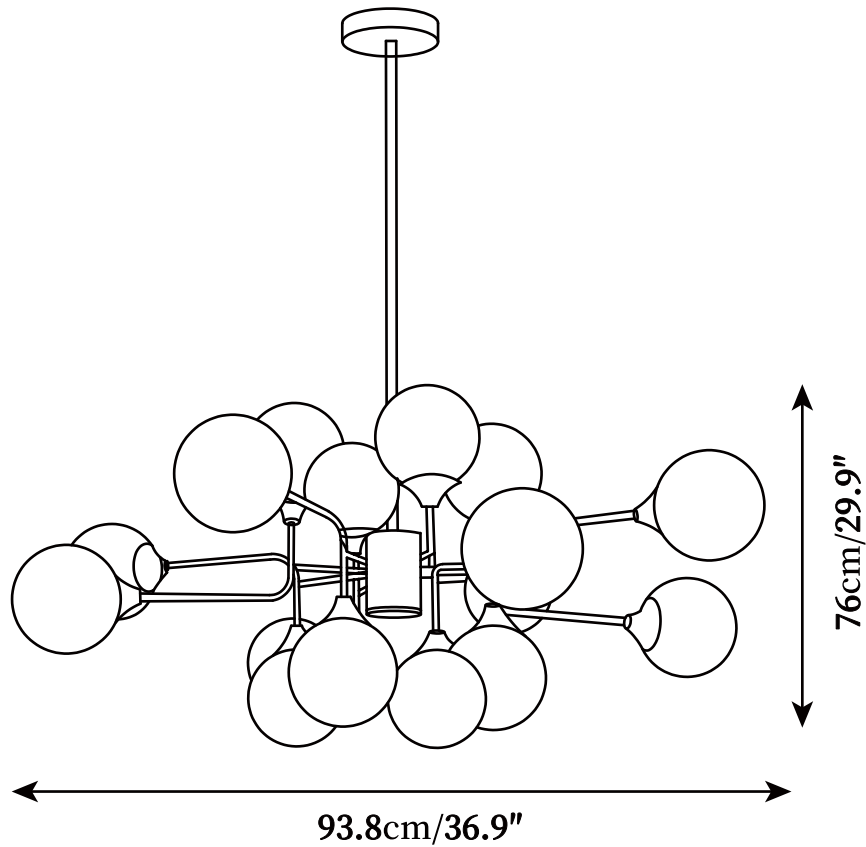

SPECIFICATION SHEET

SPECIFICATION DETAILS

*For custom options, consult factory for details

Fixture Dimensions	D 39.4" x H 19.7"
Light source	G9. (bulb not included)
Wattage	~ 5W incandescent bulb or LED equivalent.
Voltage	AC 110-240V
Mounting	Hardwired.
Dimming	Compatible with dimmable bulbs (bulb not included)
Control method	Compatible with common wall switches(
Finishes	Gold, Black.
Shade Details	White.
Material	Metal, Glass
Rod Length	Suspension rod length 20cm+30cm+40cm+15.7" / 7.9"+11.8", and can be spliced as needed.

SPECIFICATION SHEET

SPECIFICATION DETAILS

*For custom options, consult factory for details

Fixture Dimensions	D 39.4" x H 19.7
Light source	G9. (bulb not included)
Wattage	~ 5W incandescent bulb or LED equivalent.
Voltage	AC 110-240V
Mounting	Hardwired.
Dimming	Compatible with dimmable bulbs (bulb not included)
Control method	Compatible with common wall switches(not included)
Finishes	Gold, Black.
Shade Details	White.
Material	Metal, Glass
Rod Length	Suspension rod length 20cm+30cm+40cm+15.7" / 7.9"+11.8", and can be spliced as needed.

SPECIFICATION SHEET

SPECIFICATION DETAILS

*For custom options, consult factory for details

Fixture Dimensions	D 36.9" x H 29.9"
Light source	G9. (bulb not included)
Wattage	~ 5W incandescent bulb or LED equivalent.
Voltage	AC 110-240V
Mounting	Hardwired.
Dimming	Compatible with dimmable bulbs (bulb not included)
Control method	Compatible with common wall switches (not included)
Finishes	Gold, Black.
Shade Details	White.
Material	Metal, Glass
Rod Length	Suspension rod length 20cm+30cm+40cm+15.7" / 7.9"+11.8", and can be spliced as needed.