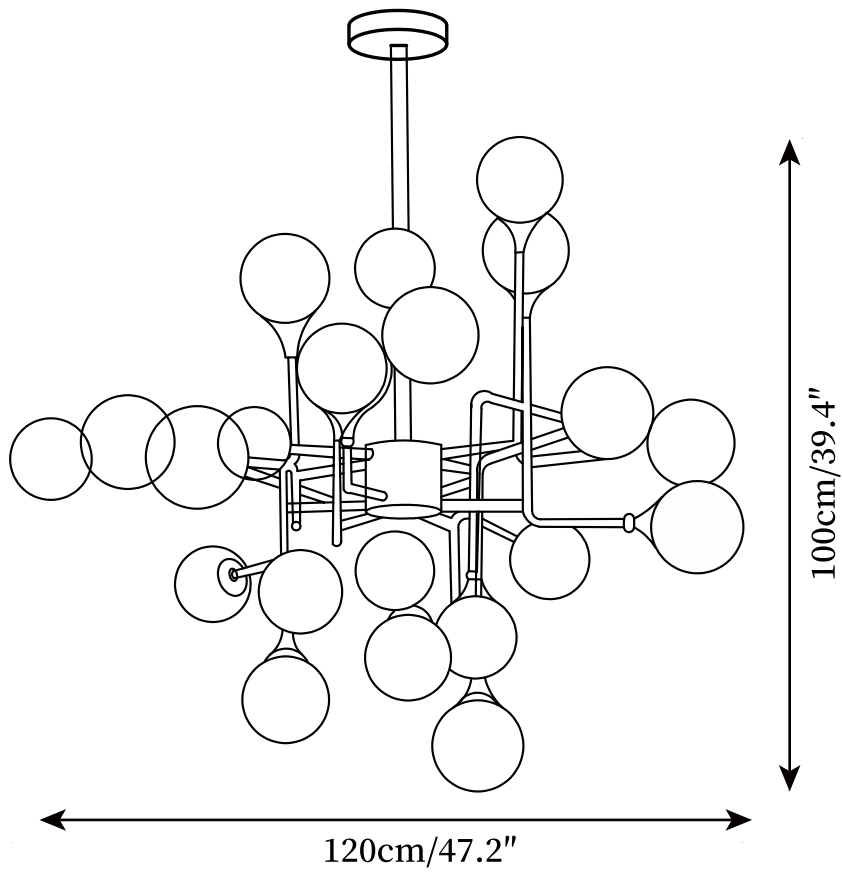

SPECIFICATION SHEET

SPECIFICATION DETAILS

*For custom options, consult factory for details

Fixture Dimensions	D 39.4" x H 19.7"
Light source	G9. (bulb not included)
Wattage	~ 5W incandescent bulb or LED equivalent.
Voltage	AC 110-240V
Mounting	Hardwired.
Dimming	Compatible with dimmable bulbs (bulb not included)
Control method	Compatible with common wall switches(
Finishes	Gold, Black.
Shade Details	White.
Material	Metal, Glass
Rod Length	Suspension rod length 20cm+30cm+40cm+15.7" / 7.9"+11.8", and can be spliced as needed.

SPECIFICATION SHEET

SPECIFICATION DETAILS

*For custom options, consult factory for details

Fixture Dimensions	D 39.4" x H 19.7
Light source	G9. (bulb not included)
Wattage	~ 5W incandescent bulb or LED equivalent.
Voltage	AC 110-240V
Mounting	Hardwired.
Dimming	Compatible with dimmable bulbs (bulb not included)
Control method	Compatible with common wall switches(not included)
Finishes	Gold, Black.
Shade Details	White.
Material	Metal, Glass
Rod Length	Suspension rod length 20cm+30cm+40cm+15.7" / 7.9"+11.8", and can be spliced as needed.

SPECIFICATION SHEET

SPECIFICATION DETAILS

*For custom options, consult factory for details

Fixture Dimensions	D 36.9" x H 29.9"
Light source	G9. (bulb not included)
Wattage	~ 5W incandescent bulb or LED equivalent.
Voltage	AC 110-240V
Mounting	Hardwired.
Dimming	Compatible with dimmable bulbs (bulb not included)
Control method	Compatible with common wall switches (not included)
Finishes	Gold, Black.
Shade Details	White.
Material	Metal, Glass
Rod Length	Suspension rod length 20cm+30cm+40cm+15.7" / 7.9"+11.8", and can be spliced as needed.