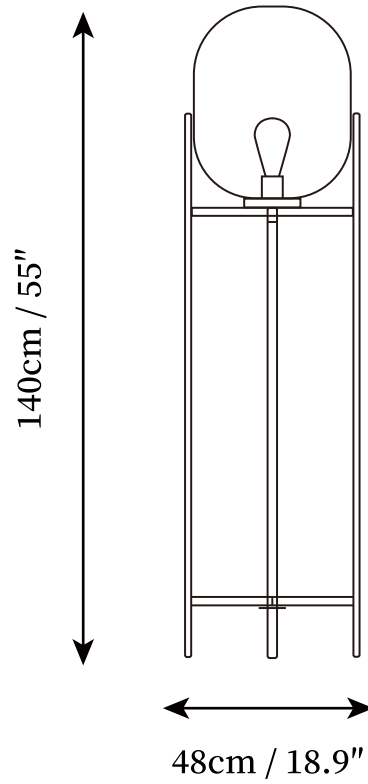

SPECIFICATION SHEET

SPECIFICATION DETAILS

*For custom options, consult factory for details

Fixture Dimensions	D 18.9" x H 55"
Light source	E26 or E27 (bulb not included)
Wattage	MAX 40W incandescent bulb or LED equivalent.
Voltage	AC 110-240V
Dimming	Compatible with dimmable bulbs (bulb not included)
Control method	In line ON / OFF switch.
Finishes	Black
Shade Details	Clear, Grey, Amber, Light blue
Material	Metal, Glass
Cord Length	Supplied with switched plug cord, length ~59" (150cm).

SPECIFICATION SHEET

SPECIFICATION DETAILS

*For custom options, consult factory for details

Fixture Dimensions	D 18.9" x H 63"
Light source	E26 or E27 (bulb not included)
Wattage	MAX 40W incandescent bulb or LED equivalent.
Voltage	AC 110-240V
Dimming	Compatible with dimmable bulbs (bulb not included)
Control method	In line ON / OFF switch.
Finishes	Black
Shade Details	Clear, Grey, Amber, Light blue
Material	Metal, Glass
Cord Length	Supplied with switched plug cord, length ~59" (150cm).