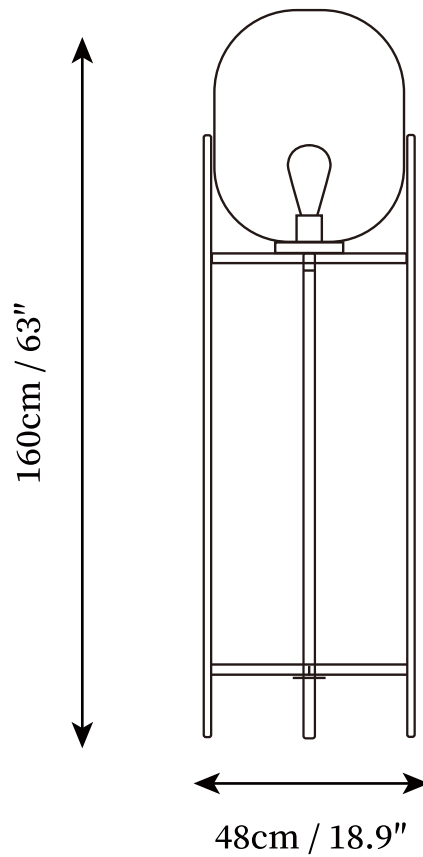

SPECIFICATION SHEET

SPECIFICATION DETAILS

*For custom options, consult factory for details

Fixture Dimensions	D 18.9" x H 55"
Light source	E26 or E27 (bulb not included)
Wattage	MAX 40W incandescent bulb or LED equivalent.
Voltage	AC 110-240V
Dimming	Compatible with dimmable bulbs (bulb not included)
Control method	In line ON / OFF switch.
Finishes	Black
Shade Details	Clear, Grey, Amber, Light blue
Material	Metal, Glass
Cord Length	Supplied with switched plug cord, length ~59" (150cm).

SPECIFICATION SHEET

SPECIFICATION DETAILS

*For custom options, consult factory for details

Fixture Dimensions	D 18.9" x H 63"
Light source	E26 or E27 (bulb not included)
Wattage	MAX 40W incandescent bulb or LED equivalent.
Voltage	AC 110-240V
Dimming	Compatible with dimmable bulbs (bulb not included)
Control method	In line ON / OFF switch.
Finishes	Black
Shade Details	Clear, Grey, Amber, Light blue
Material	Metal, Glass
Cord Length	Supplied with switched plug cord, length ~59" (150cm).