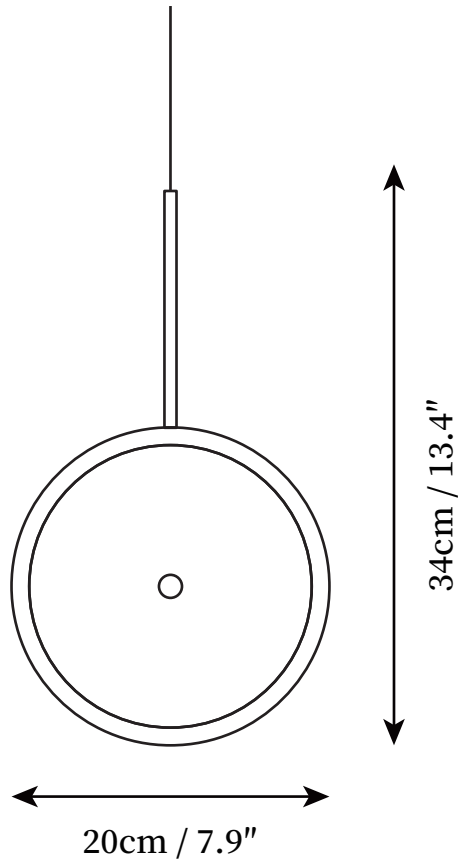

SPECIFICATION SHEET

Level:

SPECIFICATION DETAILS

*For custom options, consult factory for details

Fixture Dimensions	D 11.8" x H 7.9"
Light source	Integrated LED
Wattage	10W
Voltage	AC 110-240V
Color Temperature	3000K
CRI(Ra)	80CRI
Mounting	Ceiling
Driver Required	Yes
Optional Color Temps	Warm White (3000K), Cool White (6000K), Daylight (4000K)
LED Rated Life	30000 hours
Dimming	Dimming is not supported
Finishes	Copper
Shade Details	Copper
Material	Metal, Acrylic, Aluminum
Wire Length	59"
Wire Type	Transparent Coaxial Wire

SPECIFICATION SHEET

Level:

SPECIFICATION DETAILS

*For custom options, consult factory for details

Fixture Dimensions	D 15.8" x H 7.9"
Light source	Integrated LED
Wattage	15W
Voltage	AC 110-240V
Color Temperature	3000K
CRI(Ra)	80CRI
Mounting	Ceiling
Driver Required	Yes
Optional Color Temps	Warm White (3000K), Cool White (6000K), Daylight (4000K)
LED Rated Life	30000 hours
Dimming	Dimming is not supported
Finishes	Copper
Shade Details	Copper
Material	Metal, Acrylic, Aluminum
Wire Length	59"
Wire Type	Transparent Coaxial Wire

SPECIFICATION SHEET

Vertical:

SPECIFICATION DETAILS

*For custom options, consult factory for details

Fixture Dimensions	D 7.9" x H 13.4"
Light source	Integrated LED
Wattage	5W
Voltage	AC 110-240V
Color Temperature	3000K
CRI(Ra)	80CRI
Mounting	Ceiling
Driver Required	Yes
Optional Color Temps	Warm White (3000K), Cool White (6000K), Daylight (4000K)
LED Rated Life	30000 hours
Dimming	Dimming is not supported
Finishes	Copper
Shade Details	Copper
Material	Metal, Acrylic, Aluminum
Wire Length	59"
Wire Type	Transparent Coaxial Wire