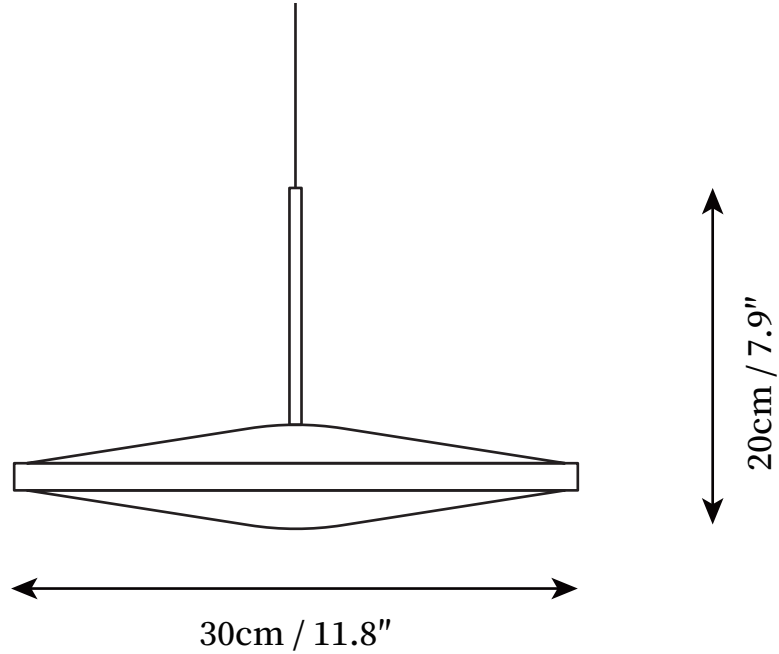

SPECIFICATION SHEET

Level:

SPECIFICATION DETAILS

*For custom options, consult factory for details

Fixture Dimensions	D 7.9" x H 7.9"
Light source	Integrated LED
Wattage	5W
Voltage	AC 110-240V
Color Temperature	3000K
CRI(Ra)	80CRI
Mounting	Ceiling
Driver Required	Yes
Optional Color Temps	Warm White (3000K), Cool White (6000K), Daylight (4000K)
LED Rated Life	30000 hours
Dimming	Dimming is not supported
Finishes	Copper
Shade Details	Copper
Material	Metal, Acrylic, Aluminum
Wire Length	59"
Wire Type	Transparent Coaxial Wire

SPECIFICATION SHEET

Level:

SPECIFICATION DETAILS

*For custom options, consult factory for details

Fixture Dimensions	D 11.8" x H 7.9"
Light source	Integrated LED
Wattage	10W
Voltage	AC 110-240V
Color Temperature	3000K
CRI(Ra)	80CRI
Mounting	Ceiling
Driver Required	Yes
Optional Color Temps	Warm White (3000K), Cool White (6000K), Daylight (4000K)
LED Rated Life	30000 hours
Dimming	Dimming is not supported
Finishes	Copper
Shade Details	Copper
Material	Metal, Acrylic, Aluminum
Wire Length	59"
Wire Type	Transparent Coaxial Wire

SPECIFICATION SHEET

Level:

SPECIFICATION DETAILS

*For custom options, consult factory for details

Fixture Dimensions	D 15.8" x H 7.9"
Light source	Integrated LED
Wattage	15W
Voltage	AC 110-240V
Color Temperature	3000K
CRI(Ra)	80CRI
Mounting	Ceiling
Driver Required	Yes
Optional Color Temps	Warm White (3000K), Cool White (6000K), Daylight (4000K)
LED Rated Life	30000 hours
Dimming	Dimming is not supported
Finishes	Copper
Shade Details	Copper
Material	Metal, Acrylic, Aluminum
Wire Length	59"
Wire Type	Transparent Coaxial Wire