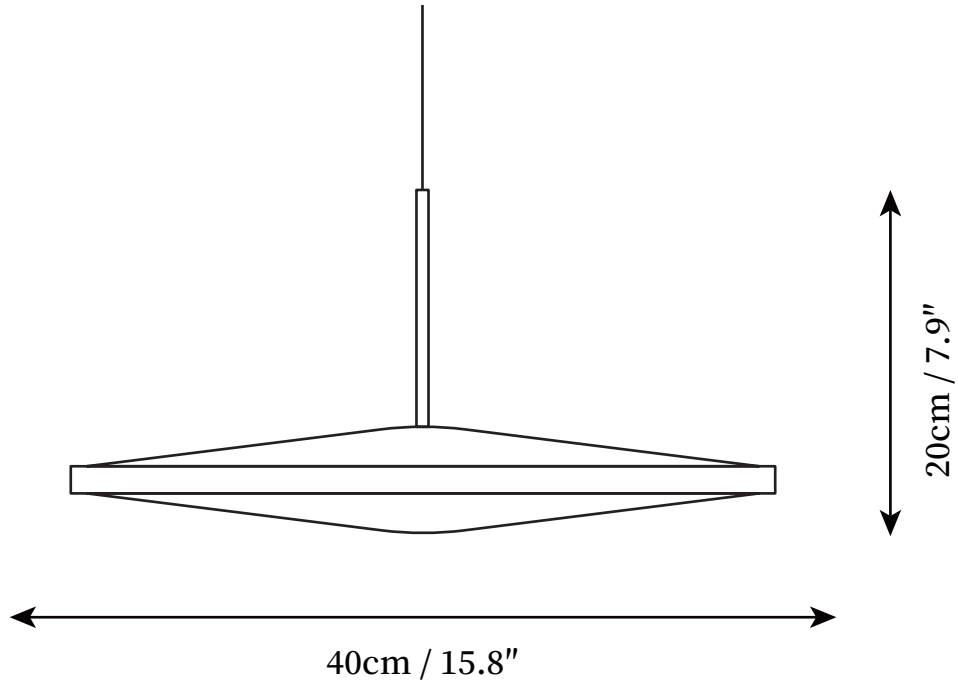

SPECIFICATION SHEET

Level:

SPECIFICATION DETAILS

*For custom options, consult factory for details

Fixture Dimensions	D 7.9" x H 7.9"
Light source	Integrated LED
Wattage	5W
Voltage	AC 110-240V
Color Temperature	3000K
CRI(Ra)	80CRI
Mounting	Ceiling
Driver Required	Yes
Optional Color Temps	Warm White (3000K), Cool White (6000K), Daylight (4000K)
LED Rated Life	30000 hours
Dimming	Dimming is not supported
Finishes	Copper
Shade Details	Copper
Material	Metal, Acrylic, Aluminum
Wire Length	59"
Wire Type	Transparent Coaxial Wire

SPECIFICATION SHEET

Level:

SPECIFICATION DETAILS

*For custom options, consult factory for details

Fixture Dimensions	D 11.8" x H 7.9"
Light source	Integrated LED
Wattage	10W
Voltage	AC 110-240V
Color Temperature	3000K
CRI(Ra)	80CRI
Mounting	Ceiling
Driver Required	Yes
Optional Color Temps	Warm White (3000K), Cool White (6000K), Daylight (4000K)
LED Rated Life	30000 hours
Dimming	Dimming is not supported
Finishes	Copper
Shade Details	Copper
Material	Metal, Acrylic, Aluminum
Wire Length	59"
Wire Type	Transparent Coaxial Wire

SPECIFICATION SHEET

Level:

SPECIFICATION DETAILS

*For custom options, consult factory for details

Fixture Dimensions	D 15.8" x H 7.9"
Light source	Integrated LED
Wattage	15W
Voltage	AC 110-240V
Color Temperature	3000K
CRI(Ra)	80CRI
Mounting	Ceiling
Driver Required	Yes
Optional Color Temps	Warm White (3000K), Cool White (6000K), Daylight (4000K)
LED Rated Life	30000 hours
Dimming	Dimming is not supported
Finishes	Copper
Shade Details	Copper
Material	Metal, Acrylic, Aluminum
Wire Length	59"
Wire Type	Transparent Coaxial Wire