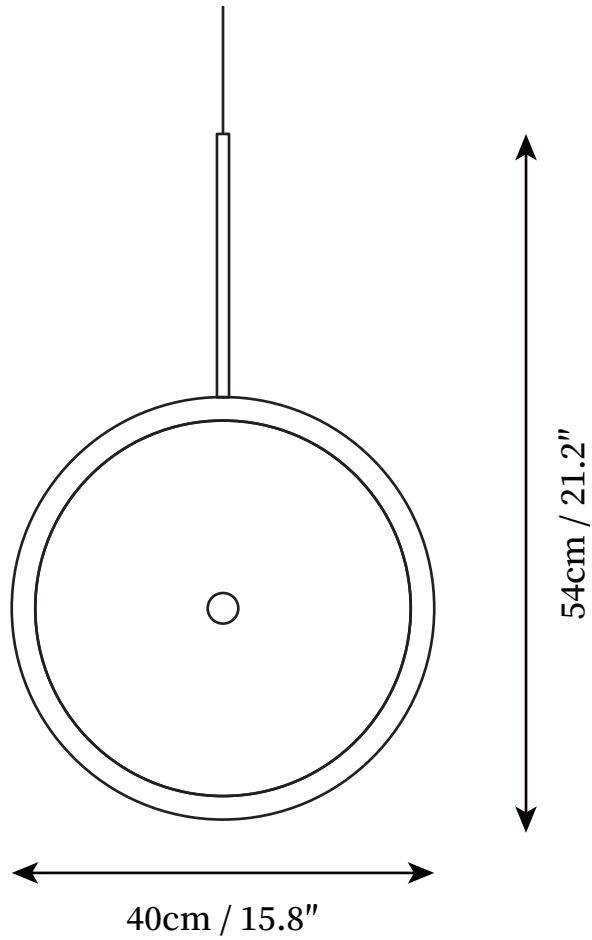

SPECIFICATION SHEET

Vertical:

SPECIFICATION DETAILS

*For custom options, consult factory for details

Fixture Dimensions	D 15.8" x H 21.2"
Light source	Integrated LED
Wattage	15W
Voltage	AC 110-240V
Color Temperature	3000K
CRI(Ra)	80CRI
Mounting	Ceiling
Driver Required	Yes
Optional Color Temps	Warm White (3000K), Cool White (6000K), Daylight (4000K)
LED Rated Life	30000 hours
Dimming	Dimming is not supported
Finishes	Copper
Shade Details	Copper
Material	Metal, Acrylic, Aluminum
Wire Length	59"
Wire Type	Transparent Coaxial Wire