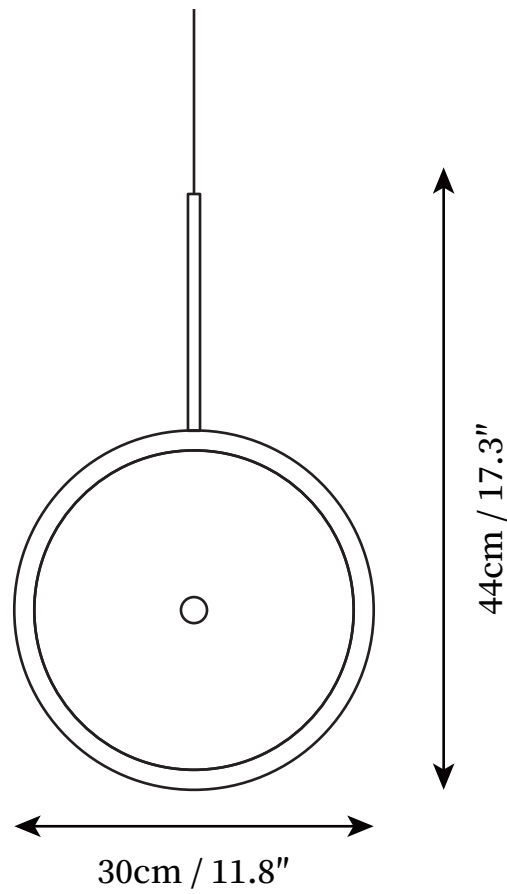

SPECIFICATION SHEET

Level:

SPECIFICATION DETAILS

*For custom options, consult factory for details

Fixture Dimensions	D 11.8" x H 7.9"
Light source	Integrated LED
Wattage	10W
Voltage	AC 110-240V
Color Temperature	3000K
CRI(Ra)	80CRI
Mounting	Ceiling
Driver Required	Yes
Optional Color Temps	Warm White (3000K), Cool White (6000K), Daylight (4000K)
LED Rated Life	30000 hours
Dimming	Dimming is not supported
Finishes	Copper
Shade Details	Copper
Material	Metal, Acrylic, Aluminum
Wire Length	59"
Wire Type	Transparent Coaxial Wire

SPECIFICATION SHEET

Vertical:

SPECIFICATION DETAILS

*For custom options, consult factory for details

Fixture Dimensions	D 7.9" x H 13.4"
Light source	Integrated LED
Wattage	5W
Voltage	AC 110-240V
Color Temperature	3000K
CRI(Ra)	80CRI
Mounting	Ceiling
Driver Required	Yes
Optional Color Temps	Warm White (3000K), Cool White (6000K), Daylight (4000K)
LED Rated Life	30000 hours
Dimming	Dimming is not supported
Finishes	Copper
Shade Details	Copper
Material	Metal, Acrylic, Aluminum
Wire Length	59"
Wire Type	Transparent Coaxial Wire

SPECIFICATION SHEET

Vertical:

SPECIFICATION DETAILS

*For custom options, consult factory for details

Fixture Dimensions	D 11.8" x H 17.3"
Light source	Integrated LED
Wattage	10W
Voltage	AC 110-240V
Color Temperature	3000K
CRI(Ra)	80CRI
Mounting	Ceiling
Driver Required	Yes
Optional Color Temps	Warm White (3000K), Cool White (6000K), Daylight (4000K)
LED Rated Life	30000 hours
Dimming	Dimming is not supported
Finishes	Copper
Shade Details	Copper
Material	Metal, Acrylic, Aluminum
Wire Length	59"
Wire Type	Transparent Coaxial Wire