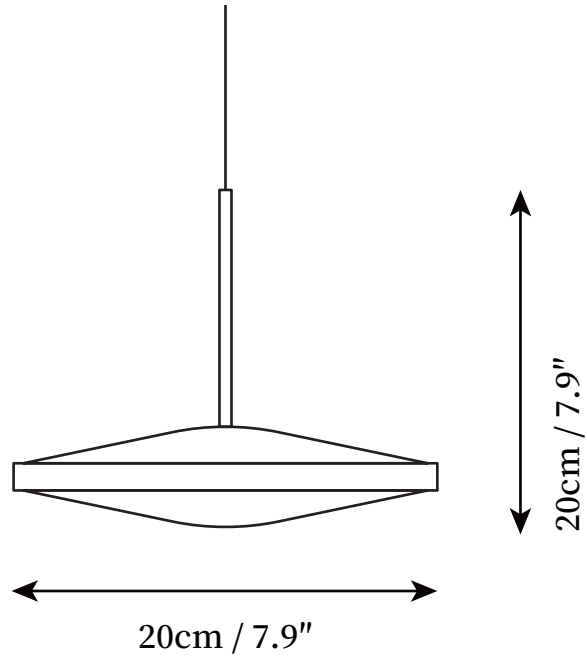

SPECIFICATION SHEET

Level:

SPECIFICATION DETAILS

*For custom options, consult factory for details

Fixture Dimensions	D 7.9" x H 7.9"
Light source	Integrated LED
Wattage	5W
Voltage	AC 110-240V
Color Temperature	3000K
CRI(Ra)	80CRI
Mounting	Ceiling
Driver Required	Yes
Optional Color Temps	Warm White (3000K), Cool White (6000K), Daylight (4000K)
LED Rated Life	30000 hours
Dimming	Dimming is not supported
Finishes	Copper
Shade Details	Copper
Material	Metal, Acrylic, Aluminum
Wire Length	59"
Wire Type	Transparent Coaxial Wire

SPECIFICATION SHEET

Level:

SPECIFICATION DETAILS

*For custom options, consult factory for details

Fixture Dimensions	D 11.8" x H 7.9"
Light source	Integrated LED
Wattage	10W
Voltage	AC 110-240V
Color Temperature	3000K
CRI(Ra)	80CRI
Mounting	Ceiling
Driver Required	Yes
Optional Color Temps	Warm White (3000K), Cool White (6000K), Daylight (4000K)
LED Rated Life	30000 hours
Dimming	Dimming is not supported
Finishes	Copper
Shade Details	Copper
Material	Metal, Acrylic, Aluminum
Wire Length	59"
Wire Type	Transparent Coaxial Wire

SPECIFICATION SHEET

Level:

SPECIFICATION DETAILS

*For custom options, consult factory for details

Fixture Dimensions	D 15.8" x H 7.9"
Light source	Integrated LED
Wattage	15W
Voltage	AC 110-240V
Color Temperature	3000K
CRI(Ra)	80CRI
Mounting	Ceiling
Driver Required	Yes
Optional Color Temps	Warm White (3000K), Cool White (6000K), Daylight (4000K)
LED Rated Life	30000 hours
Dimming	Dimming is not supported
Finishes	Copper
Shade Details	Copper
Material	Metal, Acrylic, Aluminum
Wire Length	59"
Wire Type	Transparent Coaxial Wire