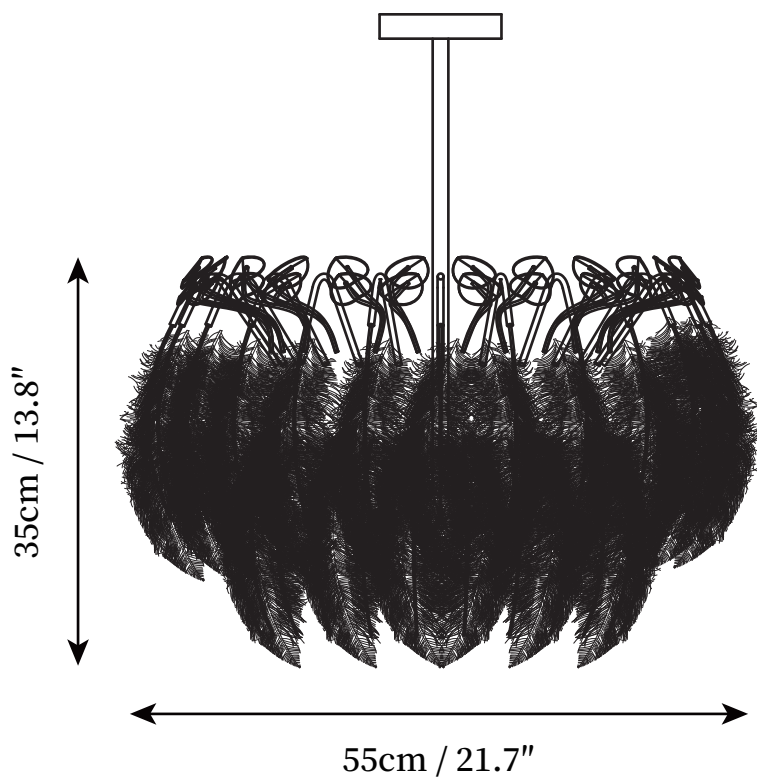

## SPECIFICATION DETAILS

\*For custom options, consult factory for details

<b>Fixture Dimensions</b>	D 19.7" x H 13.8"
<b>Light source</b>	E27
<b>Wattage</b>	40W
<b>Voltage</b>	AC 110-240V
<b>Color Temperature</b>	Based on the purchase of light bulbs
<b>CRI(Ra)</b>	80CRI
<b>Mounting</b>	Ceiling
<b>Driver Required</b>	NO
<b>Optional Color Temps</b>	Buy bulbs as needed
<b>LED Rated Life</b>	Based on bulb life (we do not supply bulbs)
<b>Dimming</b>	Dimming is not supported
<b>Finishes</b>	Gold
<b>Shade Details</b>	White
<b>Material</b>	Metal, Feather
<b>Wire Length</b>	39.4"
<b>Wire Type</b>	White Coaxial Wire

## SPECIFICATION DETAILS

\*For custom options, consult factory for details

<b>Fixture Dimensions</b>	D 23.6" x H 15.8"
<b>Light source</b>	E27
<b>Wattage</b>	40W
<b>Voltage</b>	AC 110-240V
<b>Color Temperature</b>	Based on the purchase of light bulbs
<b>CRI(Ra)</b>	80CRI
<b>Mounting</b>	Ceiling
<b>Driver Required</b>	NO
<b>Optional Color Temps</b>	Buy bulbs as needed
<b>LED Rated Life</b>	Based on bulb life (we do not supply bulbs)
<b>Dimming</b>	Dimming is not supported
<b>Finishes</b>	Gold
<b>Shade Details</b>	White
<b>Material</b>	Metal, Feather
<b>Wire Length</b>	39.4"
<b>Wire Type</b>	White Coaxial Wire

## SPECIFICATION DETAILS

\*For custom options, consult factory for details

<b>Fixture Dimensions</b>	D 21.7" x H 13.8"
<b>Light source</b>	E27
<b>Wattage</b>	40W
<b>Voltage</b>	AC 110-240V
<b>Color Temperature</b>	Based on the purchase of light bulbs
<b>CRI(Ra)</b>	80CRI
<b>Mounting</b>	Ceiling
<b>Driver Required</b>	NO
<b>Optional Color Temps</b>	Buy bulbs as needed
<b>LED Rated Life</b>	Based on bulb life (we do not supply bulbs)
<b>Dimming</b>	Dimming is not supported
<b>Finishes</b>	Gold
<b>Shade Details</b>	White
<b>Material</b>	Metal, Feather
<b>Rod Length</b>	Rod lengths range between 50cm - 100cm
<b>Rod Type</b>	Gold / Rod