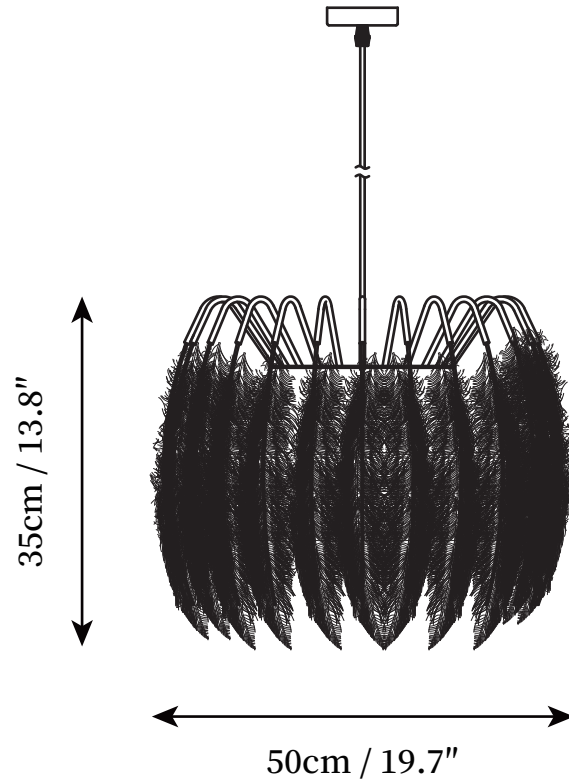

## SPECIFICATION DETAILS

\*For custom options, consult factory for details

<b>Fixture Dimensions</b>	D 19.7" x H 13.8"
<b>Light source</b>	E27
<b>Wattage</b>	40W
<b>Voltage</b>	AC 110-240V
<b>Color Temperature</b>	Based on the purchase of light bulbs
<b>CRI(Ra)</b>	80CRI
<b>Mounting</b>	Ceiling
<b>Driver Required</b>	NO
<b>Optional Color Temps</b>	Buy bulbs as needed
<b>LED Rated Life</b>	Based on bulb life (we do not supply bulbs)
<b>Dimming</b>	Dimming is not supported
<b>Finishes</b>	Gold
<b>Shade Details</b>	White
<b>Material</b>	Metal, Feather
<b>Wire Length</b>	39.4"
<b>Wire Type</b>	White Coaxial Wire

## SPECIFICATION DETAILS

\*For custom options, consult factory for details

<b>Fixture Dimensions</b>	D 23.6" x H 15.8"
<b>Light source</b>	E27
<b>Wattage</b>	40W
<b>Voltage</b>	AC 110-240V
<b>Color Temperature</b>	Based on the purchase of light bulbs
<b>CRI(Ra)</b>	80CRI
<b>Mounting</b>	Ceiling
<b>Driver Required</b>	NO
<b>Optional Color Temps</b>	Buy bulbs as needed
<b>LED Rated Life</b>	Based on bulb life (we do not supply bulbs)
<b>Dimming</b>	Dimming is not supported
<b>Finishes</b>	Gold
<b>Shade Details</b>	White
<b>Material</b>	Metal, Feather
<b>Wire Length</b>	39.4"
<b>Wire Type</b>	White Coaxial Wire

## SPECIFICATION DETAILS

\*For custom options, consult factory for details

<b>Fixture Dimensions</b>	D 21.7" x H 13.8"
<b>Light source</b>	E27
<b>Wattage</b>	40W
<b>Voltage</b>	AC 110-240V
<b>Color Temperature</b>	Based on the purchase of light bulbs
<b>CRI(Ra)</b>	80CRI
<b>Mounting</b>	Ceiling
<b>Driver Required</b>	NO
<b>Optional Color Temps</b>	Buy bulbs as needed
<b>LED Rated Life</b>	Based on bulb life (we do not supply bulbs)
<b>Dimming</b>	Dimming is not supported
<b>Finishes</b>	Gold
<b>Shade Details</b>	White
<b>Material</b>	Metal, Feather
<b>Rod Length</b>	Rod lengths range between 50cm - 100cm
<b>Rod Type</b>	Gold / Rod