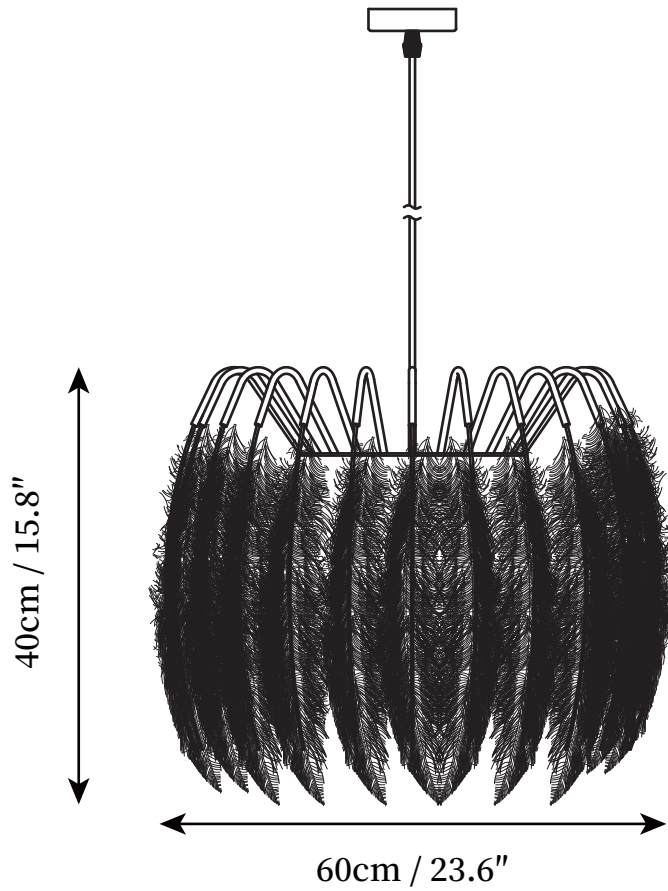

## SPECIFICATION DETAILS

\*For custom options, consult factory for details

<b>Fixture Dimensions</b>	D 19.7" x H 13.8"
<b>Light source</b>	E27
<b>Wattage</b>	40W
<b>Voltage</b>	AC 110-240V
<b>Color Temperature</b>	Based on the purchase of light bulbs
<b>CRI(Ra)</b>	80CRI
<b>Mounting</b>	Ceiling
<b>Driver Required</b>	NO
<b>Optional Color Temps</b>	Buy bulbs as needed
<b>LED Rated Life</b>	Based on bulb life (we do not supply bulbs)
<b>Dimming</b>	Dimming is not supported
<b>Finishes</b>	Gold
<b>Shade Details</b>	White
<b>Material</b>	Metal, Feather
<b>Wire Length</b>	39.4"
<b>Wire Type</b>	White Coaxial Wire

## SPECIFICATION DETAILS

\*For custom options, consult factory for details

<b>Fixture Dimensions</b>	D 23.6" x H 15.8"
<b>Light source</b>	E27
<b>Wattage</b>	40W
<b>Voltage</b>	AC 110-240V
<b>Color Temperature</b>	Based on the purchase of light bulbs
<b>CRI(Ra)</b>	80CRI
<b>Mounting</b>	Ceiling
<b>Driver Required</b>	NO
<b>Optional Color Temps</b>	Buy bulbs as needed
<b>LED Rated Life</b>	Based on bulb life (we do not supply bulbs)
<b>Dimming</b>	Dimming is not supported
<b>Finishes</b>	Gold
<b>Shade Details</b>	White
<b>Material</b>	Metal, Feather
<b>Wire Length</b>	39.4"
<b>Wire Type</b>	White Coaxial Wire

## SPECIFICATION DETAILS

\*For custom options, consult factory for details

<b>Fixture Dimensions</b>	D 21.7" x H 13.8"
<b>Light source</b>	E27
<b>Wattage</b>	40W
<b>Voltage</b>	AC 110-240V
<b>Color Temperature</b>	Based on the purchase of light bulbs
<b>CRI(Ra)</b>	80CRI
<b>Mounting</b>	Ceiling
<b>Driver Required</b>	NO
<b>Optional Color Temps</b>	Buy bulbs as needed
<b>LED Rated Life</b>	Based on bulb life (we do not supply bulbs)
<b>Dimming</b>	Dimming is not supported
<b>Finishes</b>	Gold
<b>Shade Details</b>	White
<b>Material</b>	Metal, Feather
<b>Rod Length</b>	Rod lengths range between 50cm - 100cm
<b>Rod Type</b>	Gold / Rod