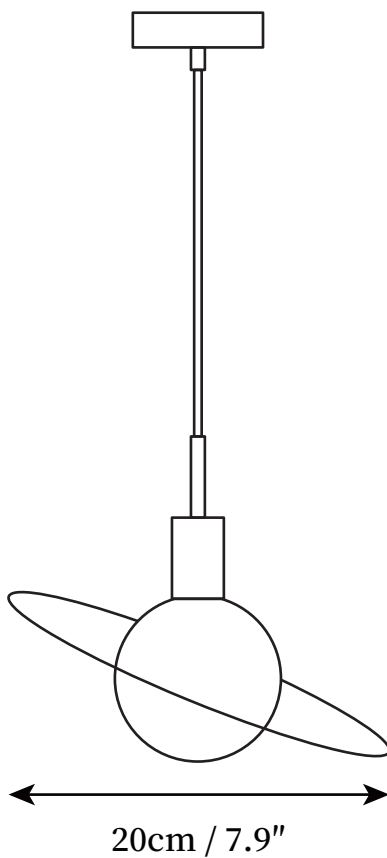

SPECIFICATION SHEET

SPECIFICATION DETAILS

*For custom options, consult factory for details

Fixture Dimensions	D 7.9"
Light source	G9
Wattage	3W
Voltage	AC 110-240V
Color Temperature	Based on the purchase of light bulbs
CRI(Ra)	80CRI
Mounting	Ceiling
Driver Required	NO
Optional Color Temps	Buy bulbs as needed
LED Rated Life	Based on bulb life (we do not supply bulbs)
Dimming	Dimming is not supported
Finishes	Brass
Glass Details	White
Material	Brass, Glass
Wire Length	59"
Wire Type	Black Coaxial Wire