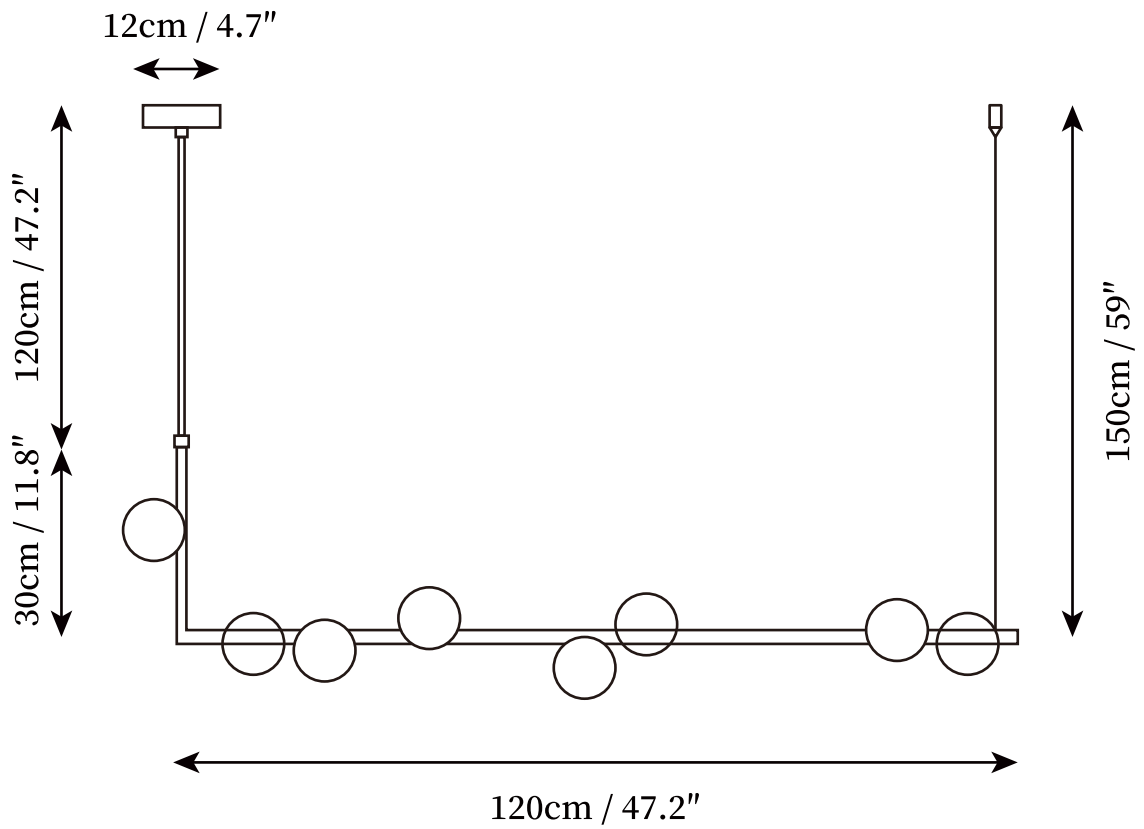

SPECIFICATION SHEET

SPECIFICATION DETAILS

*For custom options, consult factory for details

Fixture Dimensions	L 35.4" x H 59"
Light source	G9. (bulb not included)
Wattage	~ 5W incandescent bulb or LED equivalent.
Voltage	AC 110-240V
Mounting	Hardwired.
Dimming	Compatible with dimmable bulbs (bulb not included)
Control method	Compatible with common wall switches (not included)
Finishes	Black, Gold.
Shade Details	Clear.
Material	Metal, Clear glass.
Wire Length	The standard length of the cord is 59" (150 cm), the length is adjustable.

SPECIFICATION SHEET

SPECIFICATION DETAILS

*For custom options, consult factory for details

Fixture Dimensions	L 47.2" x H 59"
Light source	G9. (bulb not included)
Wattage	~ 5W incandescent bulb or LED equivalent.
Voltage	AC 110-240V
Mounting	Hardwired.
Dimming	Compatible with dimmable bulbs (bulb not included)
Control method	Compatible with common wall switches (not included)
Finishes	Black, Gold.
Shade Details	Clear.
Material	Metal, Clear glass.
Wire Length	The standard length of the cord is 59" (150 cm), the length is adjustable.