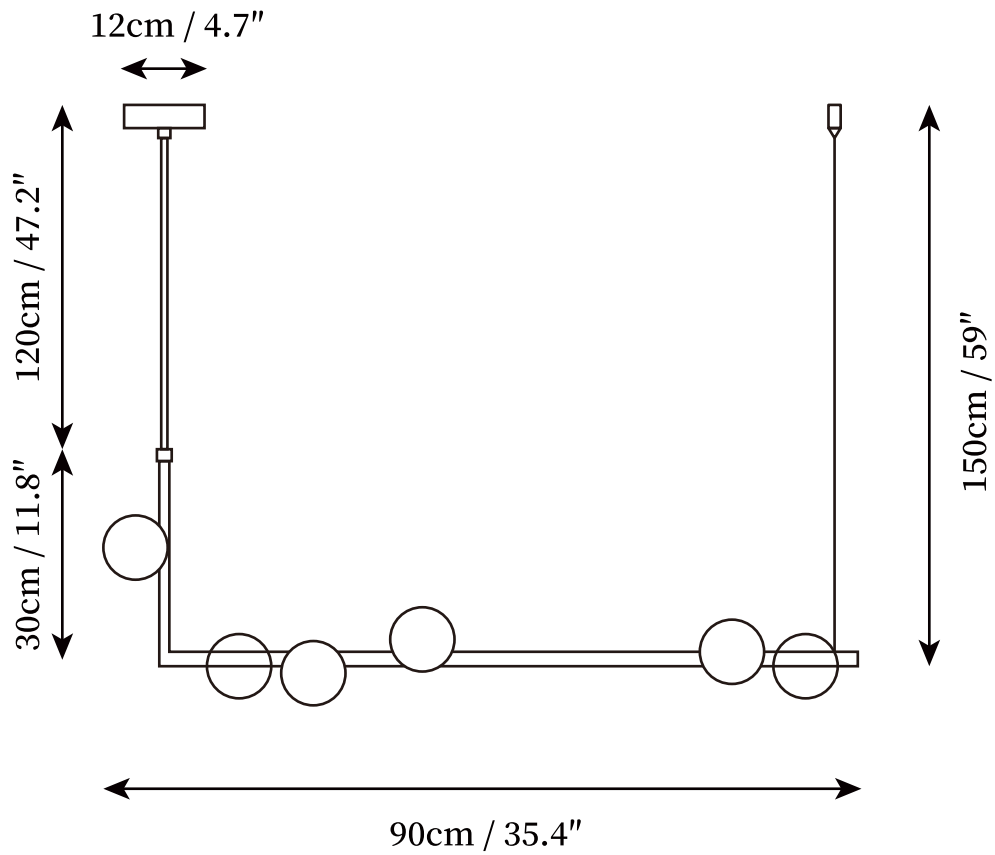

SPECIFICATION SHEET

SPECIFICATION DETAILS

*For custom options, consult factory for details

Fixture Dimensions	L 35.4" x H 59"
Light source	G9. (bulb not included)
Wattage	~ 5W incandescent bulb or LED equivalent.
Voltage	AC 110-240V
Mounting	Hardwired.
Dimming	Compatible with dimmable bulbs (bulb not included)
Control method	Compatible with common wall switches (not included)
Finishes	Black, Gold.
Shade Details	Clear.
Material	Metal, Clear glass.
Wire Length	The standard length of the cord is 59" (150 cm), the length is adjustable.

SPECIFICATION SHEET

SPECIFICATION DETAILS

*For custom options, consult factory for details

Fixture Dimensions	L 47.2" x H 59"
Light source	G9. (bulb not included)
Wattage	~ 5W incandescent bulb or LED equivalent.
Voltage	AC 110-240V
Mounting	Hardwired.
Dimming	Compatible with dimmable bulbs (bulb not included)
Control method	Compatible with common wall switches (not included)
Finishes	Black, Gold.
Shade Details	Clear.
Material	Metal, Clear glass.
Wire Length	The standard length of the cord is 59" (150 cm), the length is adjustable.