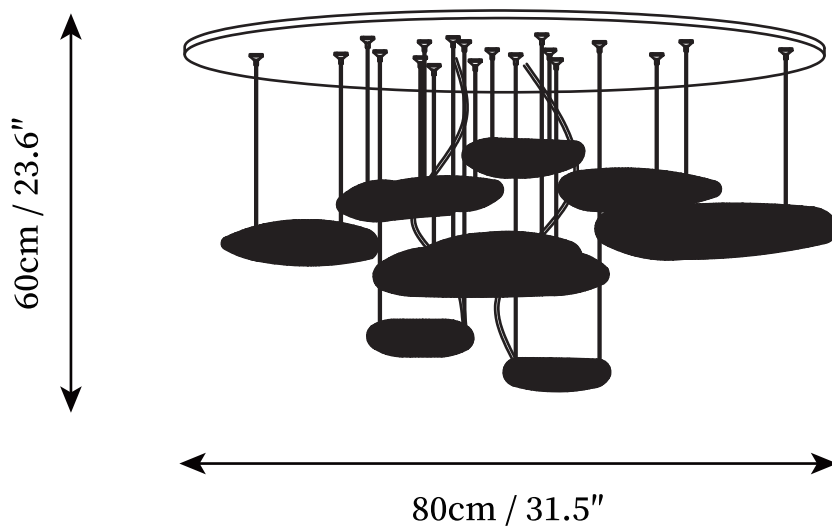

## SPECIFICATION DETAILS

\*For custom options, consult factory for details

<b>Fixture Dimensions</b>	Ceiling D 39.4" x H 23.6"
<b>Light source</b>	Integrated LED
<b>Wattage</b>	~20W
<b>Voltage</b>	AC 110-240V
<b>Color Temperature</b>	3000K
<b>CRI(Ra)</b>	80CRI
<b>Mounting</b>	Ceiling
<b>Driver Required</b>	Yes
<b>Optional Color Temps</b>	Warm White (3000K), Cool White (6000K), Daylight (4000K)
<b>LED Rated Life</b>	30000 hours
<b>Dimming</b>	Dimming is not supported
<b>Finishes</b>	Bright chrome
<b>Shade Details</b>	Gold, Chrome
<b>Material</b>	Metal, Acrylic, Aluminum alloy
<b>Wire Length</b>	No
<b>Wire Type</b>	No

## SPECIFICATION DETAILS

\*For custom options, consult factory for details

<b>Fixture Dimensions</b>	Suspension D 39.4" x H 78.7"
<b>Light source</b>	Integrated LED
<b>Wattage</b>	~20W
<b>Voltage</b>	AC 110-240V
<b>Color Temperature</b>	3000K
<b>CRI(Ra)</b>	80CRI
<b>Mounting</b>	Ceiling
<b>Driver Required</b>	Yes
<b>Optional Color Temps</b>	Warm White (3000K), Cool White (6000K), Daylight (4000K)
<b>LED Rated Life</b>	30000 hours
<b>Dimming</b>	Dimming is not supported
<b>Finishes</b>	Bright chrome
<b>Shade Details</b>	Gold, Chrome
<b>Material</b>	Metal, Acrylic, Aluminum alloy
<b>Wire Length</b>	No
<b>Wire Type</b>	No

## SPECIFICATION DETAILS

\*For custom options, consult factory for details

<b>Fixture Dimensions</b>	Ceiling D 31.5" x H 23.6"
<b>Light source</b>	Integrated LED
<b>Wattage</b>	~20W
<b>Voltage</b>	AC 110-240V
<b>Color Temperature</b>	3000K
<b>CRI(Ra)</b>	80CRI
<b>Mounting</b>	Ceiling
<b>Driver Required</b>	Yes
<b>Optional Color Temps</b>	Warm White (3000K), Cool White (6000K), Daylight (4000K)
<b>LED Rated Life</b>	30000 hours
<b>Dimming</b>	Dimming is not supported
<b>Finishes</b>	Bright chrome
<b>Shade Details</b>	Gold, Chrome
<b>Material</b>	Metal, Acrylic, Aluminum alloy
<b>Wire Length</b>	No
<b>Wire Type</b>	No