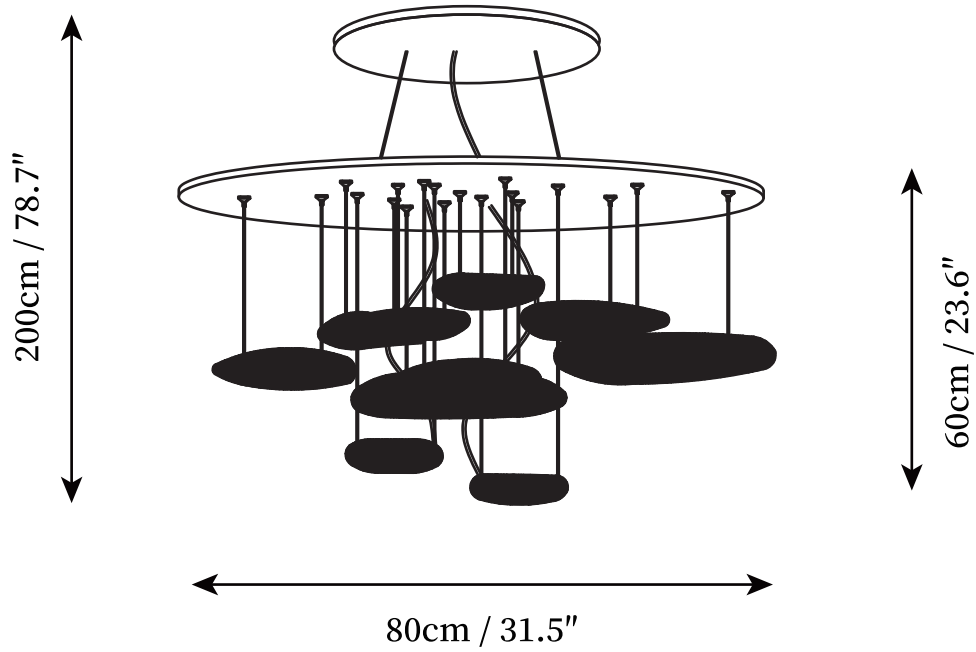

SPECIFICATION SHEET

SPECIFICATION DETAILS

*For custom options, consult factory for details

Fixture Dimensions	Suspension D 31.5" x H 78.7"
Light source	Integrated LED
Wattage	~20W
Voltage	AC 110-240V
Color Temperature	3000K
CRI(Ra)	80CRI
Mounting	Ceiling
Driver Required	Yes
Optional Color Temps	Warm White (3000K), Cool White (6000K), Daylight (4000K)
LED Rated Life	30000 hours
Dimming	Dimming is not supported
Finishes	Bright chrome
Shade Details	Gold, Chrome
Material	Metal, Acrylic, Aluminum alloy
Wire Length	No
Wire Type	No