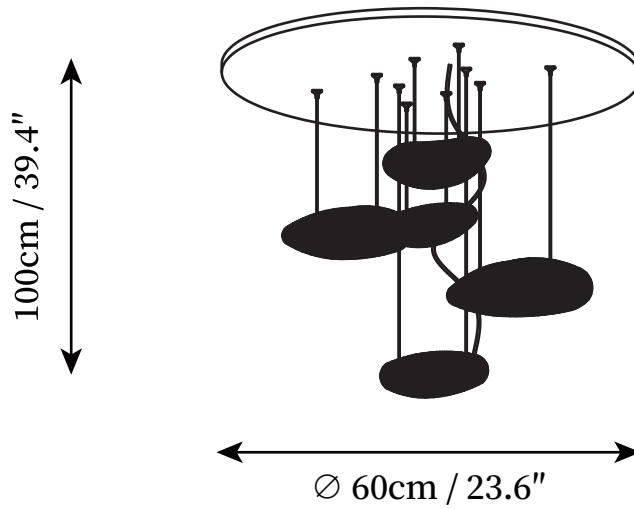

SPECIFICATION SHEET

SPECIFICATION DETAILS

*For custom options, consult factory for details

Fixture Dimensions	Ceiling D 23.6" x H 39.4"
Light source	Integrated LED
Wattage	~20W
Voltage	AC 110-240V
Color Temperature	3000K
CRI(Ra)	80CRI
Mounting	Ceiling
Driver Required	Yes
Optional Color Temps	Warm White (3000K), Cool White (6000K), Daylight (4000K)
LED Rated Life	30000 hours
Dimming	Dimming is not supported
Finishes	Bright chrome
Shade Details	Gold, Chrome
Material	Metal, Acrylic, Aluminum alloy
Wire Length	No
Wire Type	No