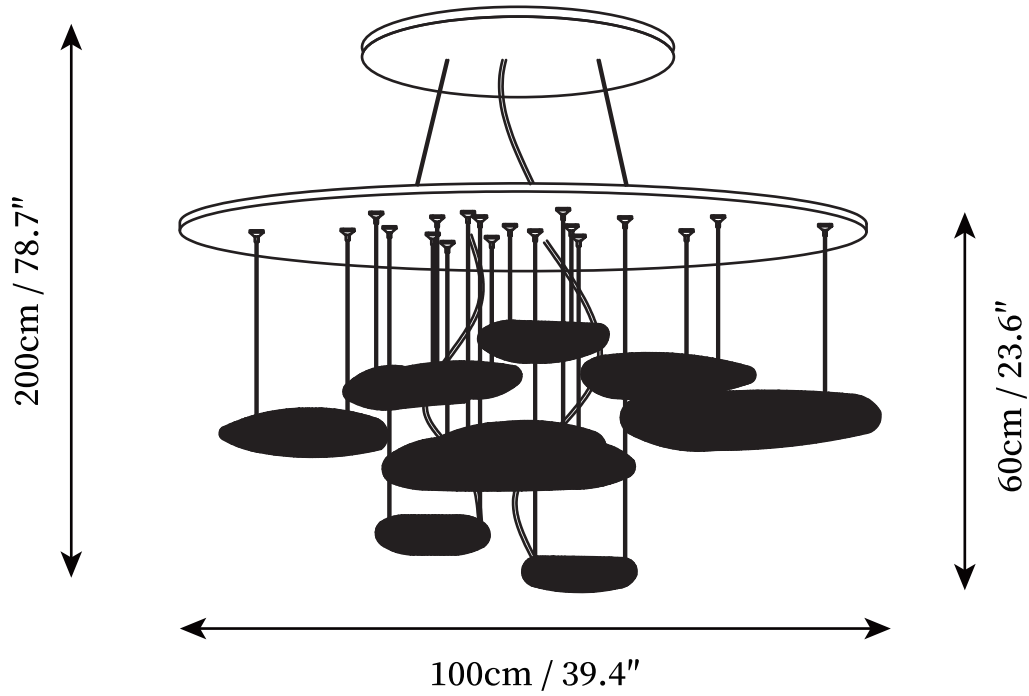

## SPECIFICATION DETAILS

\*For custom options, consult factory for details

<b>Fixture Dimensions</b>	Ceiling D 39.4" x H 23.6"
<b>Light source</b>	Integrated LED
<b>Wattage</b>	~20W
<b>Voltage</b>	AC 110-240V
<b>Color Temperature</b>	3000K
<b>CRI(Ra)</b>	80CRI
<b>Mounting</b>	Ceiling
<b>Driver Required</b>	Yes
<b>Optional Color Temps</b>	Warm White (3000K), Cool White (6000K), Daylight (4000K)
<b>LED Rated Life</b>	30000 hours
<b>Dimming</b>	Dimming is not supported
<b>Finishes</b>	Bright chrome
<b>Shade Details</b>	Gold, Chrome
<b>Material</b>	Metal, Acrylic, Aluminum alloy
<b>Wire Length</b>	No
<b>Wire Type</b>	No

## SPECIFICATION DETAILS

\*For custom options, consult factory for details

<b>Fixture Dimensions</b>	Suspension D 39.4" x H 78.7"
<b>Light source</b>	Integrated LED
<b>Wattage</b>	~20W
<b>Voltage</b>	AC 110-240V
<b>Color Temperature</b>	3000K
<b>CRI(Ra)</b>	80CRI
<b>Mounting</b>	Ceiling
<b>Driver Required</b>	Yes
<b>Optional Color Temps</b>	Warm White (3000K), Cool White (6000K), Daylight (4000K)
<b>LED Rated Life</b>	30000 hours
<b>Dimming</b>	Dimming is not supported
<b>Finishes</b>	Bright chrome
<b>Shade Details</b>	Gold, Chrome
<b>Material</b>	Metal, Acrylic, Aluminum alloy
<b>Wire Length</b>	No
<b>Wire Type</b>	No

## SPECIFICATION DETAILS

\*For custom options, consult factory for details

<b>Fixture Dimensions</b>	Ceiling D 31.5" x H 23.6"
<b>Light source</b>	Integrated LED
<b>Wattage</b>	~20W
<b>Voltage</b>	AC 110-240V
<b>Color Temperature</b>	3000K
<b>CRI(Ra)</b>	80CRI
<b>Mounting</b>	Ceiling
<b>Driver Required</b>	Yes
<b>Optional Color Temps</b>	Warm White (3000K), Cool White (6000K), Daylight (4000K)
<b>LED Rated Life</b>	30000 hours
<b>Dimming</b>	Dimming is not supported
<b>Finishes</b>	Bright chrome
<b>Shade Details</b>	Gold, Chrome
<b>Material</b>	Metal, Acrylic, Aluminum alloy
<b>Wire Length</b>	No
<b>Wire Type</b>	No