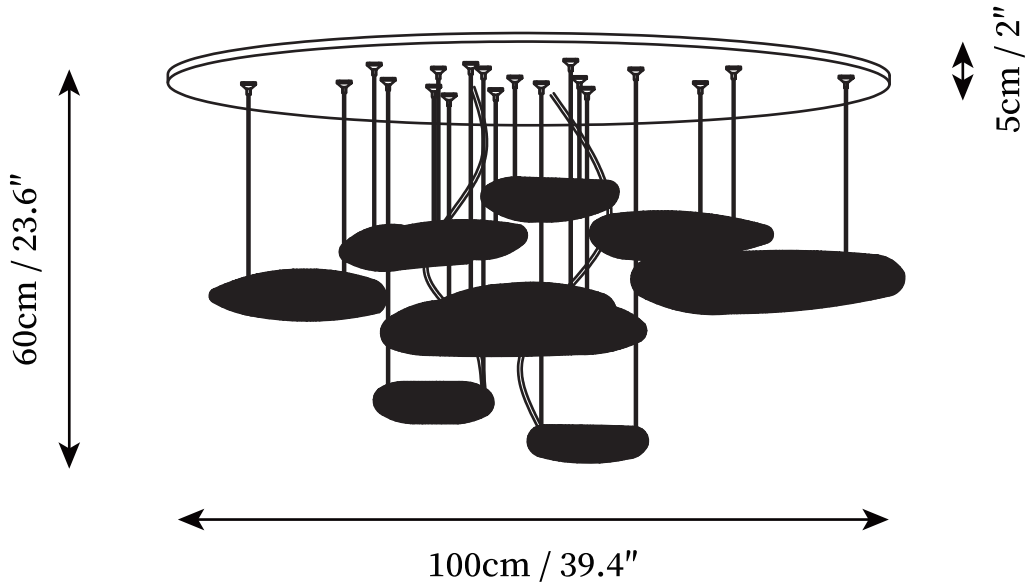

## SPECIFICATION DETAILS

\*For custom options, consult factory for details

<b>Fixture Dimensions</b>	Ceiling D 39.4" x H 23.6"
<b>Light source</b>	Integrated LED
<b>Wattage</b>	~20W
<b>Voltage</b>	AC 110-240V
<b>Color Temperature</b>	3000K
<b>CRI(Ra)</b>	80CRI
<b>Mounting</b>	Ceiling
<b>Driver Required</b>	Yes
<b>Optional Color Temps</b>	Warm White (3000K), Cool White (6000K), Daylight (4000K)
<b>LED Rated Life</b>	30000 hours
<b>Dimming</b>	Dimming is not supported
<b>Finishes</b>	Bright chrome
<b>Shade Details</b>	Gold, Chrome
<b>Material</b>	Metal, Acrylic, Aluminum alloy
<b>Wire Length</b>	No
<b>Wire Type</b>	No

## SPECIFICATION DETAILS

\*For custom options, consult factory for details

<b>Fixture Dimensions</b>	Suspension D 39.4" x H 78.7"
<b>Light source</b>	Integrated LED
<b>Wattage</b>	~20W
<b>Voltage</b>	AC 110-240V
<b>Color Temperature</b>	3000K
<b>CRI(Ra)</b>	80CRI
<b>Mounting</b>	Ceiling
<b>Driver Required</b>	Yes
<b>Optional Color Temps</b>	Warm White (3000K), Cool White (6000K), Daylight (4000K)
<b>LED Rated Life</b>	30000 hours
<b>Dimming</b>	Dimming is not supported
<b>Finishes</b>	Bright chrome
<b>Shade Details</b>	Gold, Chrome
<b>Material</b>	Metal, Acrylic, Aluminum alloy
<b>Wire Length</b>	No
<b>Wire Type</b>	No

## SPECIFICATION DETAILS

\*For custom options, consult factory for details

<b>Fixture Dimensions</b>	Suspension D 31.5" x H 78.7"
<b>Light source</b>	Integrated LED
<b>Wattage</b>	~20W
<b>Voltage</b>	AC 110-240V
<b>Color Temperature</b>	3000K
<b>CRI(Ra)</b>	80CRI
<b>Mounting</b>	Ceiling
<b>Driver Required</b>	Yes
<b>Optional Color Temps</b>	Warm White (3000K), Cool White (6000K), Daylight (4000K)
<b>LED Rated Life</b>	30000 hours
<b>Dimming</b>	Dimming is not supported
<b>Finishes</b>	Bright chrome
<b>Shade Details</b>	Gold, Chrome
<b>Material</b>	Metal, Acrylic, Aluminum alloy
<b>Wire Length</b>	No
<b>Wire Type</b>	No