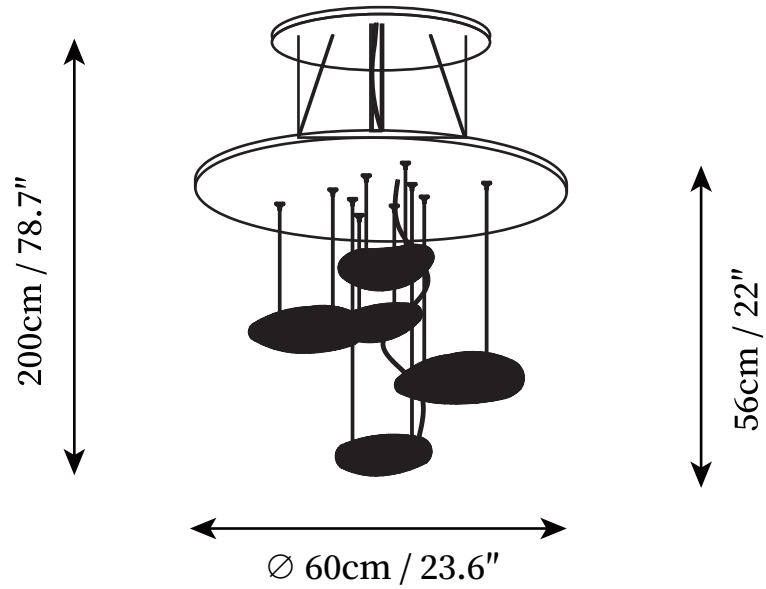

SPECIFICATION SHEET

SPECIFICATION DETAILS

*For custom options, consult factory for details

Fixture Dimensions	Suspension D 23.6" x H 78.7"
Light source	Integrated LED
Wattage	~20W
Voltage	AC 110-240V
Color Temperature	3000K
CRI(Ra)	80CRI
Mounting	Ceiling
Driver Required	Yes
Optional Color Temps	Warm White (3000K), Cool White (6000K), Daylight (4000K)
LED Rated Life	30000 hours
Dimming	Dimming is not supported
Finishes	Bright chrome
Shade Details	Gold, Chrome
Material	Metal, Acrylic, Aluminum alloy
Wire Length	No
Wire Type	No